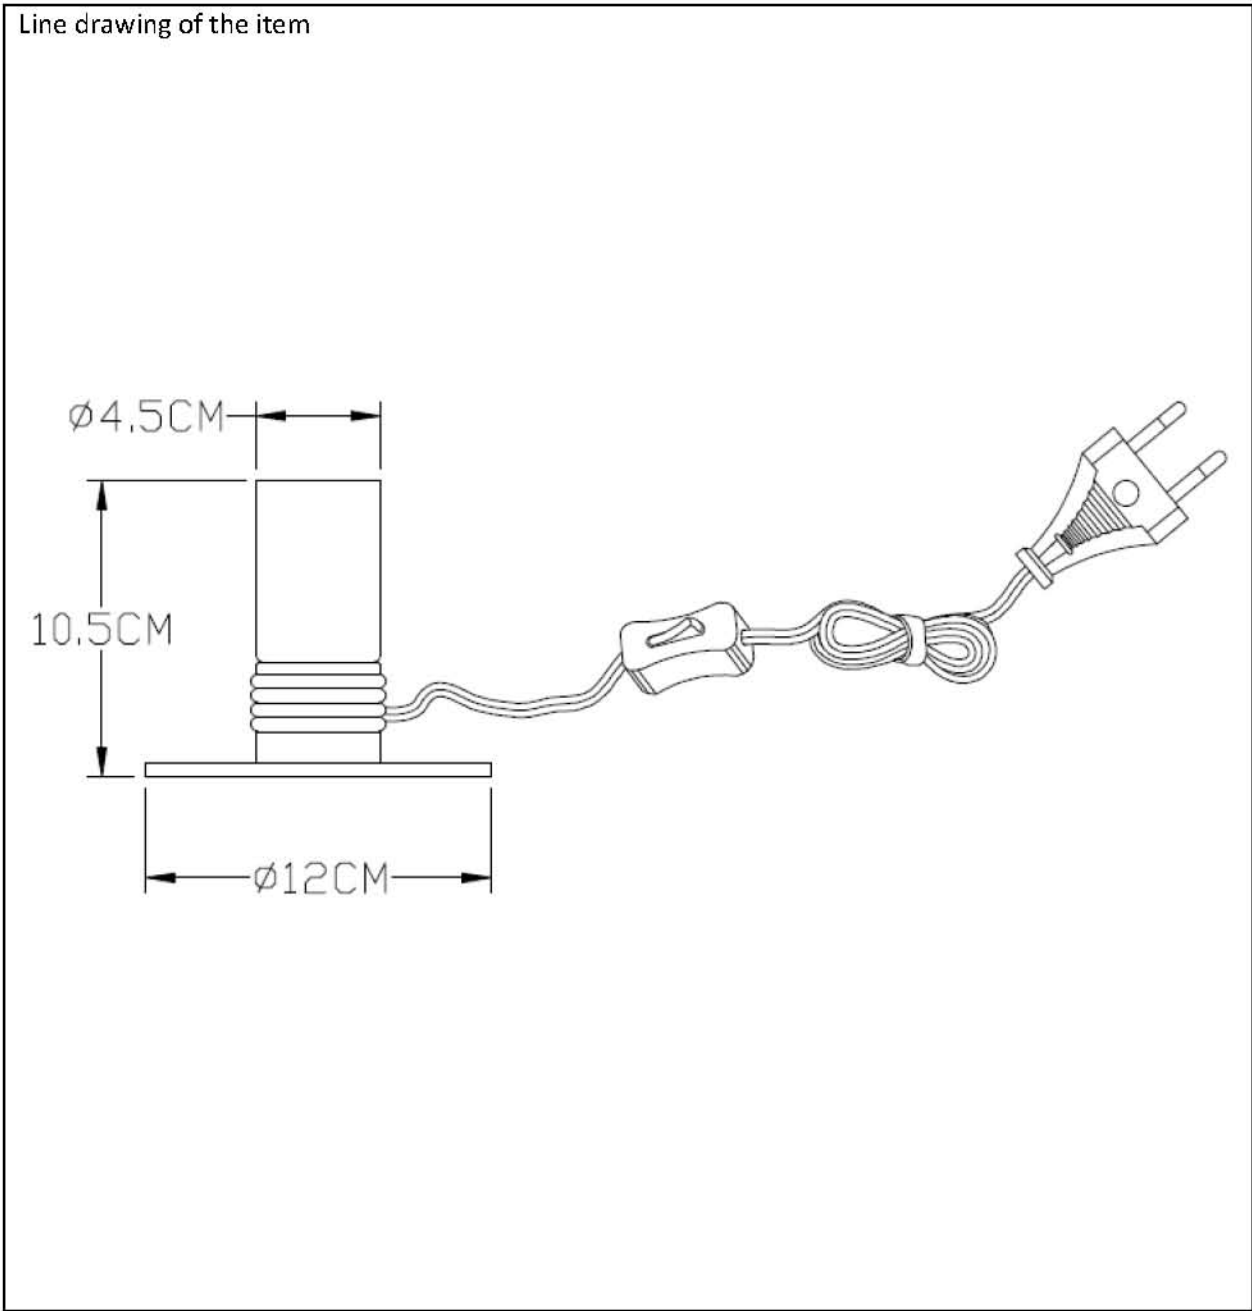

# LUCIDE

Item number: 45576/01/02; 45576/01/30

## Technical details

Materials used:	Metal
Color:	yellow AB ;sandy matt black
Dimmable and how is fixture dimmable	NO
Size:	Height: 10.5cm
	Length: 12cm
	Width: 12cm
	Net weight: 0.25kg
Power requirements:	220-240V~50Hz
Bulb type and maximum wattage:	E27 Max.40W
Number of bulbs:	1 XE27
IP degree:	IP20