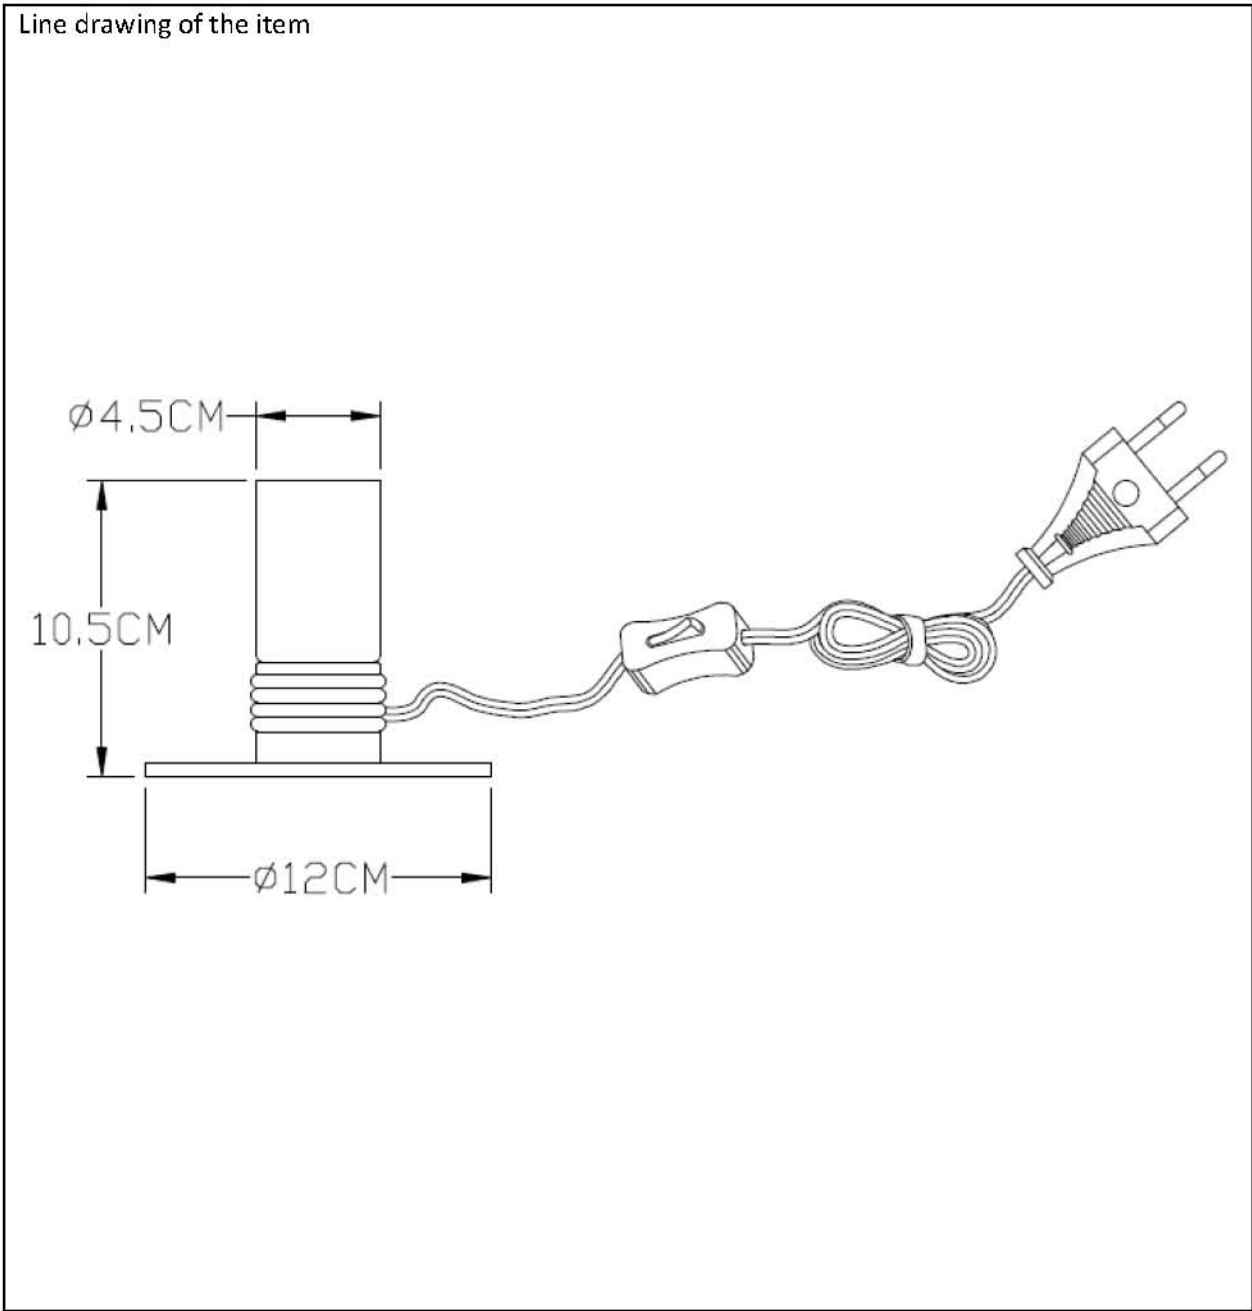

LUCIDE

Item number: 45576/01/02; 45576/01/30

Technical details

Materials used:	Metal
Color:	yellow AB ;sandy matt black
Dimmable and how is fixture dimmable	NO
Size:	Height: 10.5cm
	Length: 12cm
	Width: 12cm
	Net weight: 0.25kg
Power requirements:	220-240V~50Hz
Bulb type and maximum wattage:	E27 Max.40W
Number of bulbs:	1 XE27
IP degree:	IP20