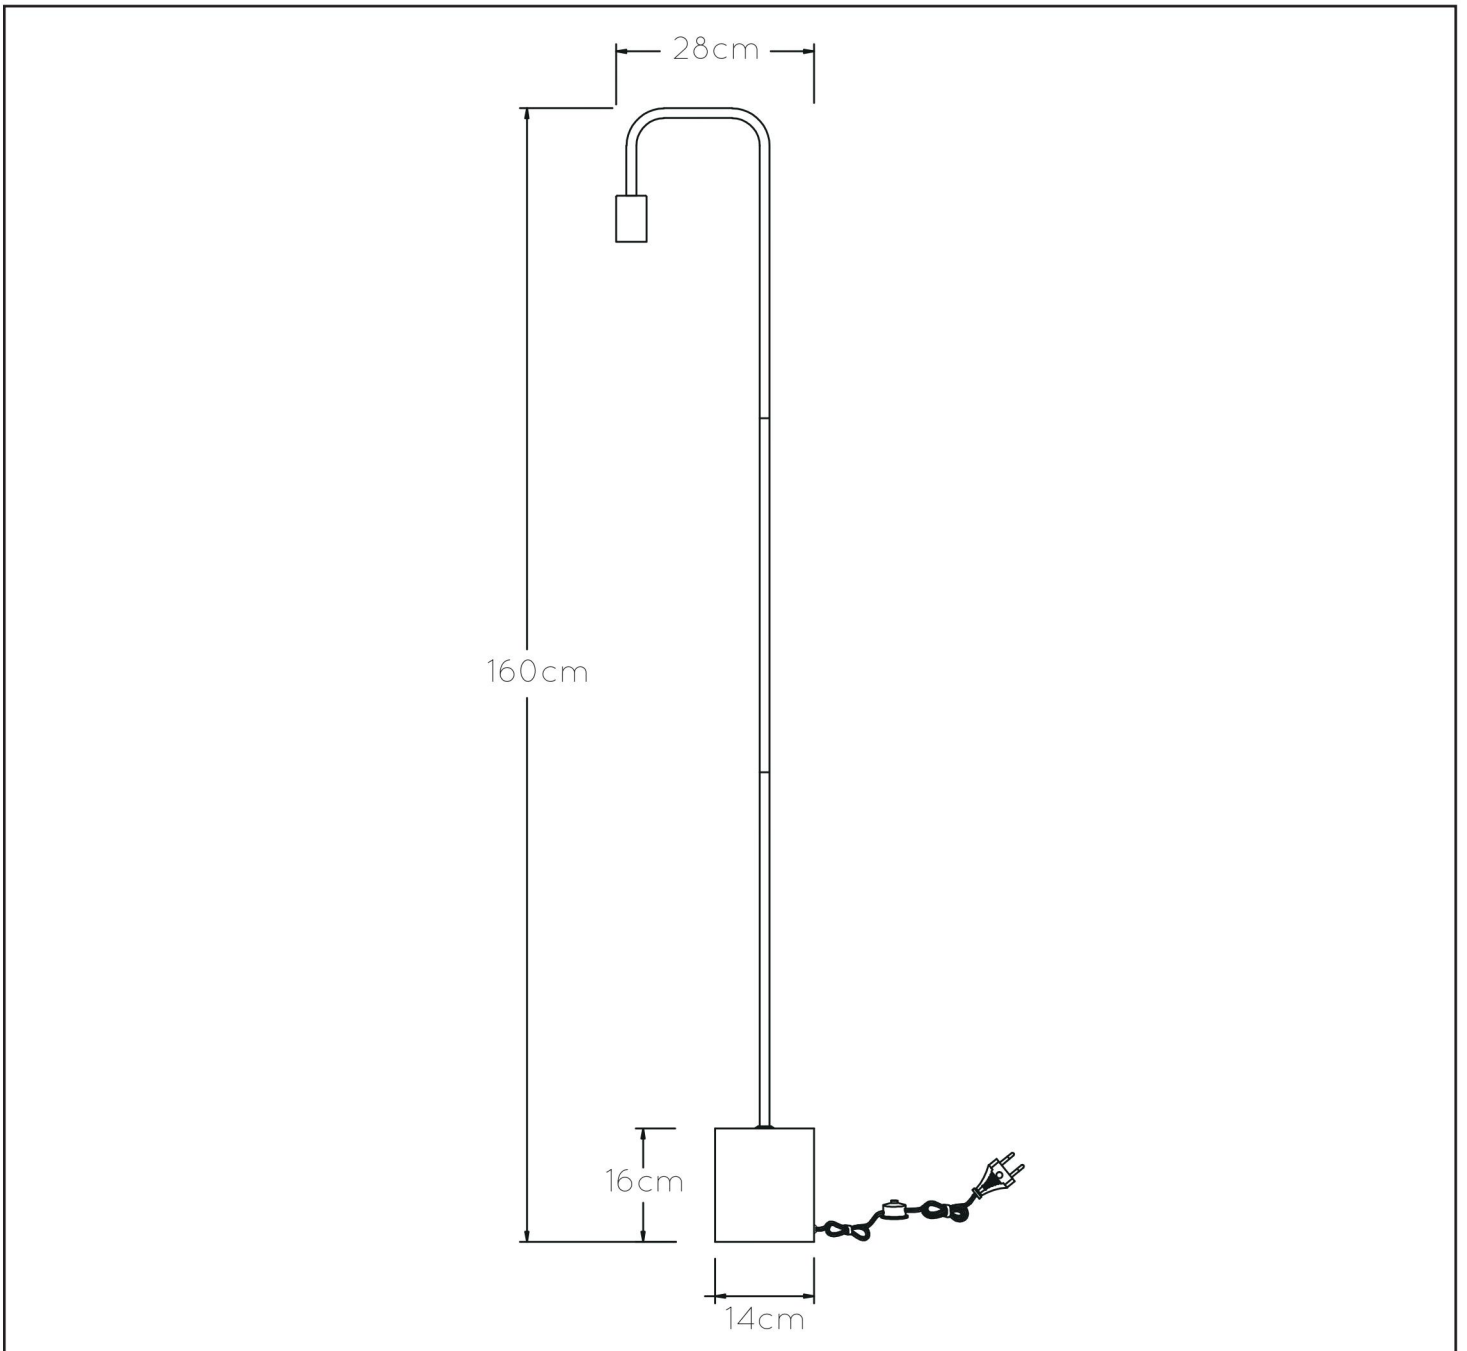

# LORIN

Item number : 45765/01/30

EAN code : 5411212450685

For more specifications, dimensions please visit

[www.lucide.com](http://www.lucide.com)