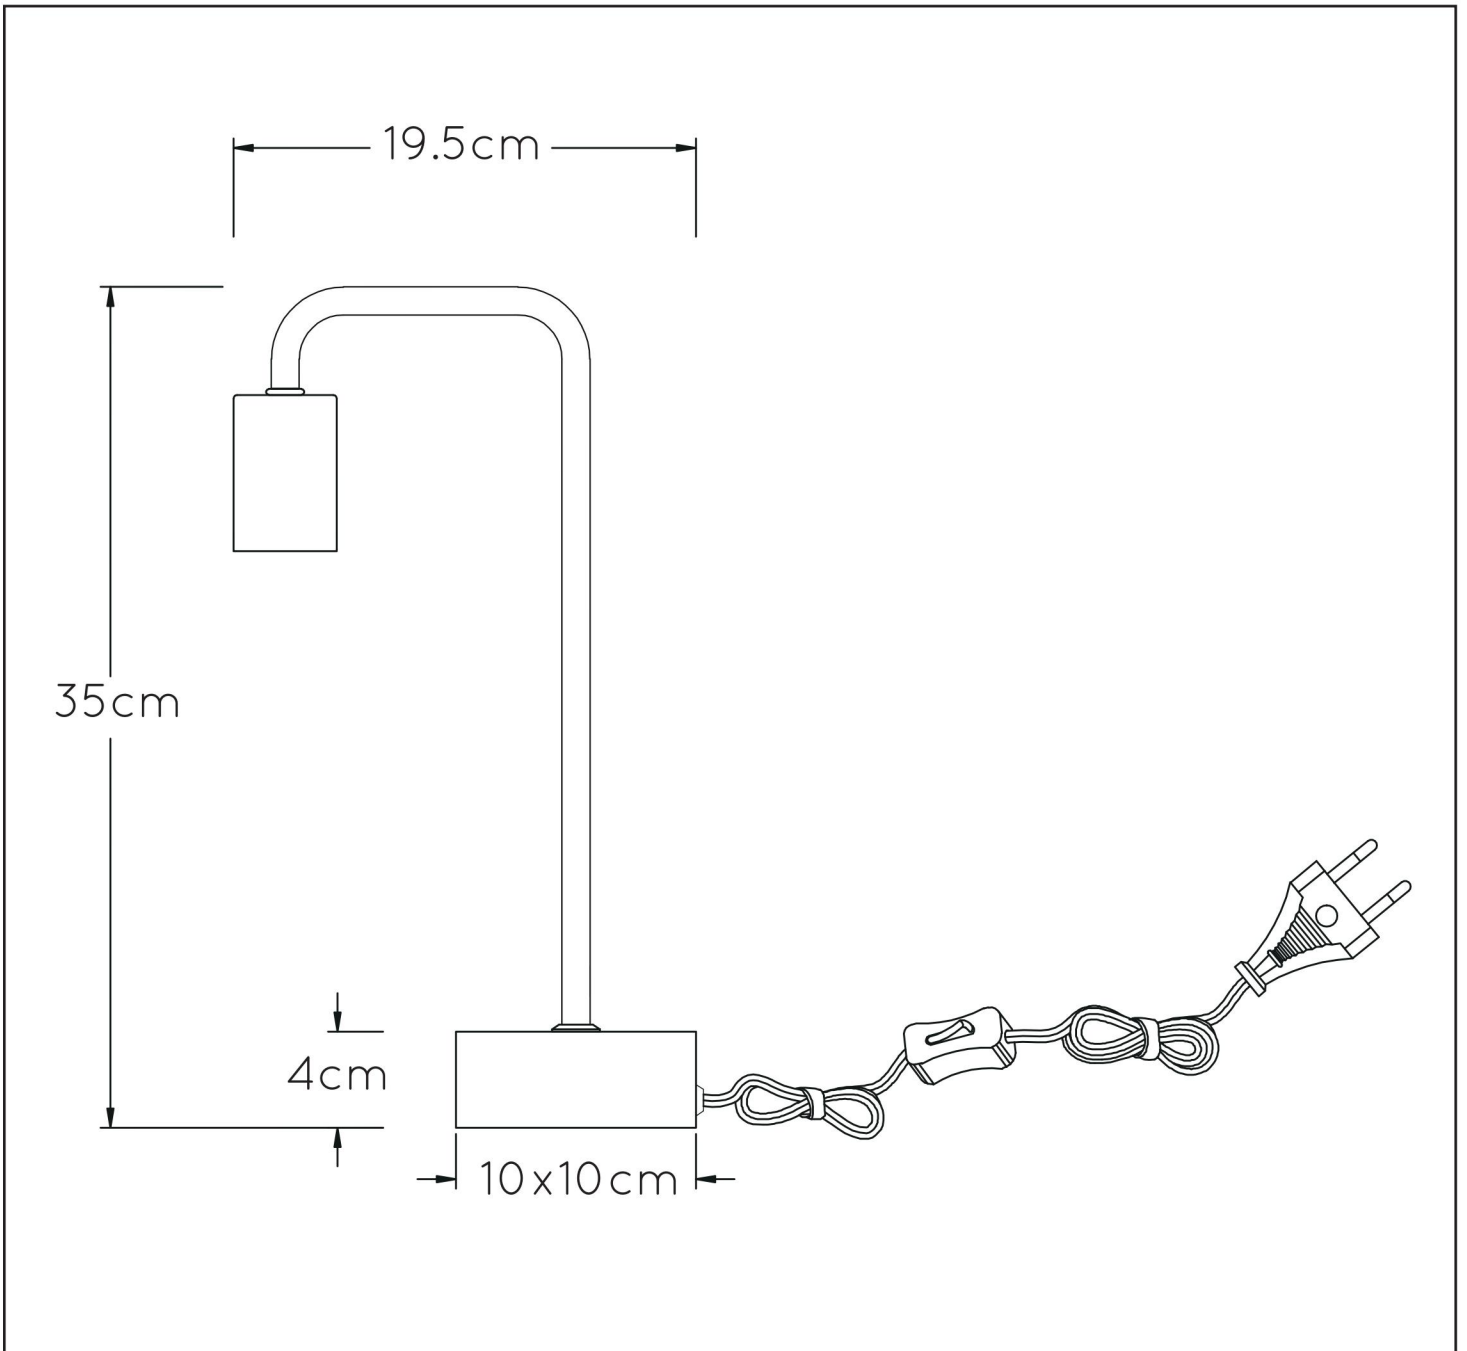

# LORIN

Item number : 45565/01/30

EAN code : 5411212450678

For more specifications, dimensions please visit

[www.lucide.com](http://www.lucide.com)