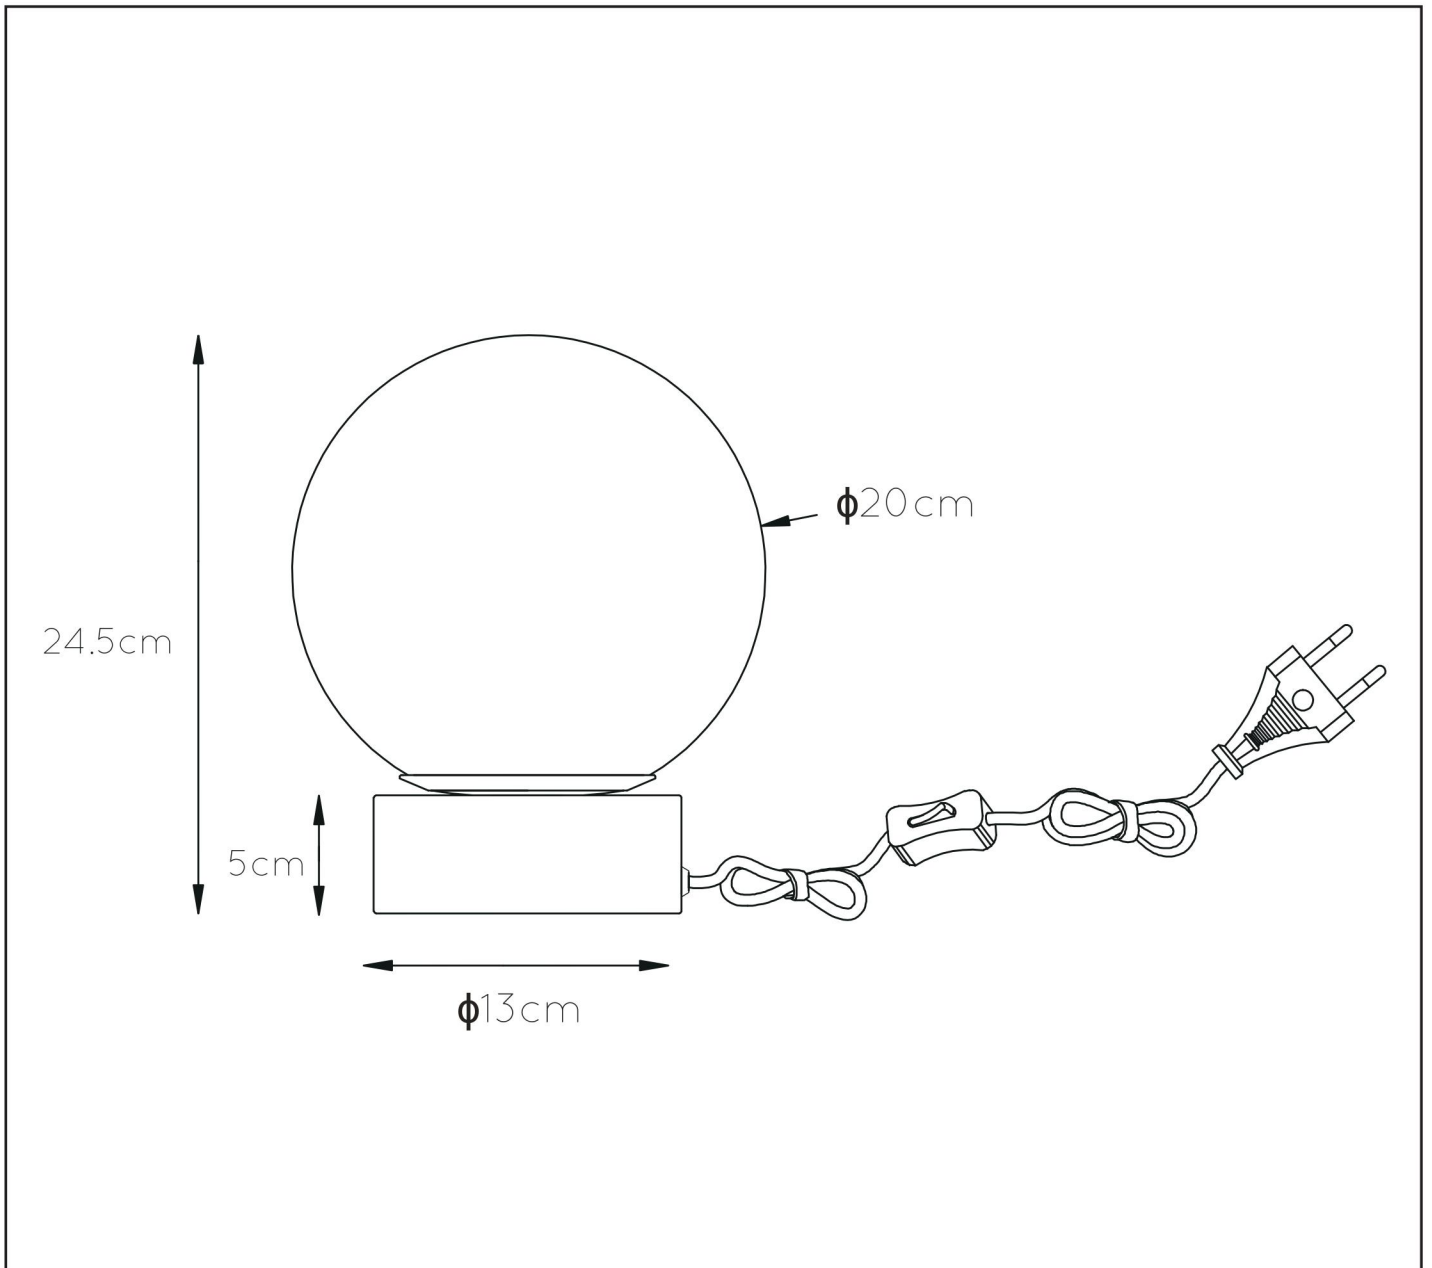

## JORIT

Item number : 45563/20/65

EAN code : 5411212450609

For more specifications, dimensions please visit

[www.lucide.com](http://www.lucide.com)