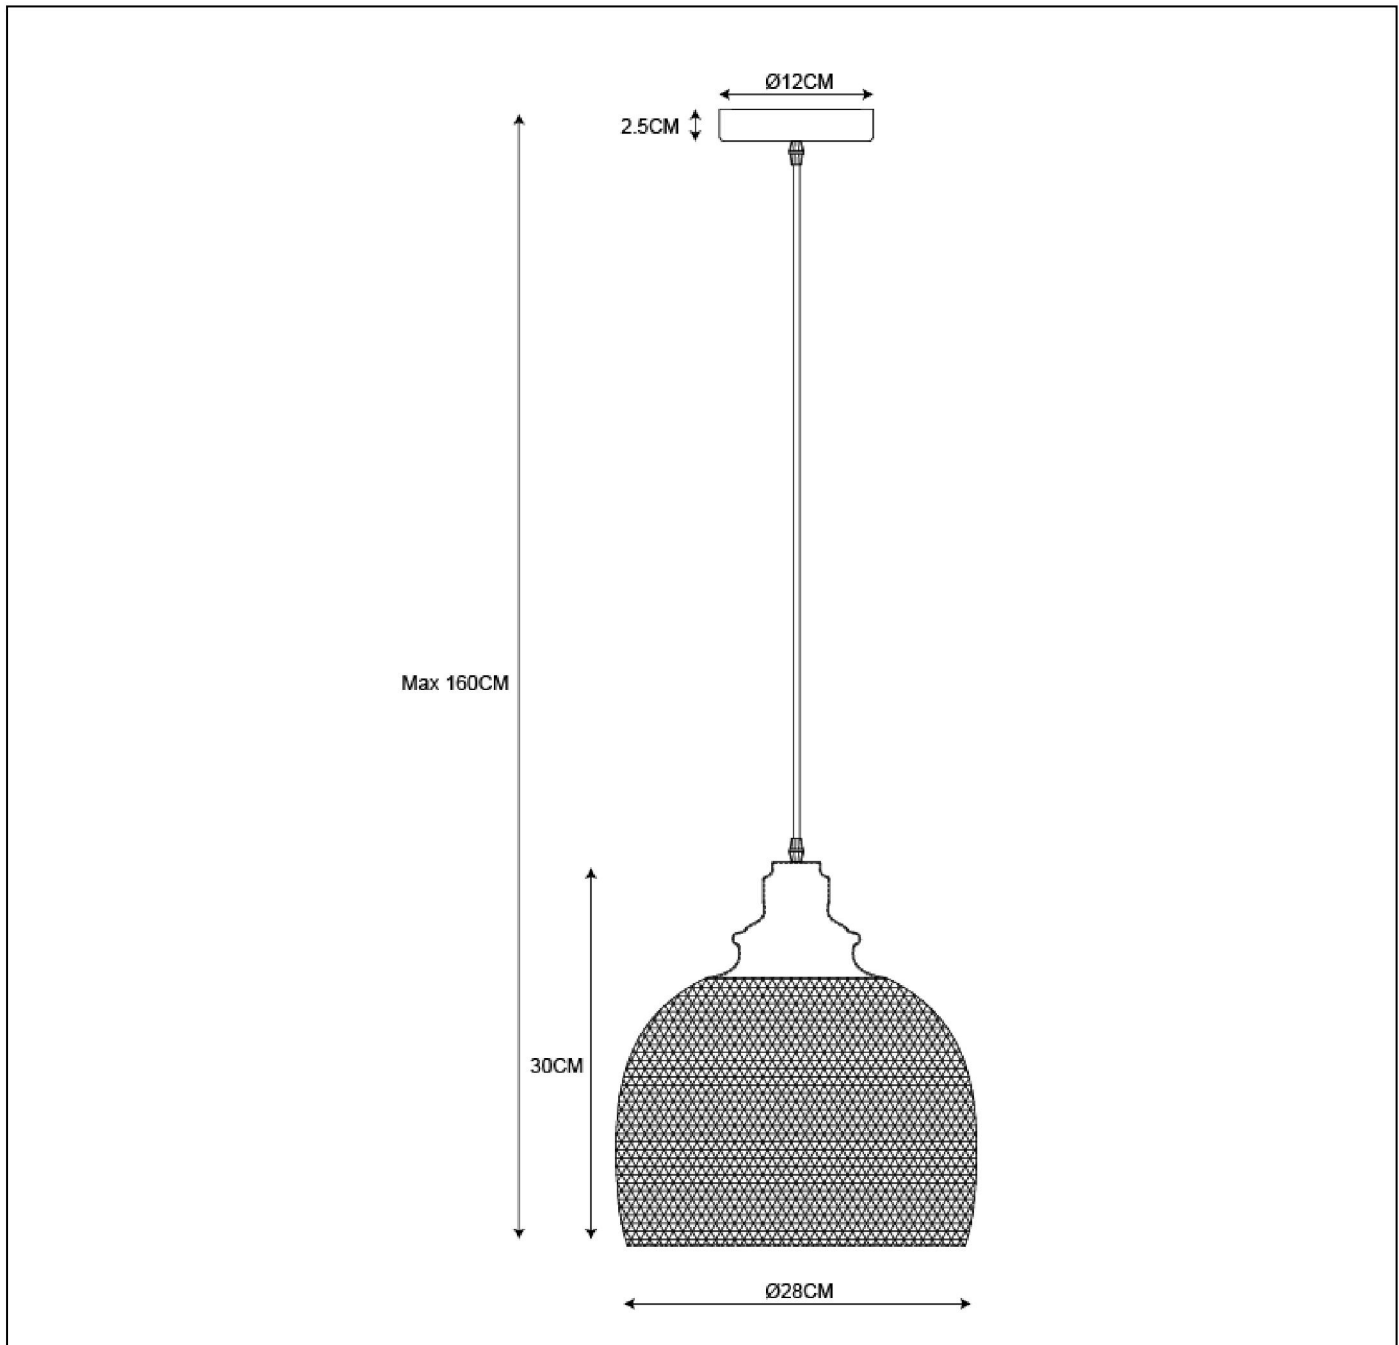

MESH

Item number : 43404/28/30

EAN code : 5411212430397

For more specifications, dimensions please visit

www.lucide.com