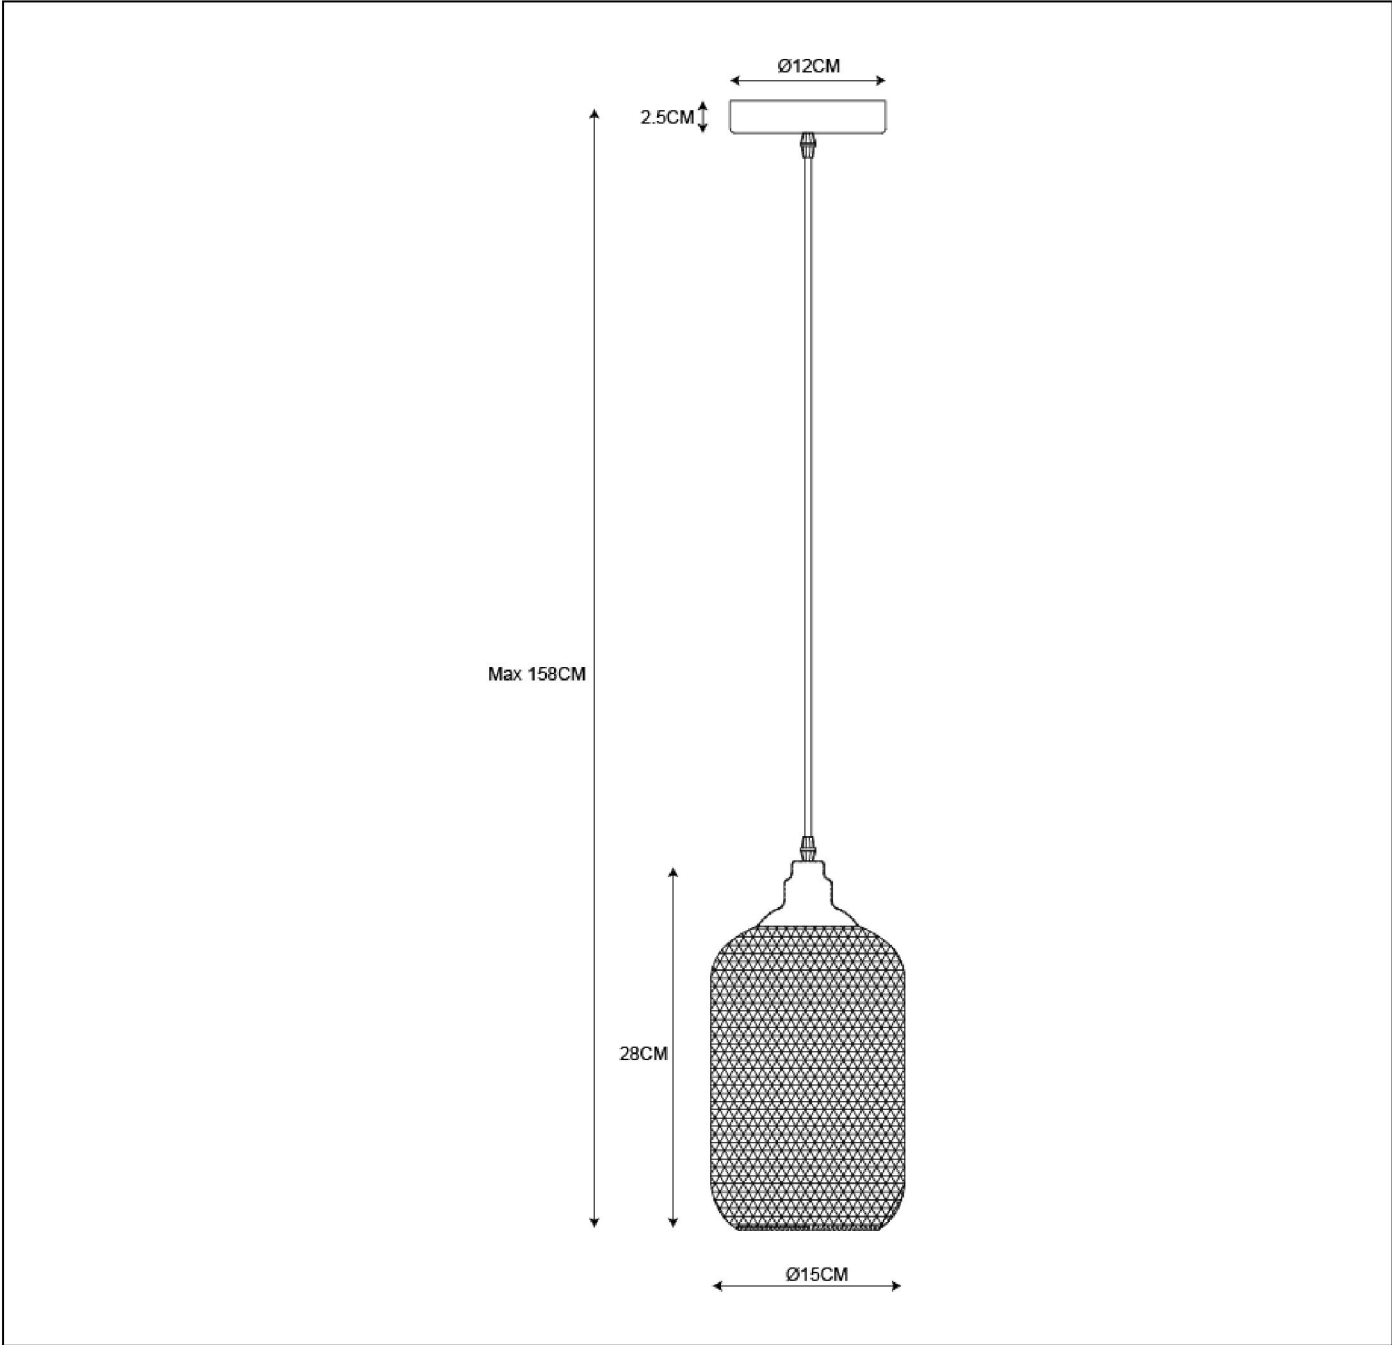

MESH

Item number : 43404/15/30

EAN code : 5411212430373

For more specifications, dimensions please visit