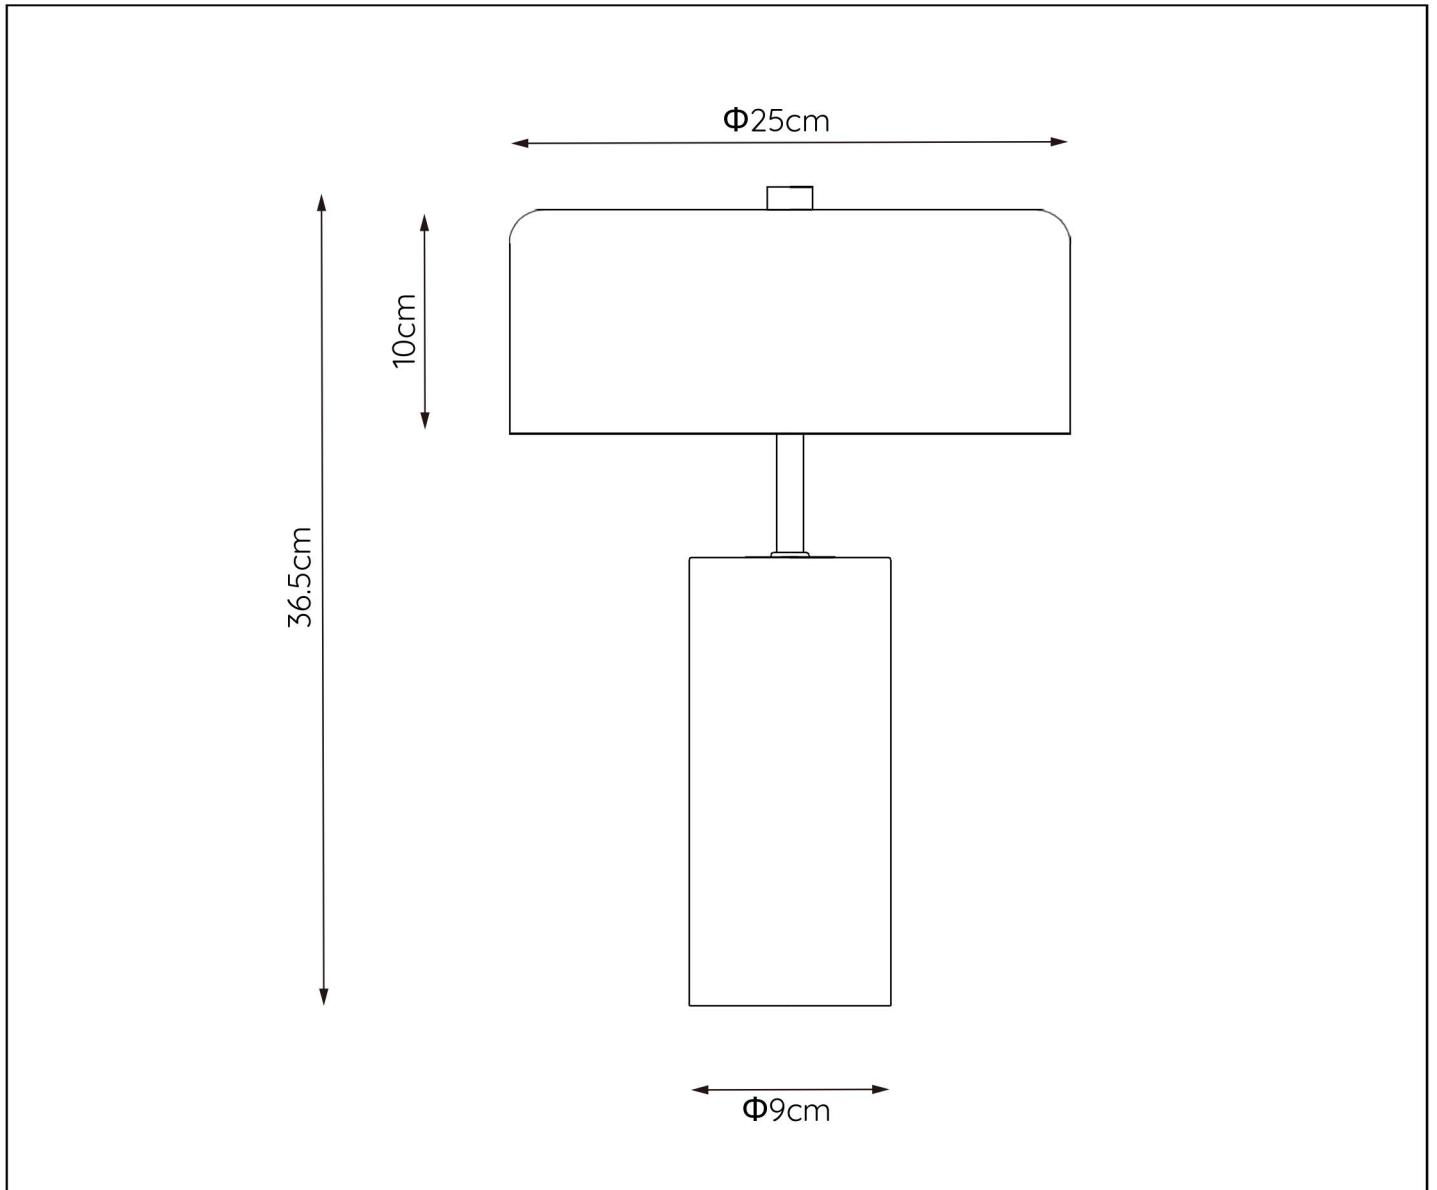

MIRASOL

item number: 34540/03/30/30

EAN code: 5411212343390

item number: 34540/03/30/31

EAN code: 5411212343406

For more specifications, dimensions please visit

www.lucide.com