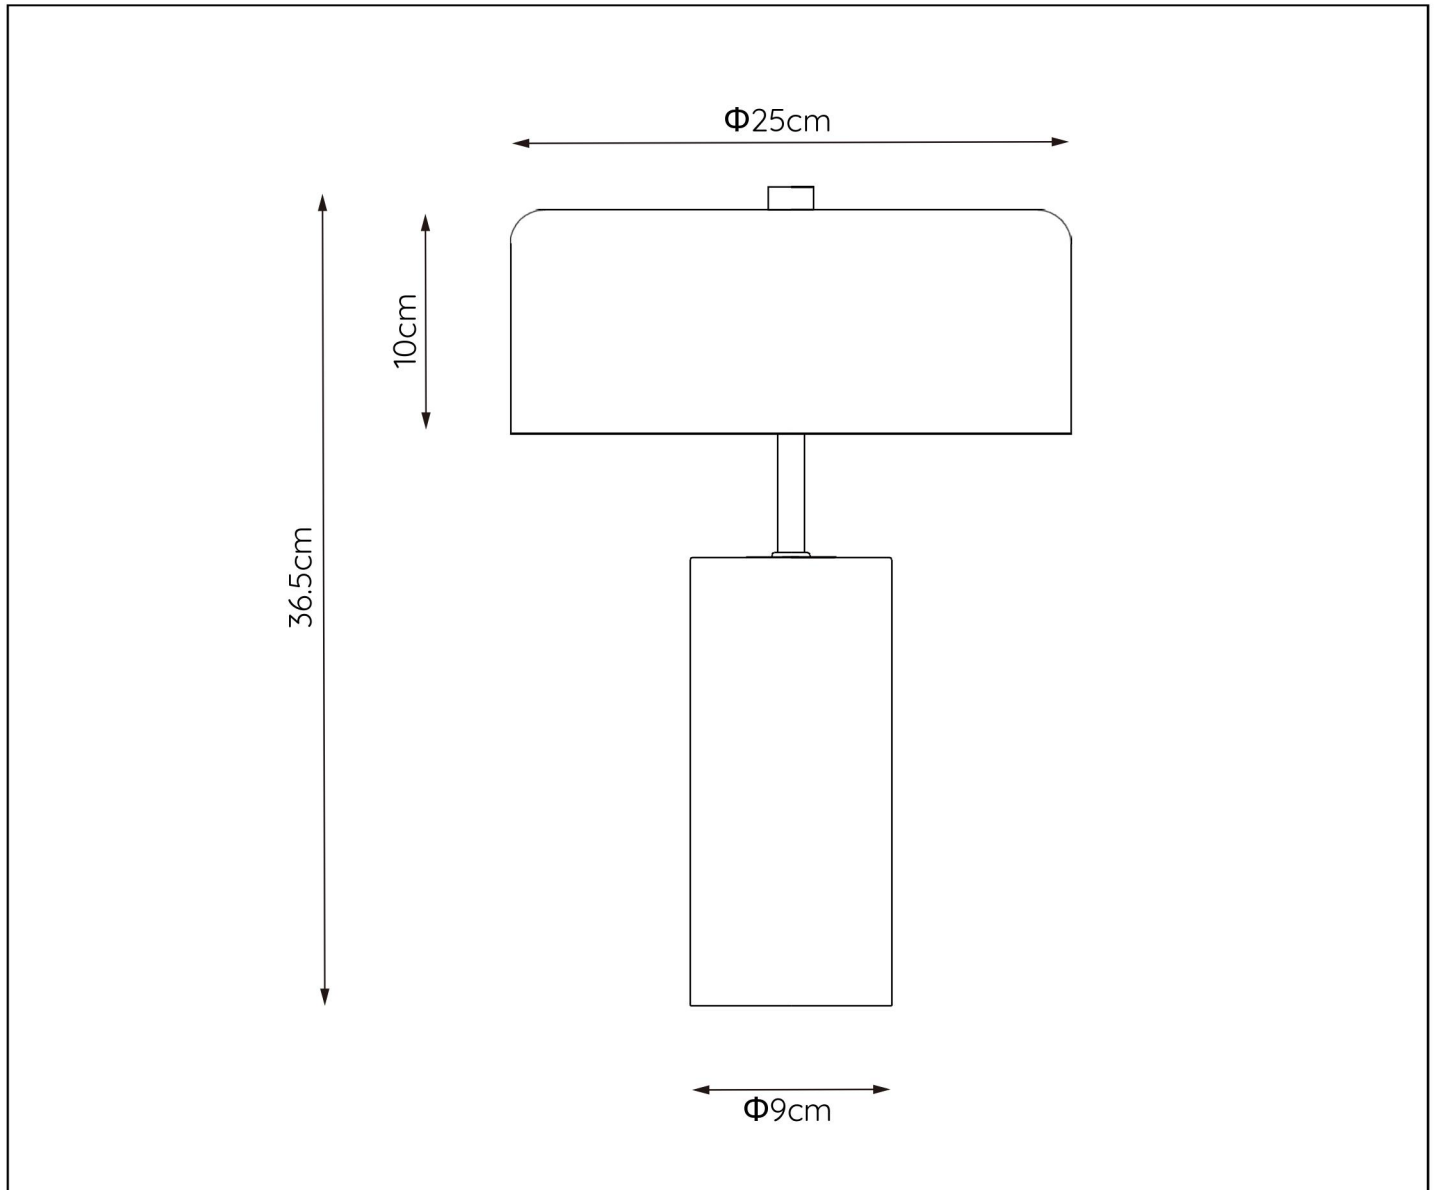

## MIRASOL

item number: 34540/03/30/30

EAN code: 5411212343390

item number: 34540/03/30/31

EAN code: 5411212343406

For more specifications, dimensions please visit

[www.lucide.com](http://www.lucide.com)