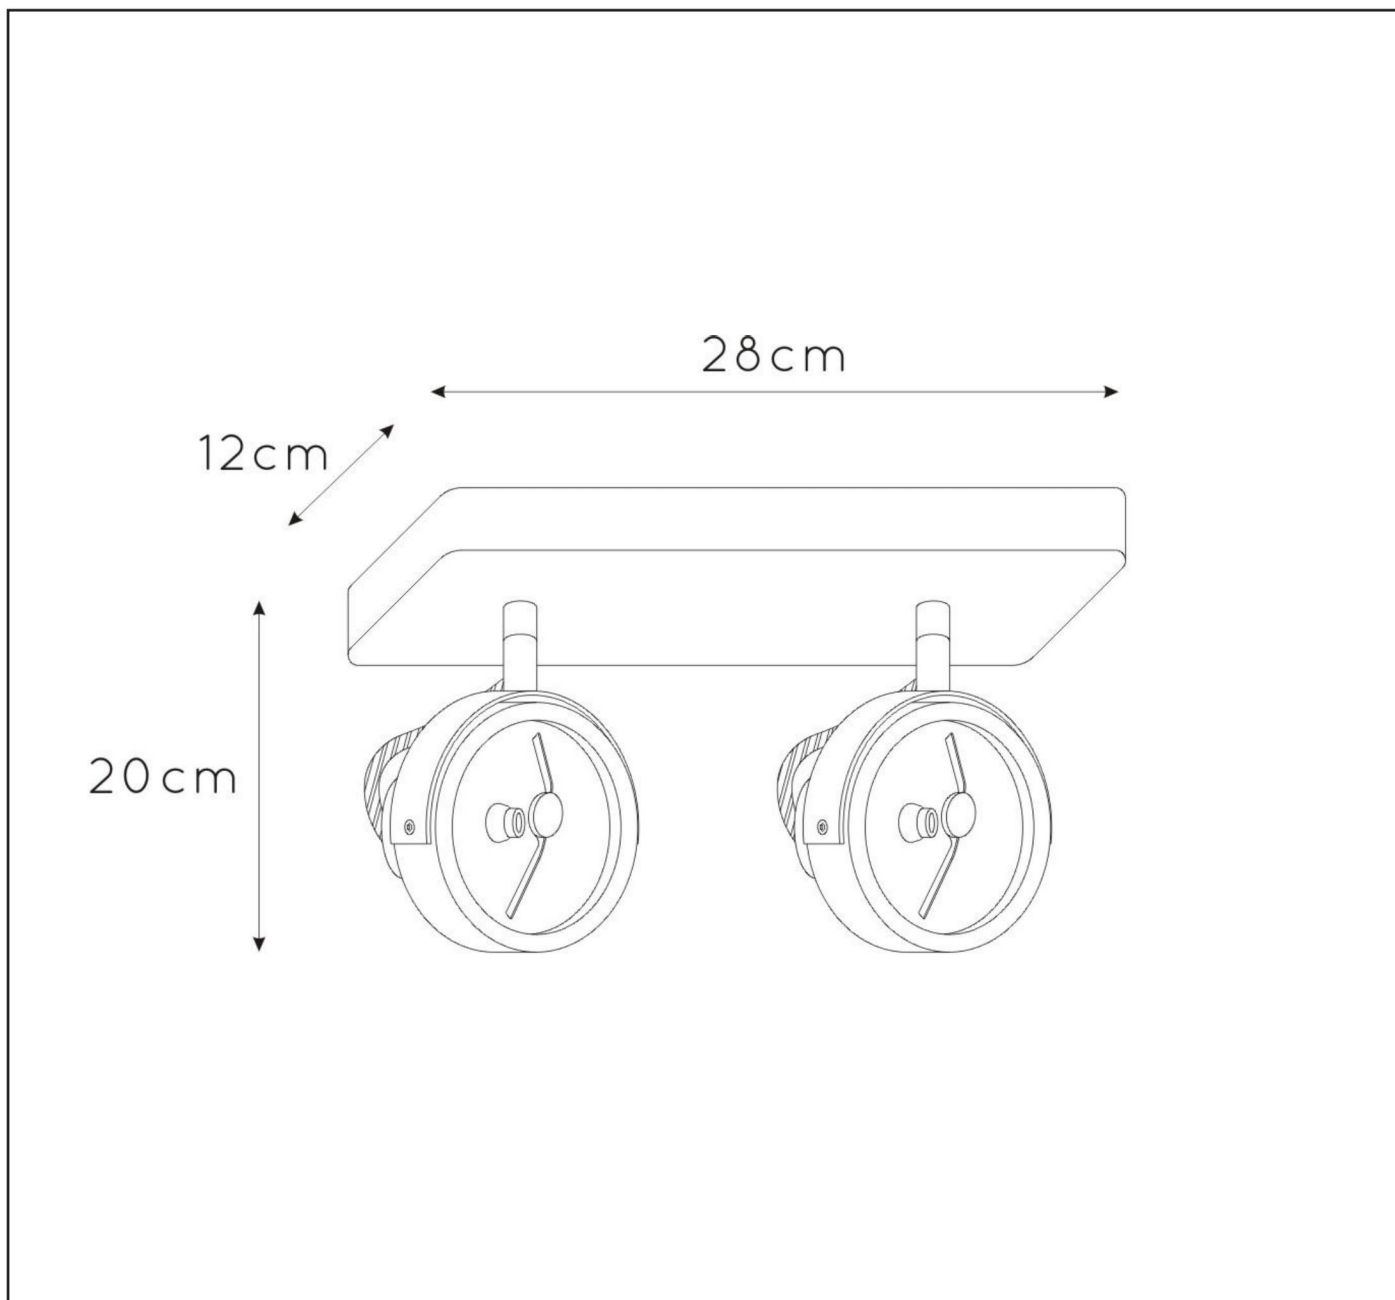

TALA LED

item number : 31930/24/31

EAN code : 5411212315519

For more specifications, dimensions please visit

www.lucide.com