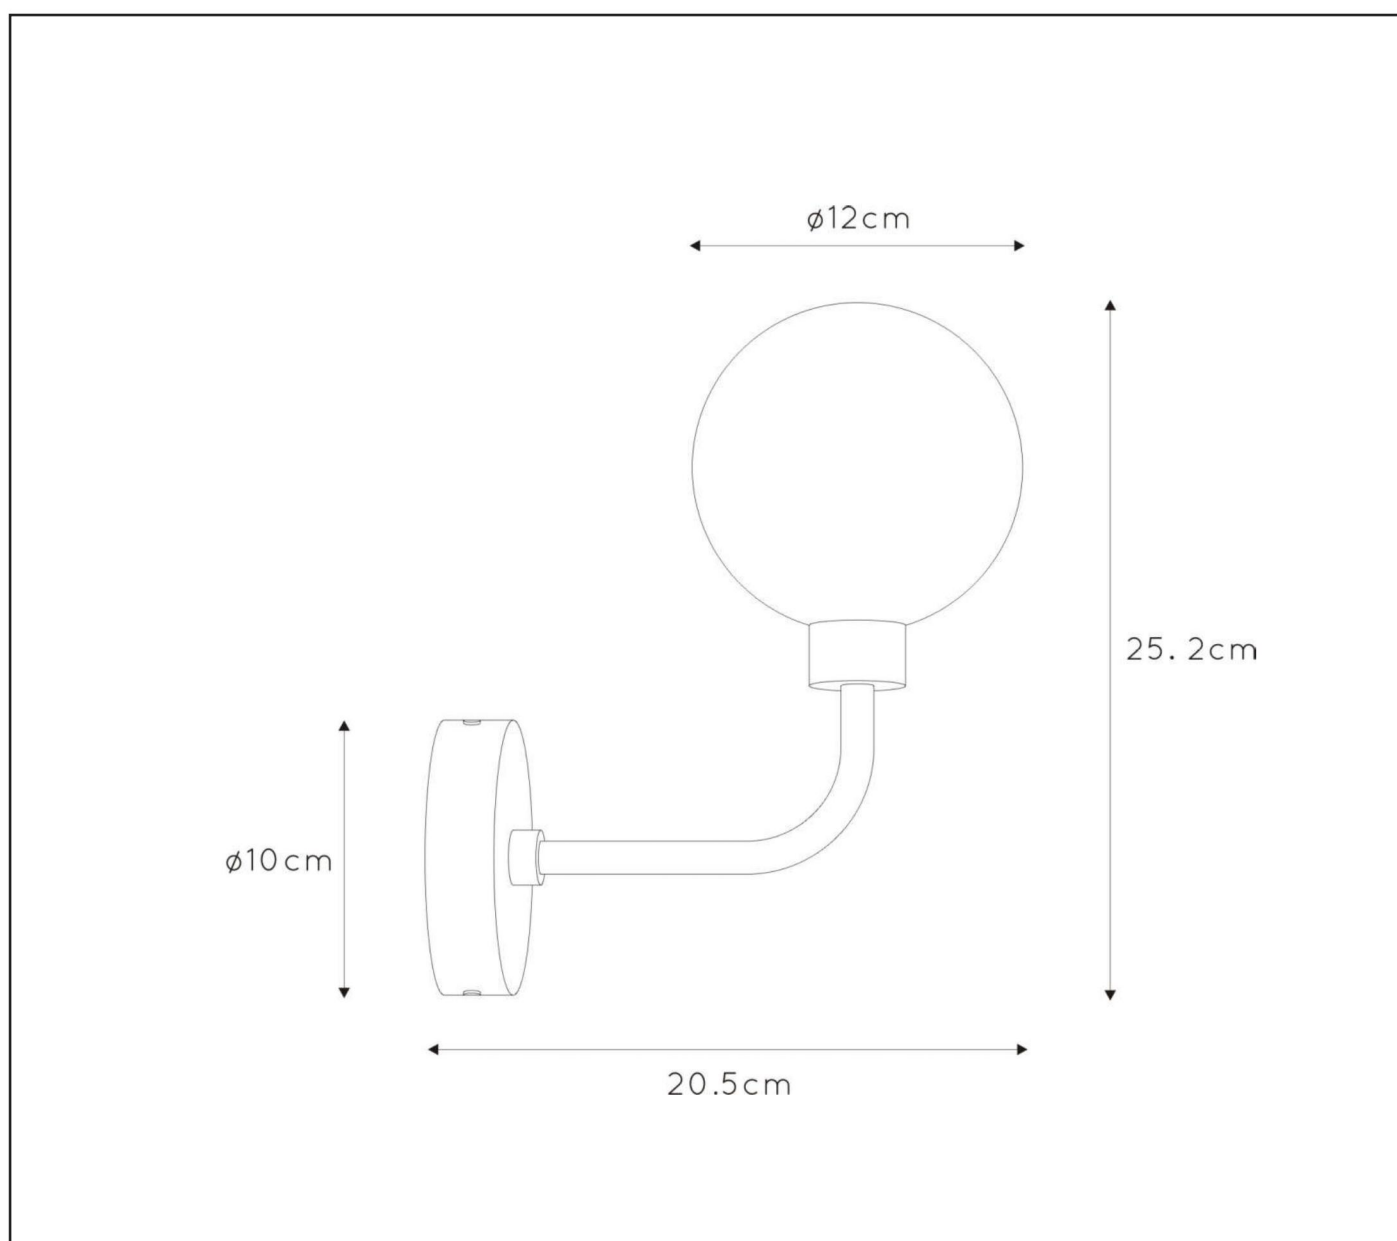

BEREND

Item number :30265/01/30

EAN code: 5411212302632

For more specifications, dimensions please visit
www.lucide.com