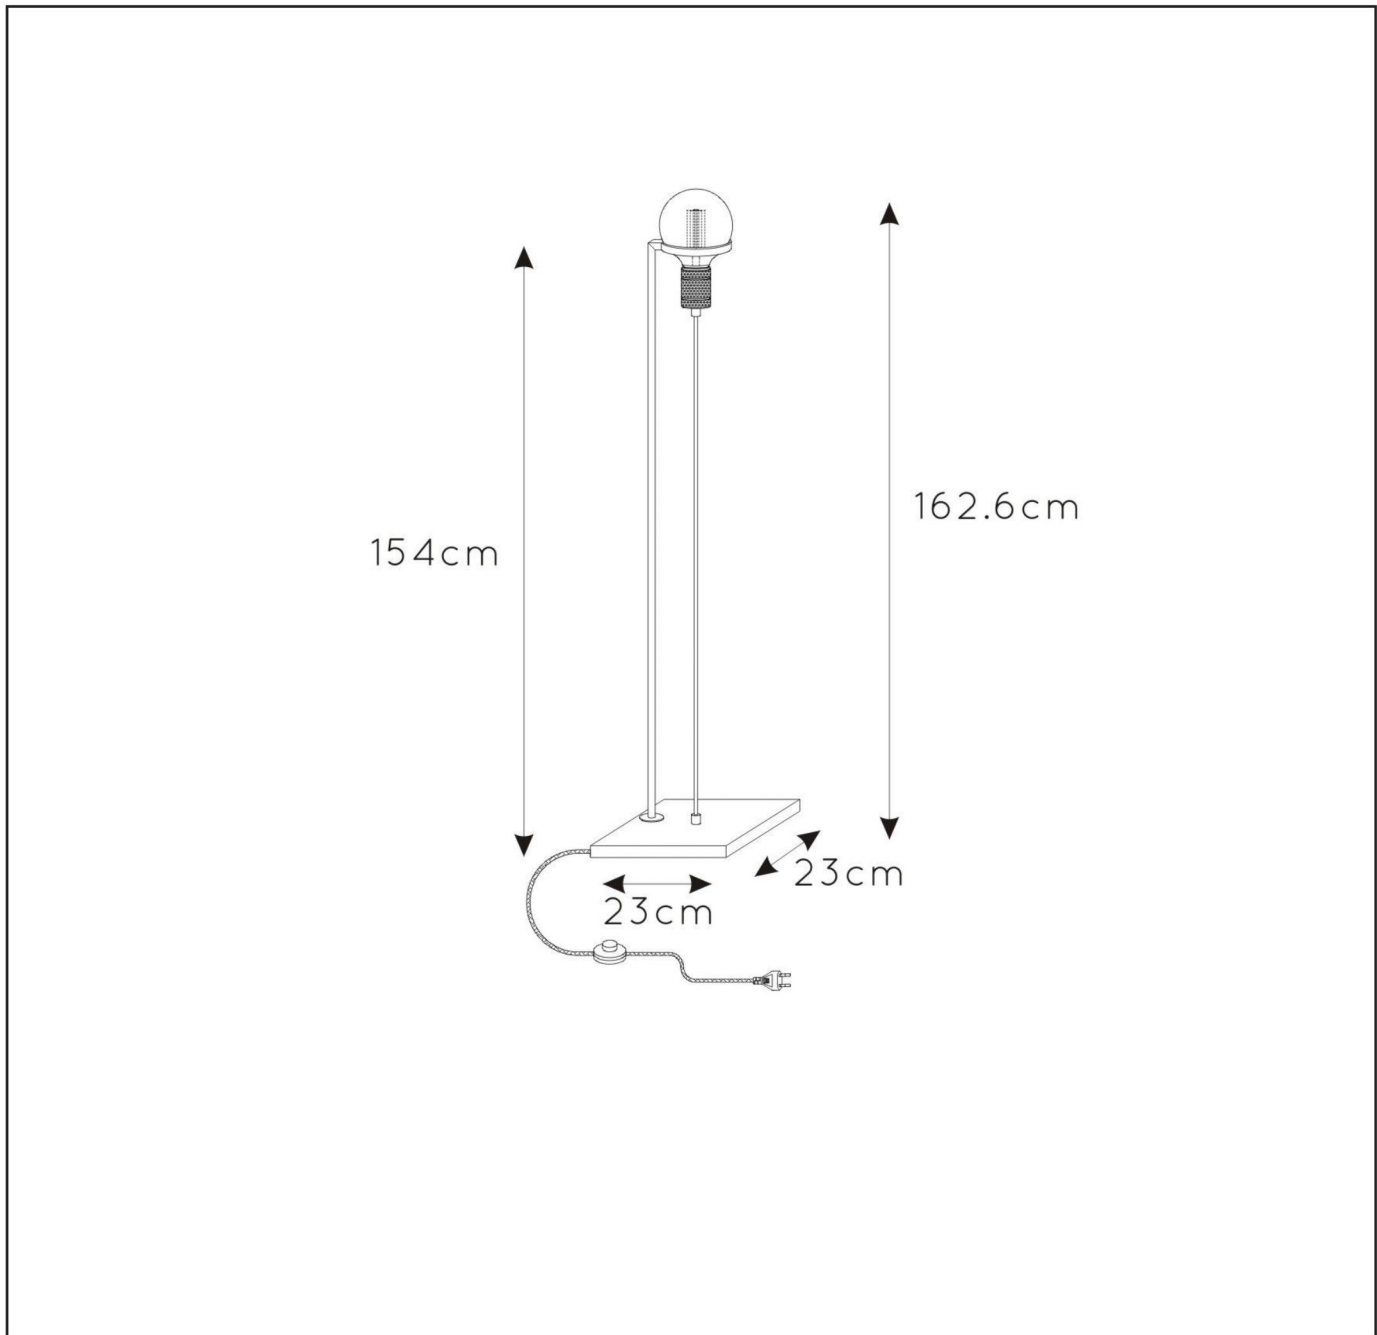

LUCIDE

TECHNICAL DRAWING & DIMENSIONS

OTTELIEN

item number : 30771/16/30

EAN code : 5411212302502

For more specifications, dimensions please visit

www.lucide.com