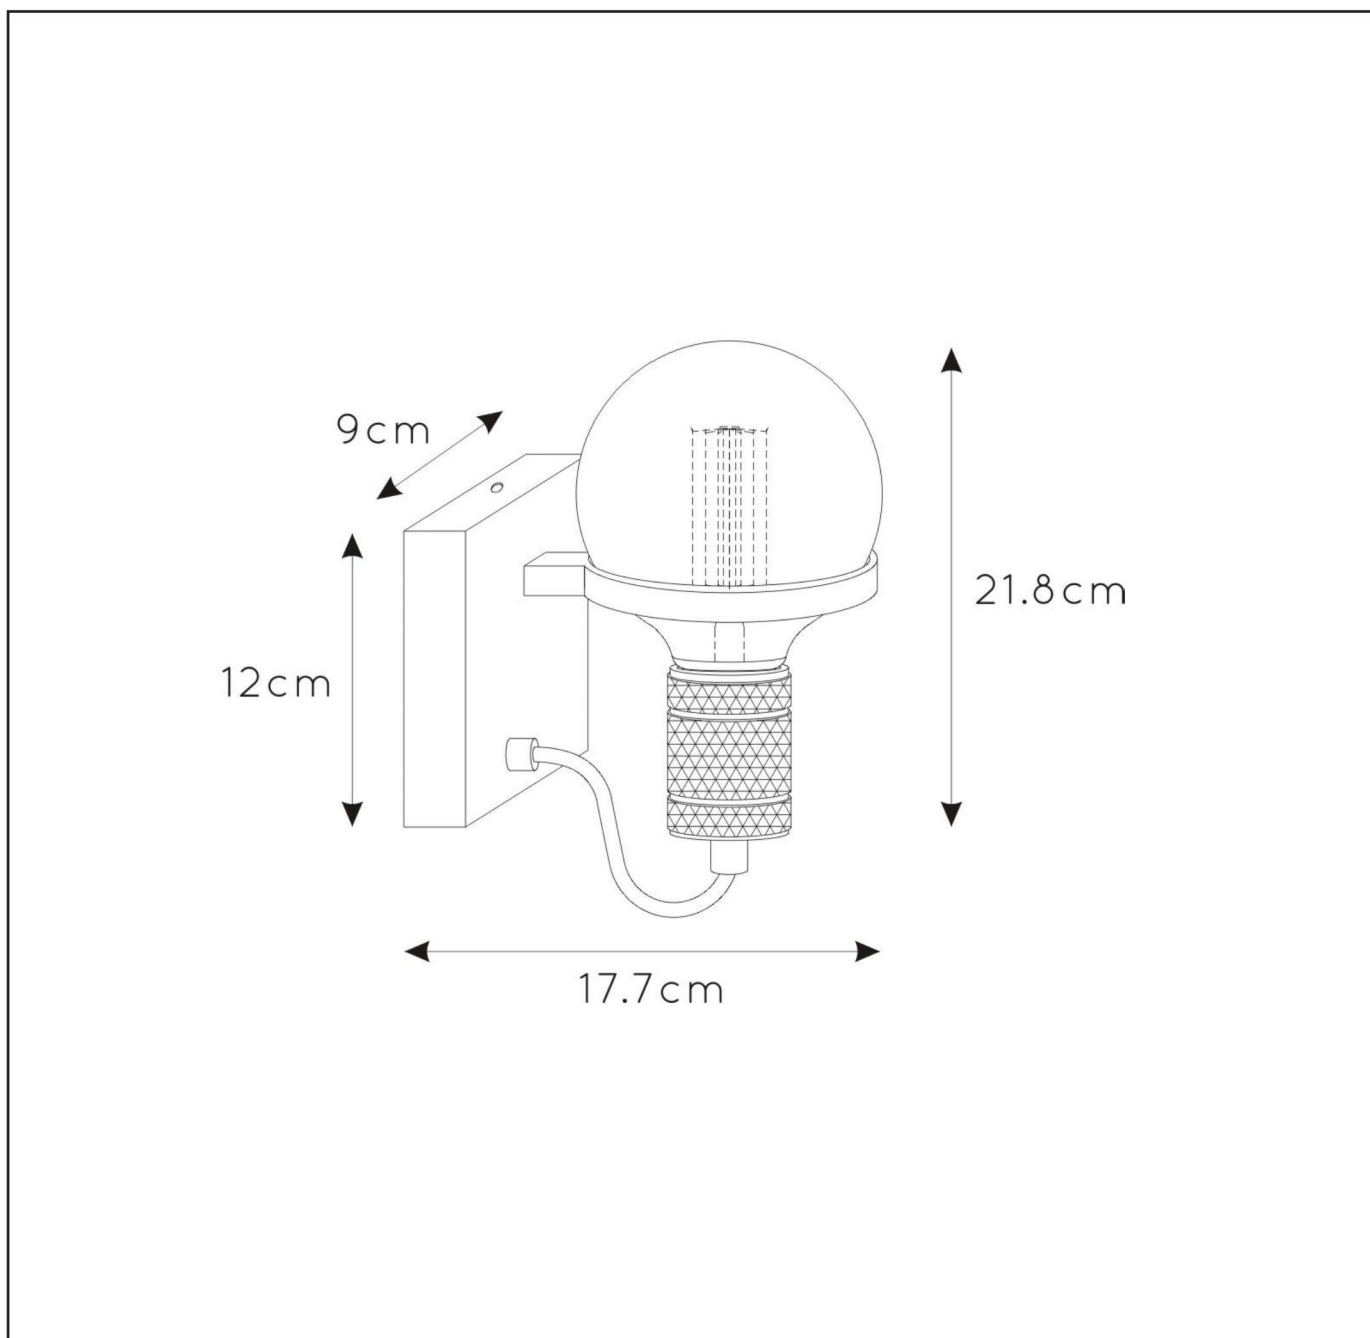

LUCIDE

TECHNICAL DRAWING & DIMENSIONS

OTTELIEN

item number : 30271/01/30

EAN code : 5411212302458

For more specifications, dimensions please visit

www.lucide.com