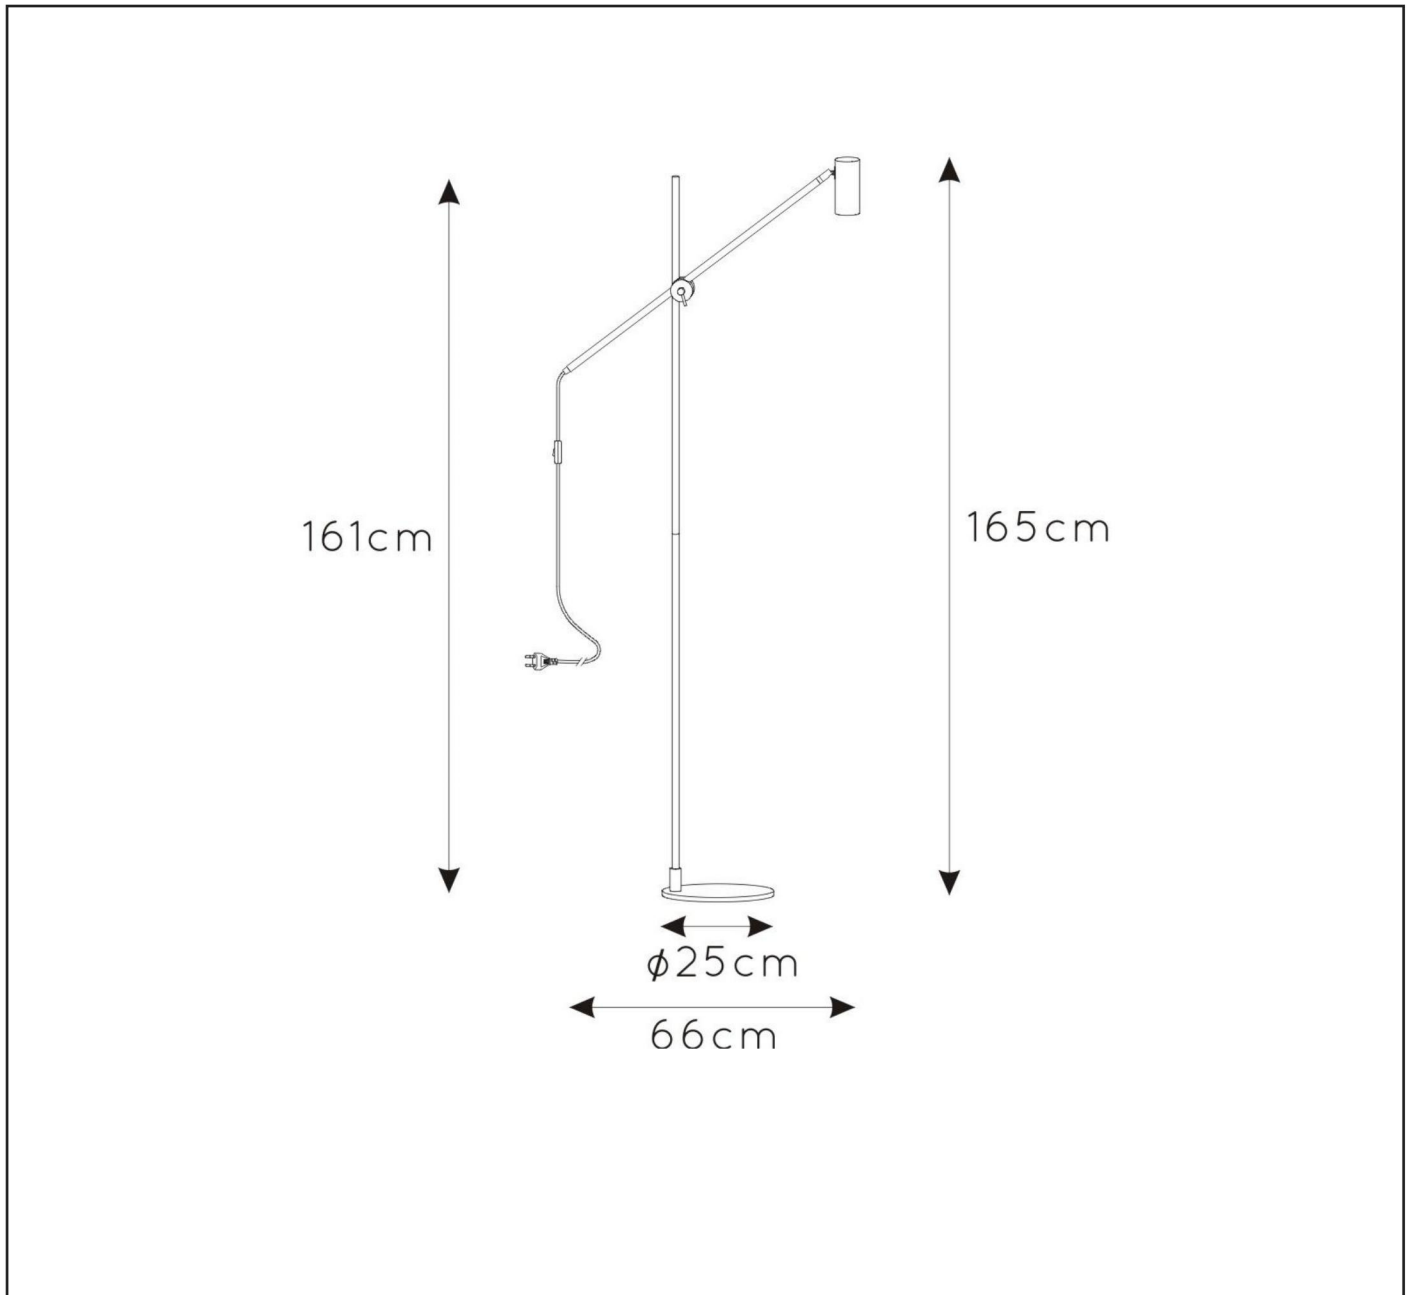

PHILINE

item number : 30772/01/30
EAN code : 54112124202441

For more specifications, dimensions please visit
www.lucide.com