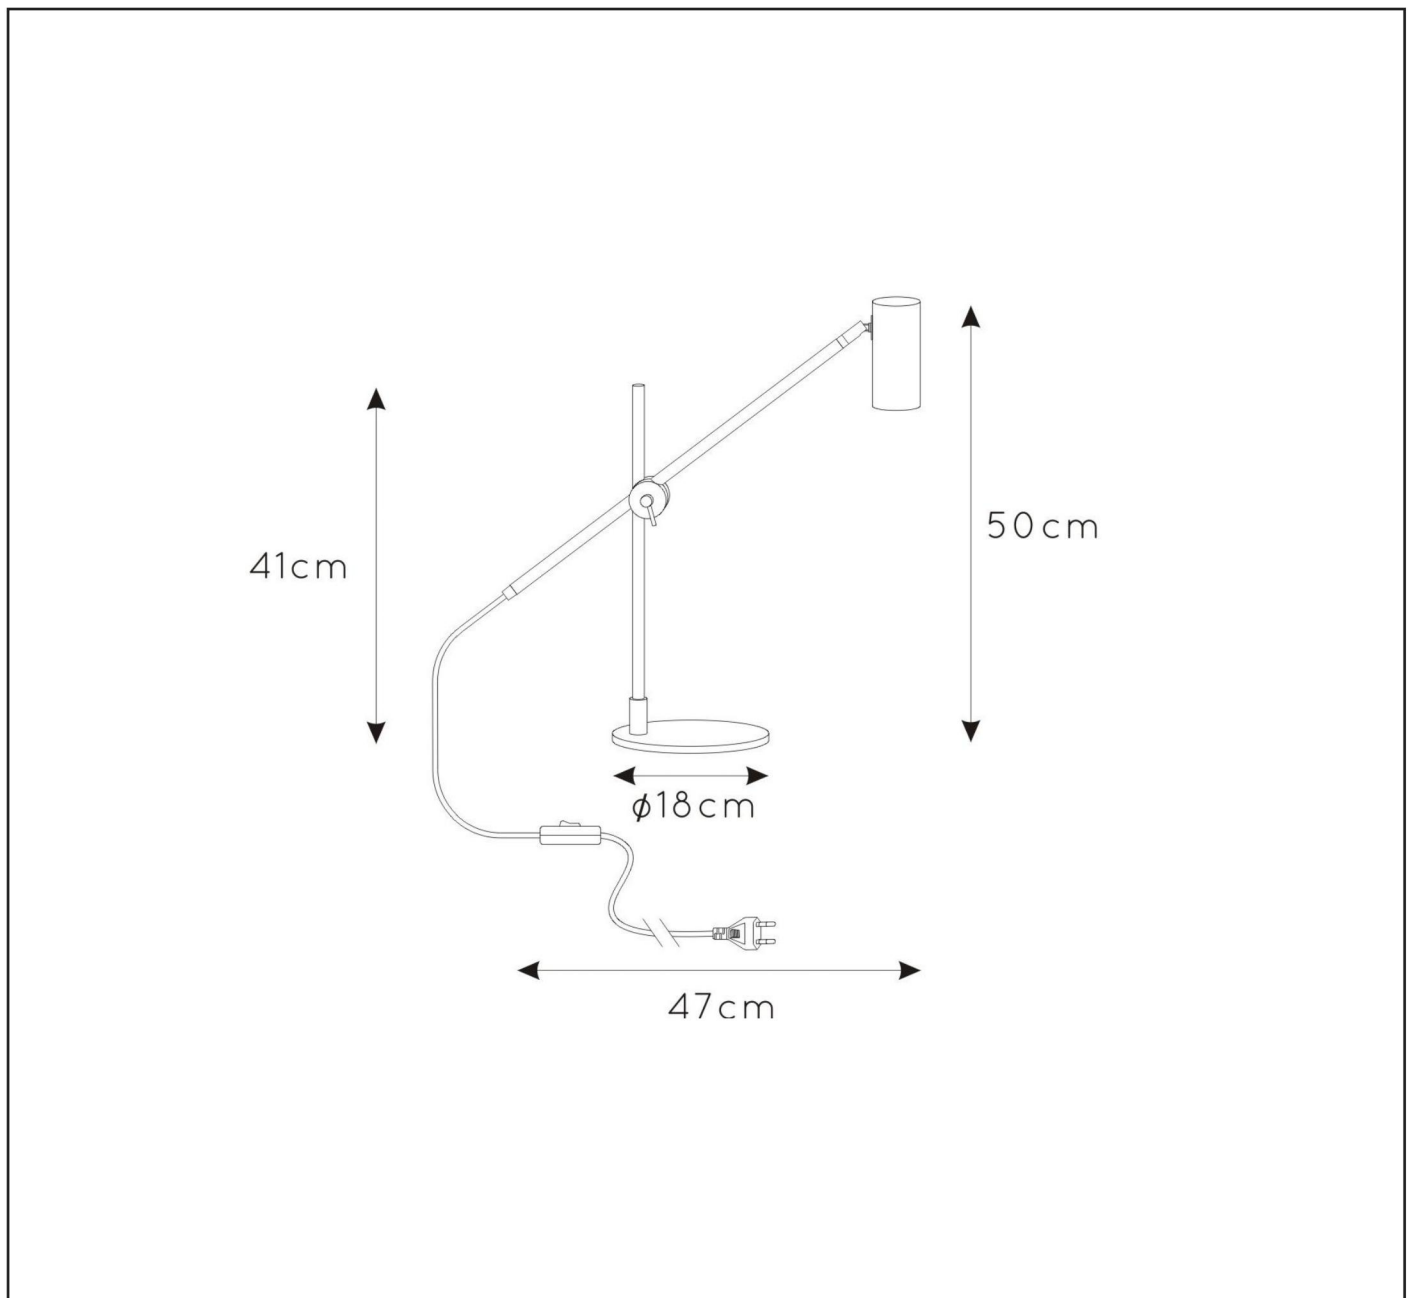

LUCIDE

TECHNICAL DRAWING & DIMENSIONS

## PHILINE

item number : 30672/01/30

EAN code : 54112124202434

For more specifications, dimensions please visit

[www.lucide.com](http://www.lucide.com)