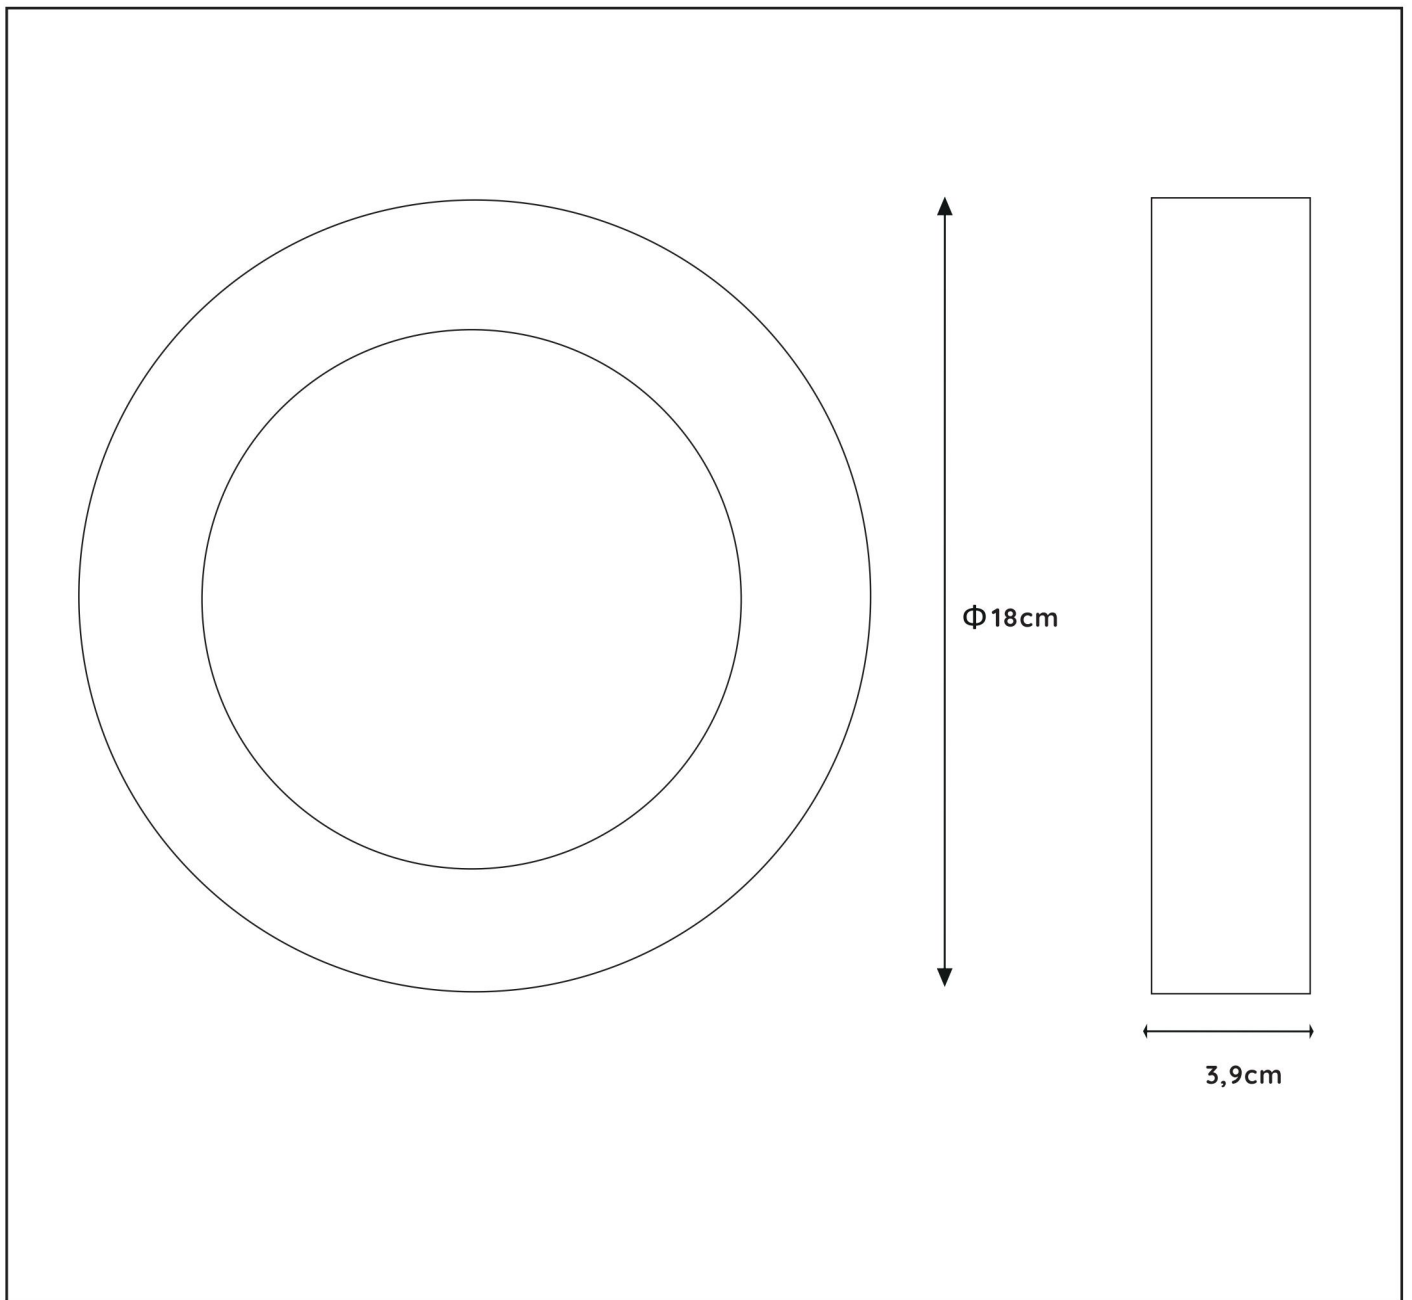

BRICE LED

Item number :28116/18/30

EAN code :5411212281210

Item number :28116/18/31

EAN code :5411212281296

For more specifications, dimensions please visit

www.lucide.com