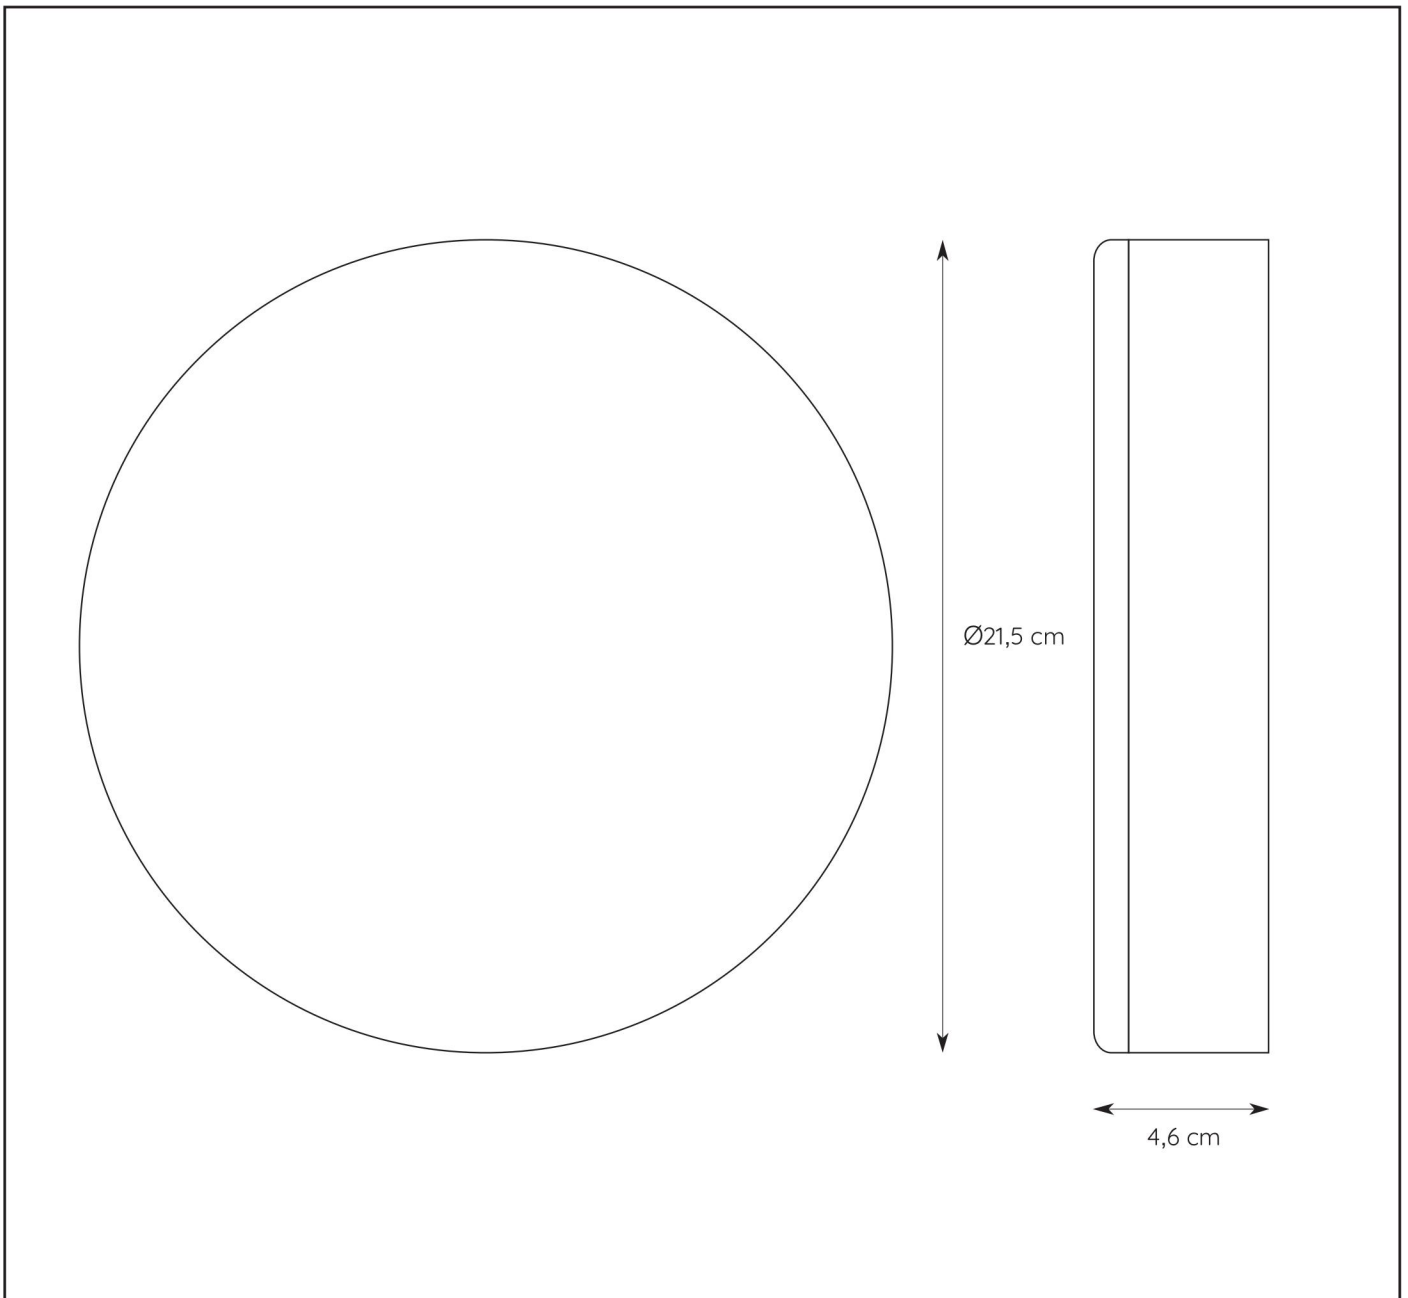

LUCIDE

CERES LED

Item number : 28112/30/30

EAN code : 5411212281128

Item number : 28112/30/31

EAN code : 5411212281135

For more specifications, dimensions please visit
www.lucide.com