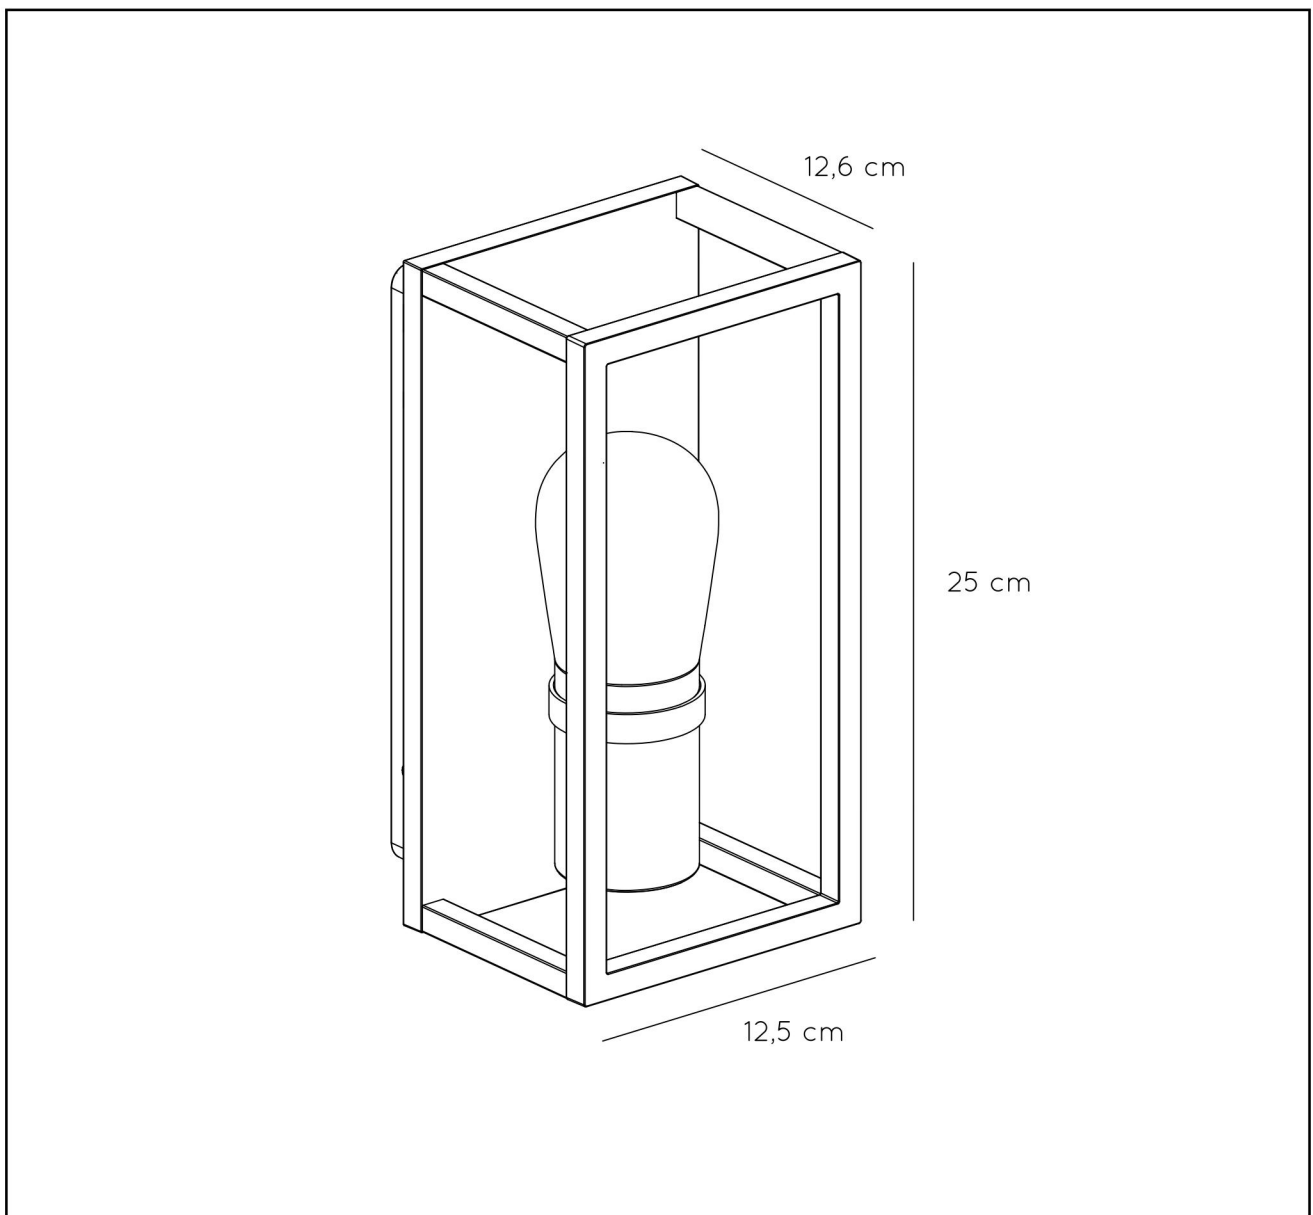

CARLYN

Item number : 27200/01/30
EAN code : 5411212271723

Item number : 27200/01/31
EAN code : 5411212271730

For more specifications, dimensions please visit
www.lucide.com