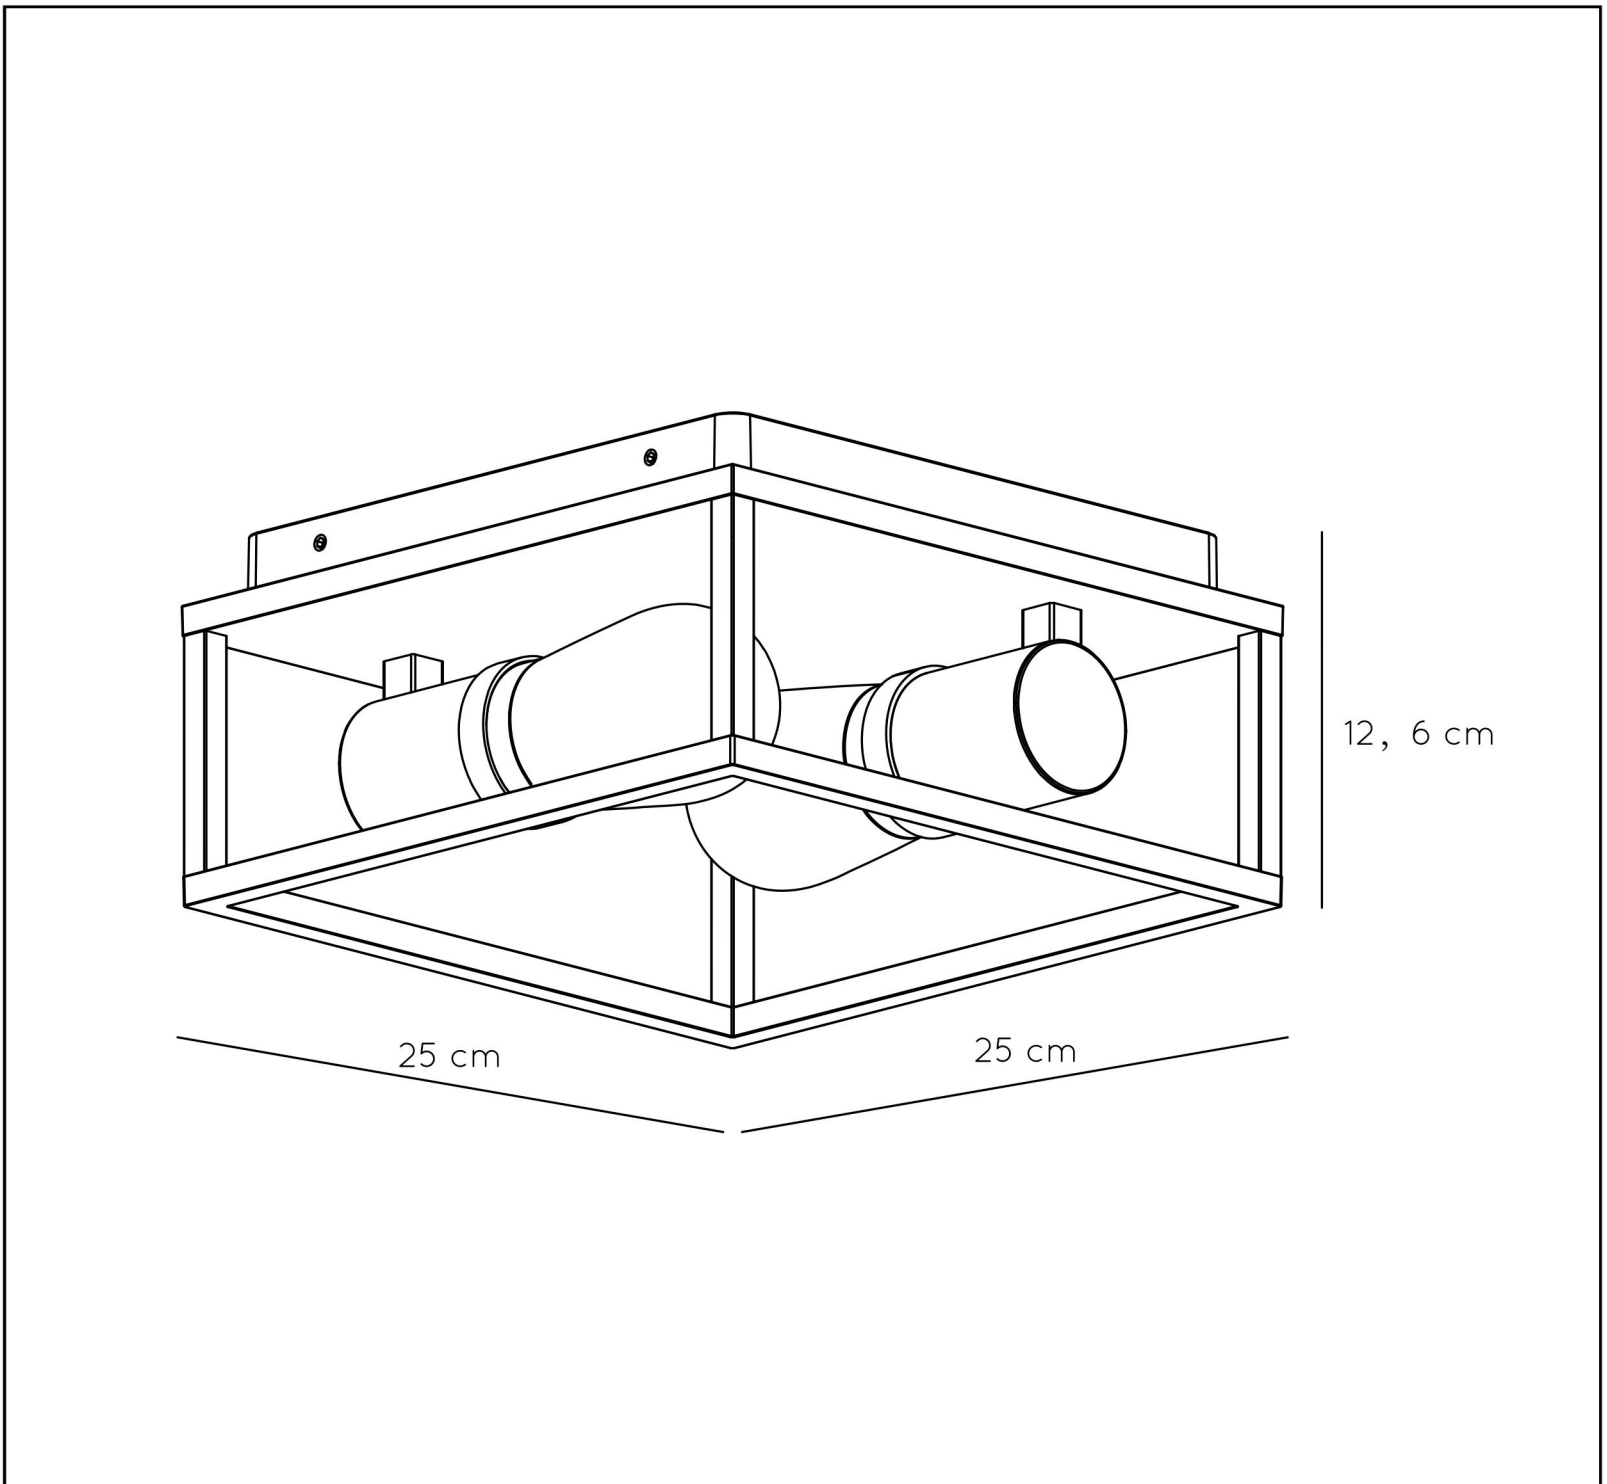

CARLYN

Item number : 27100/02/30
EAN code : 5411212271709

For more specifications, dimensions please visit
www.lucide.com