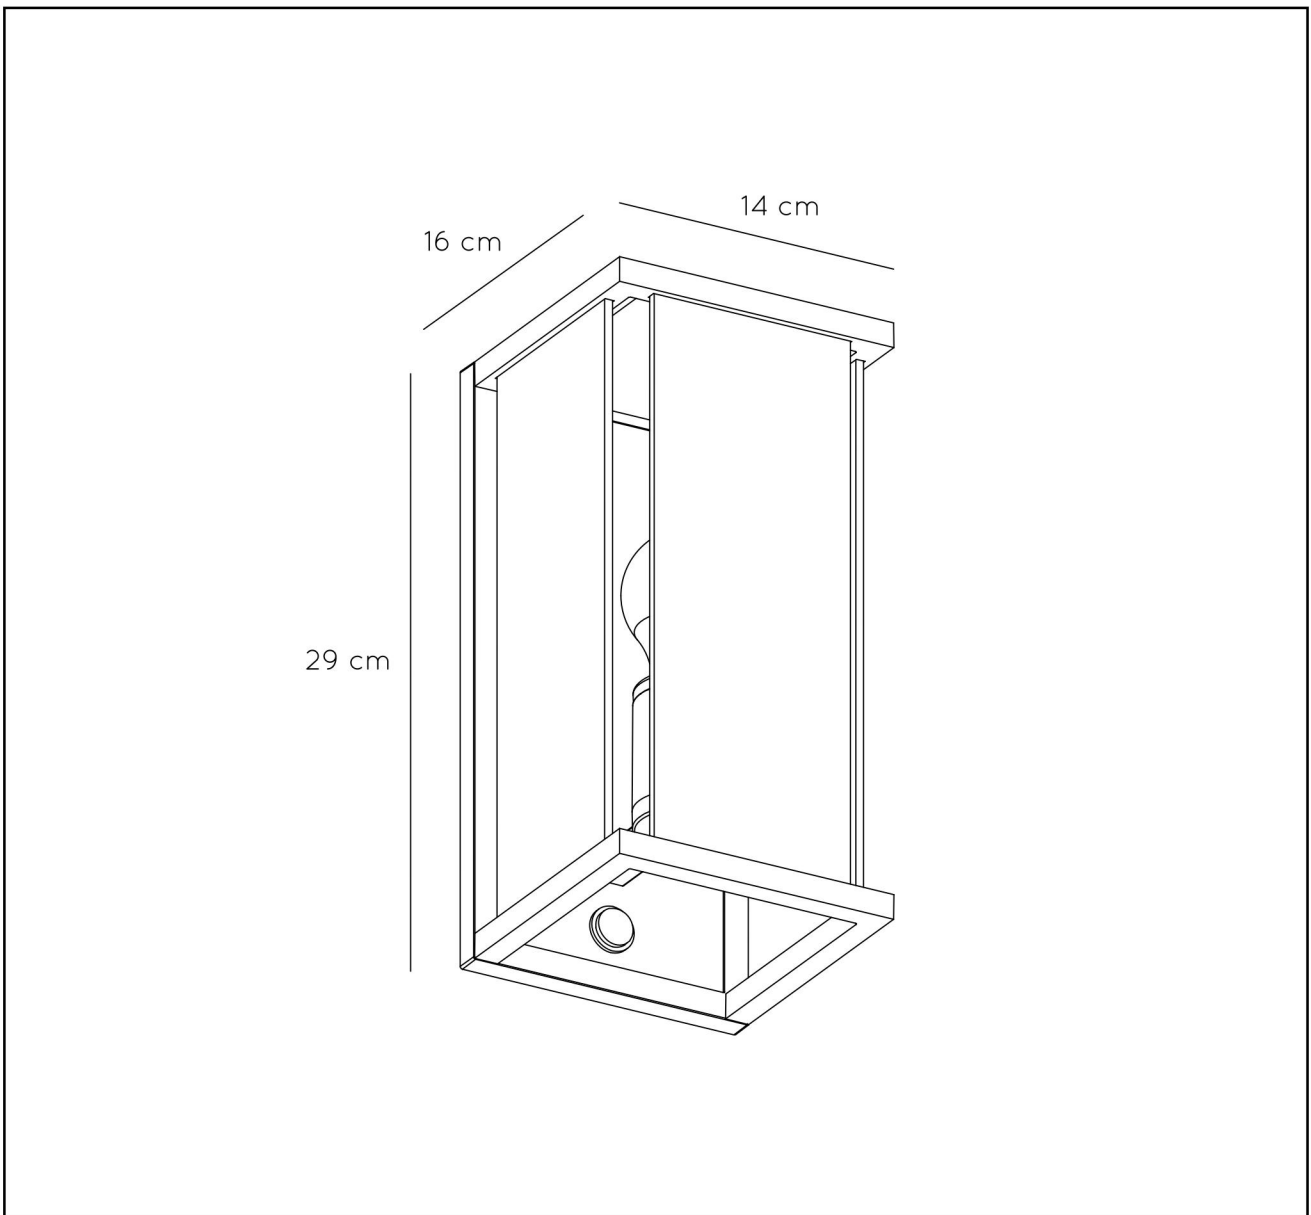

# CLAIRE LED

Item number : 27883/11/30  
EAN code : 5411212271563

For more specifications, dimensions please visit  
[www.lucide.com](http://www.lucide.com)