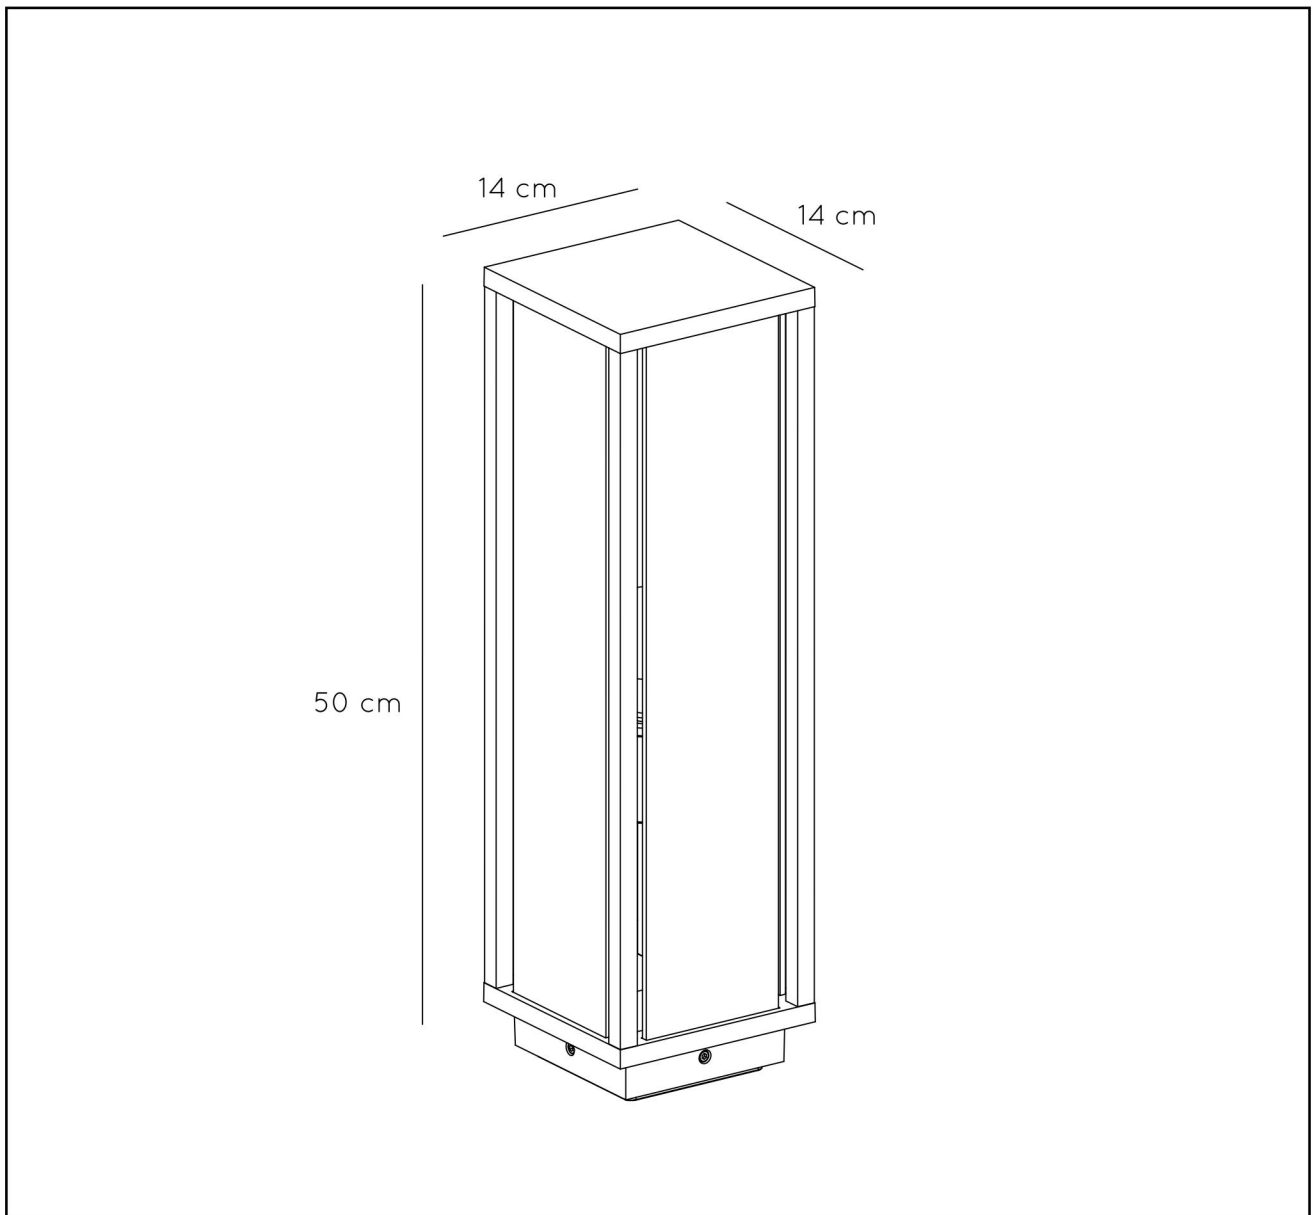

# CLAIRE LED

Item number : 27883/50/30  
EAN code : 5411212271518

For more specifications, dimensions please visit  
[www.lucide.com](http://www.lucide.com)