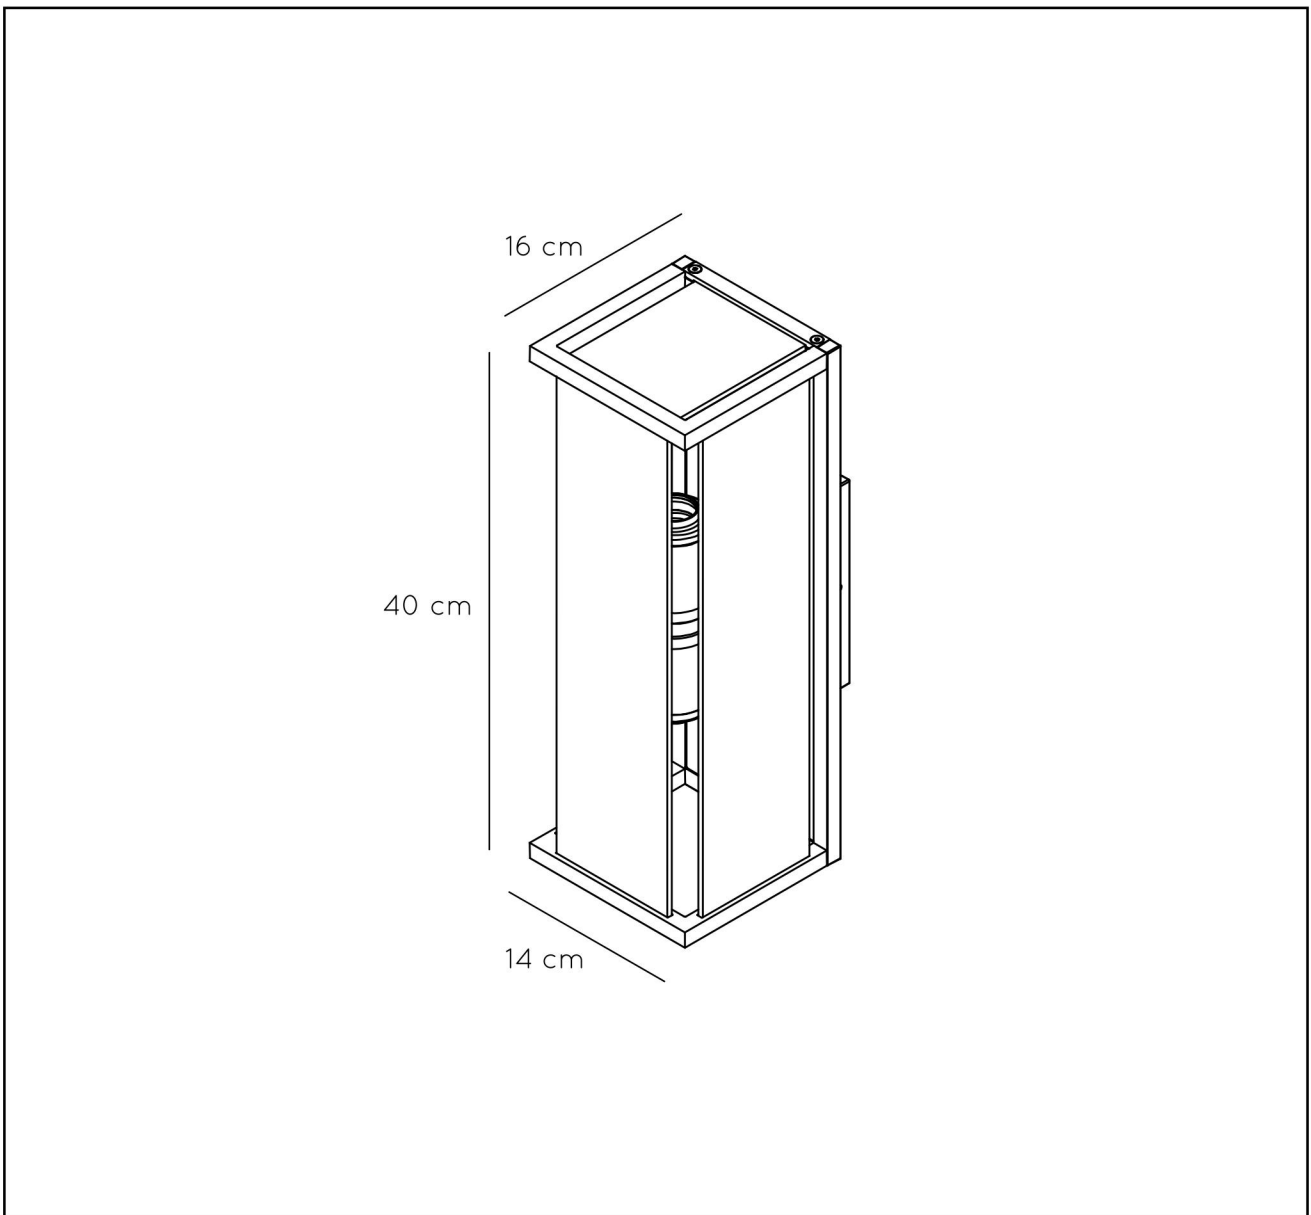

CLAIRE LED

Item number : 27883/02/30
EAN code : 5411212271495

For more specifications, dimensions please visit
www.lucide.com