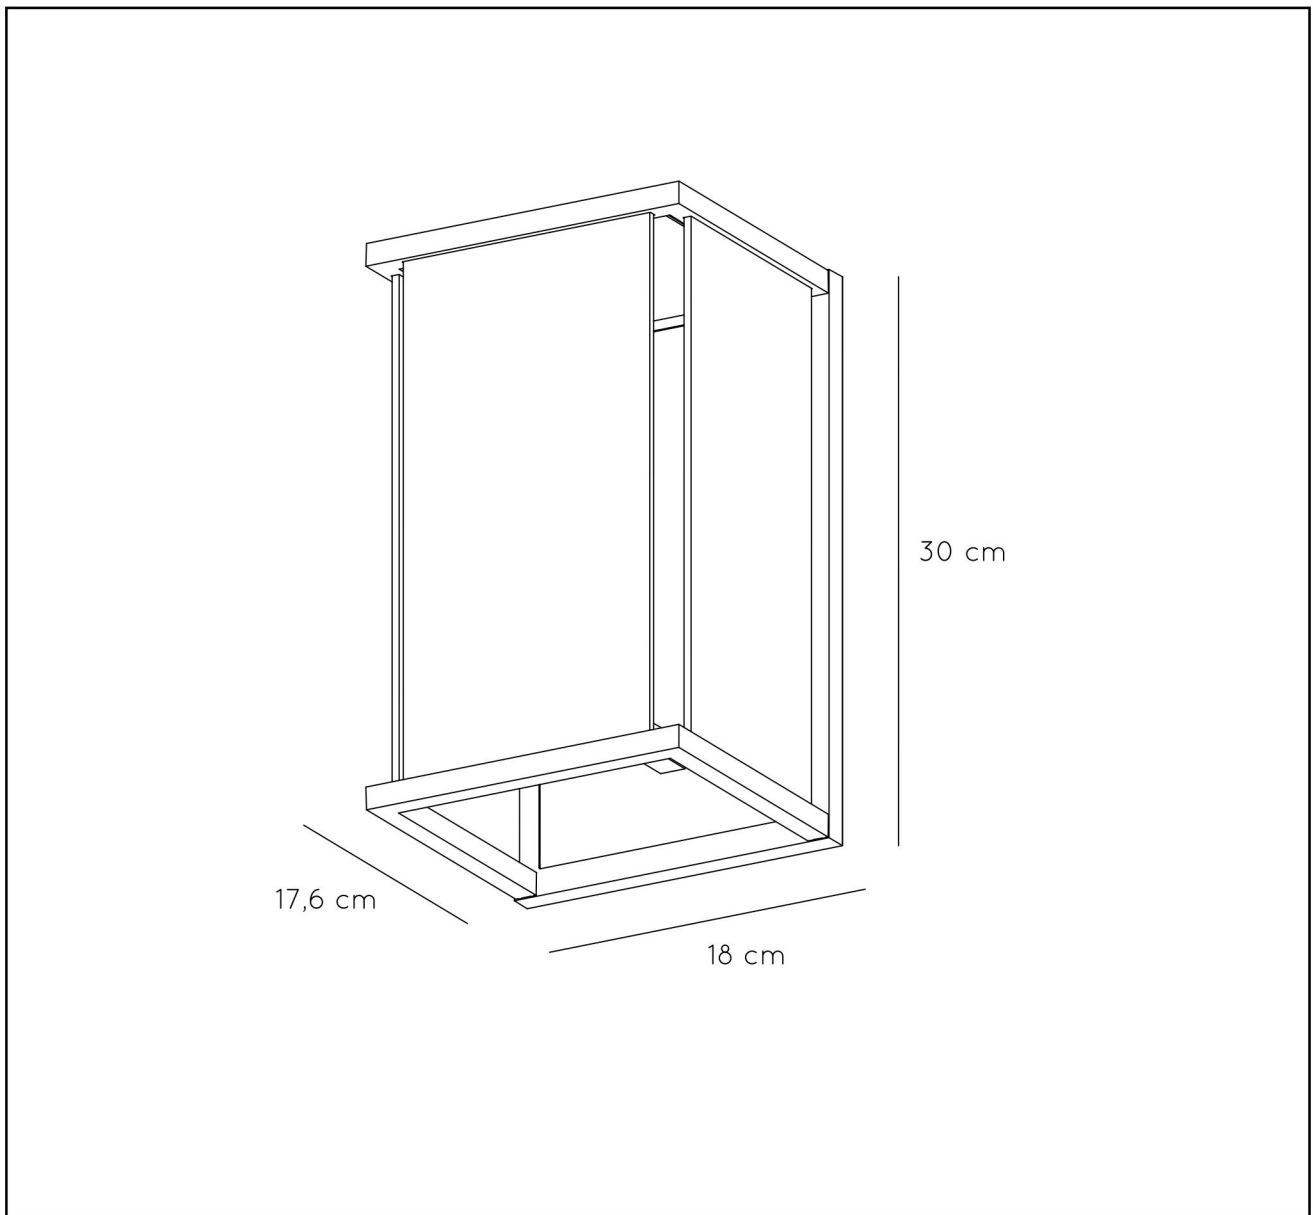

CLAIRE LED

Item number : 27883/01/30

EAN code : 5411212271488

For more specifications, dimensions please visit
www.lucide.com