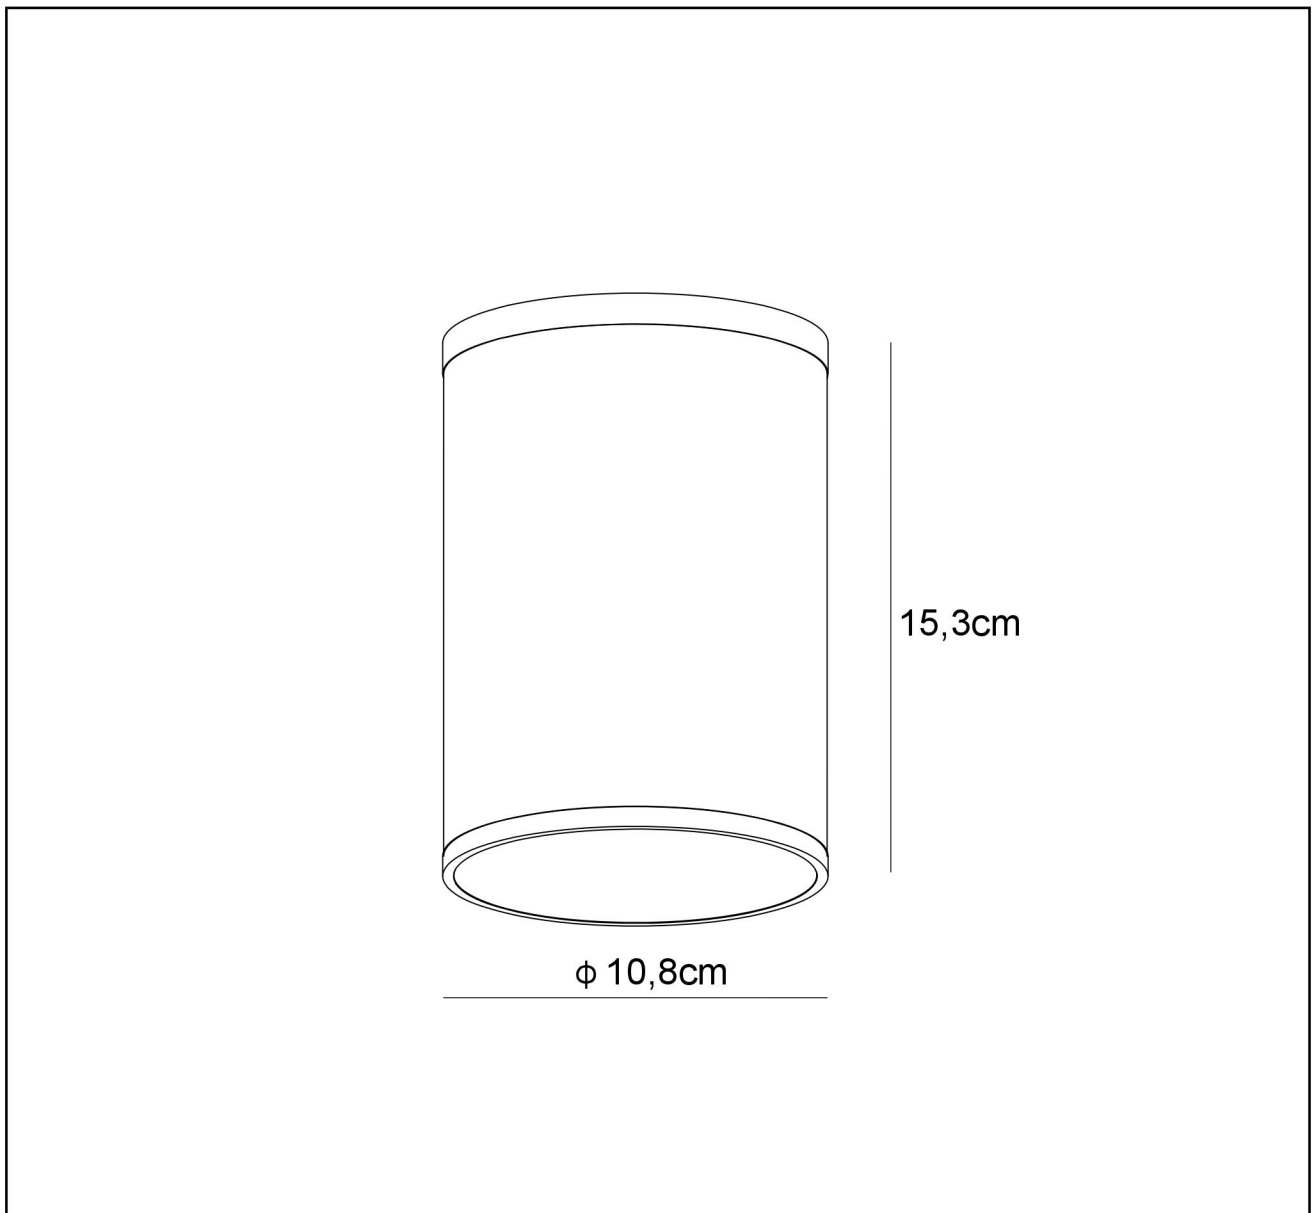

LUCIDE

TECHNICAL DRAWING & DIMENSIONS

TUBIX

Item number : 27870/01/30
EAN code : 5411212271204

Item number : 27870/01/31
EAN code : 5411212271211

For more specifications, dimensions please visit
www.lucide.com