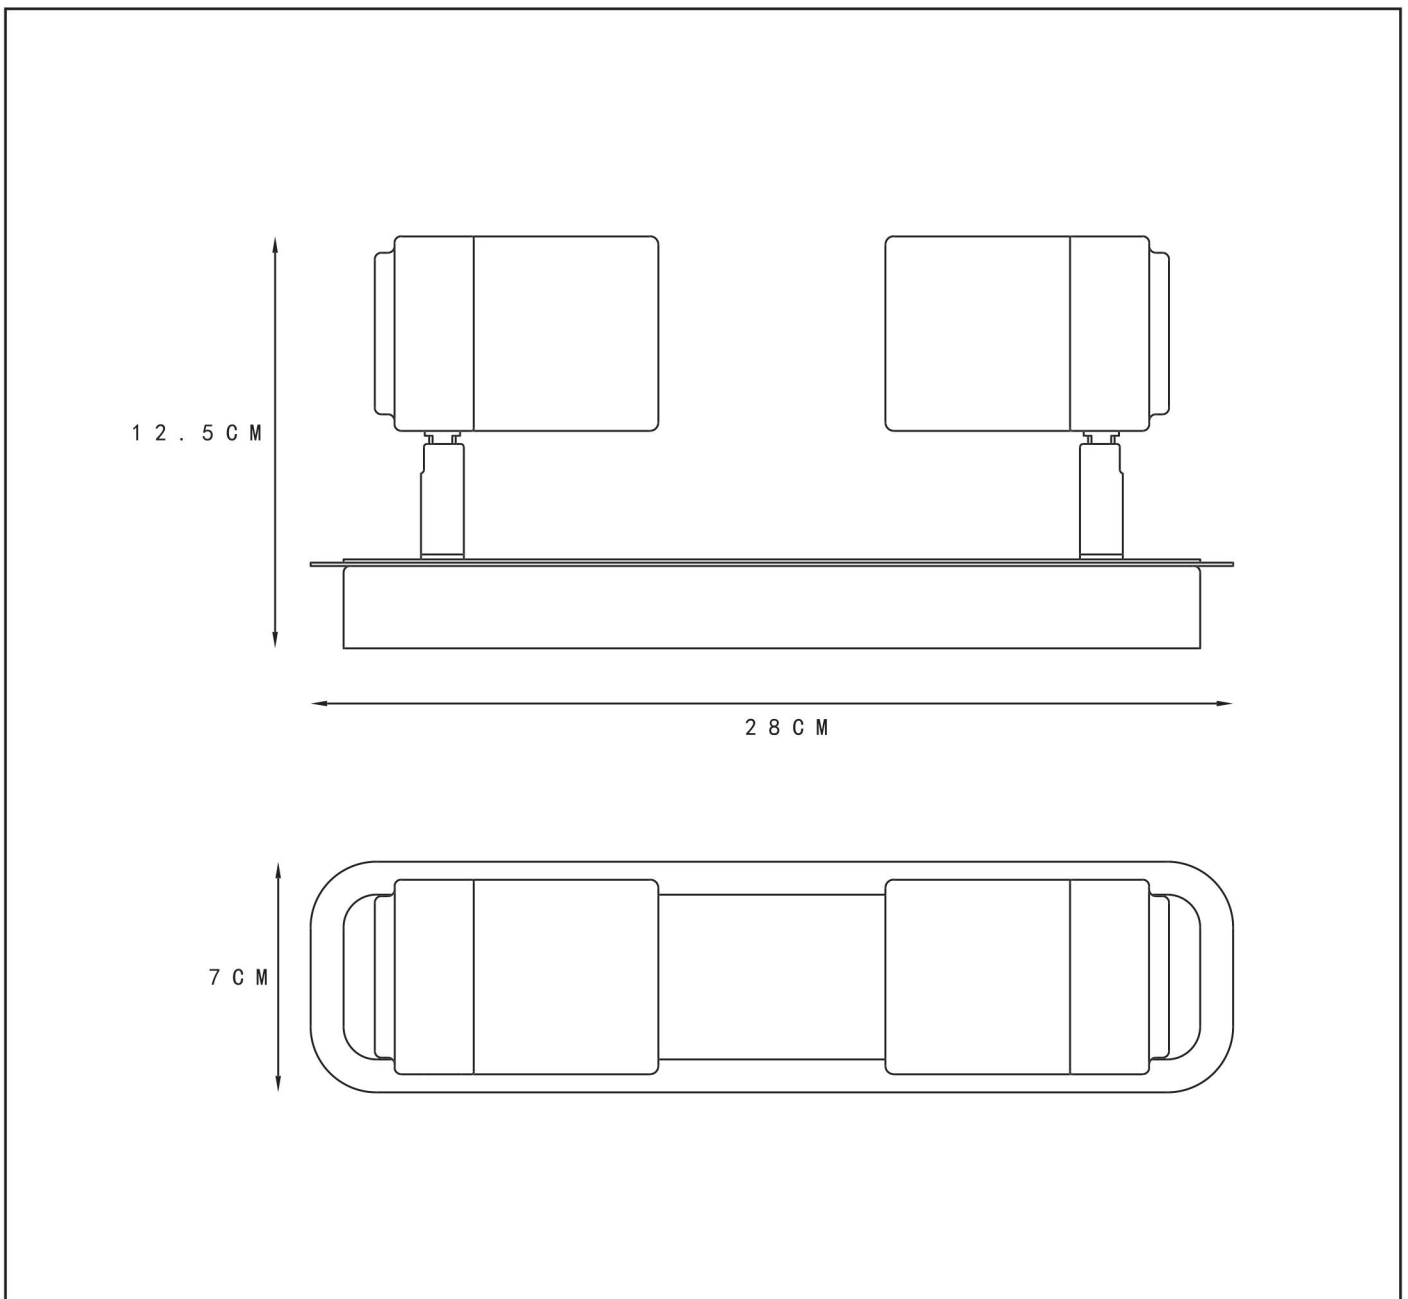

LENNERT

Item number : 26958/10/30

EAN code : 5 41121226268 4

For more specifications, dimensions please visit

www.lucide.com