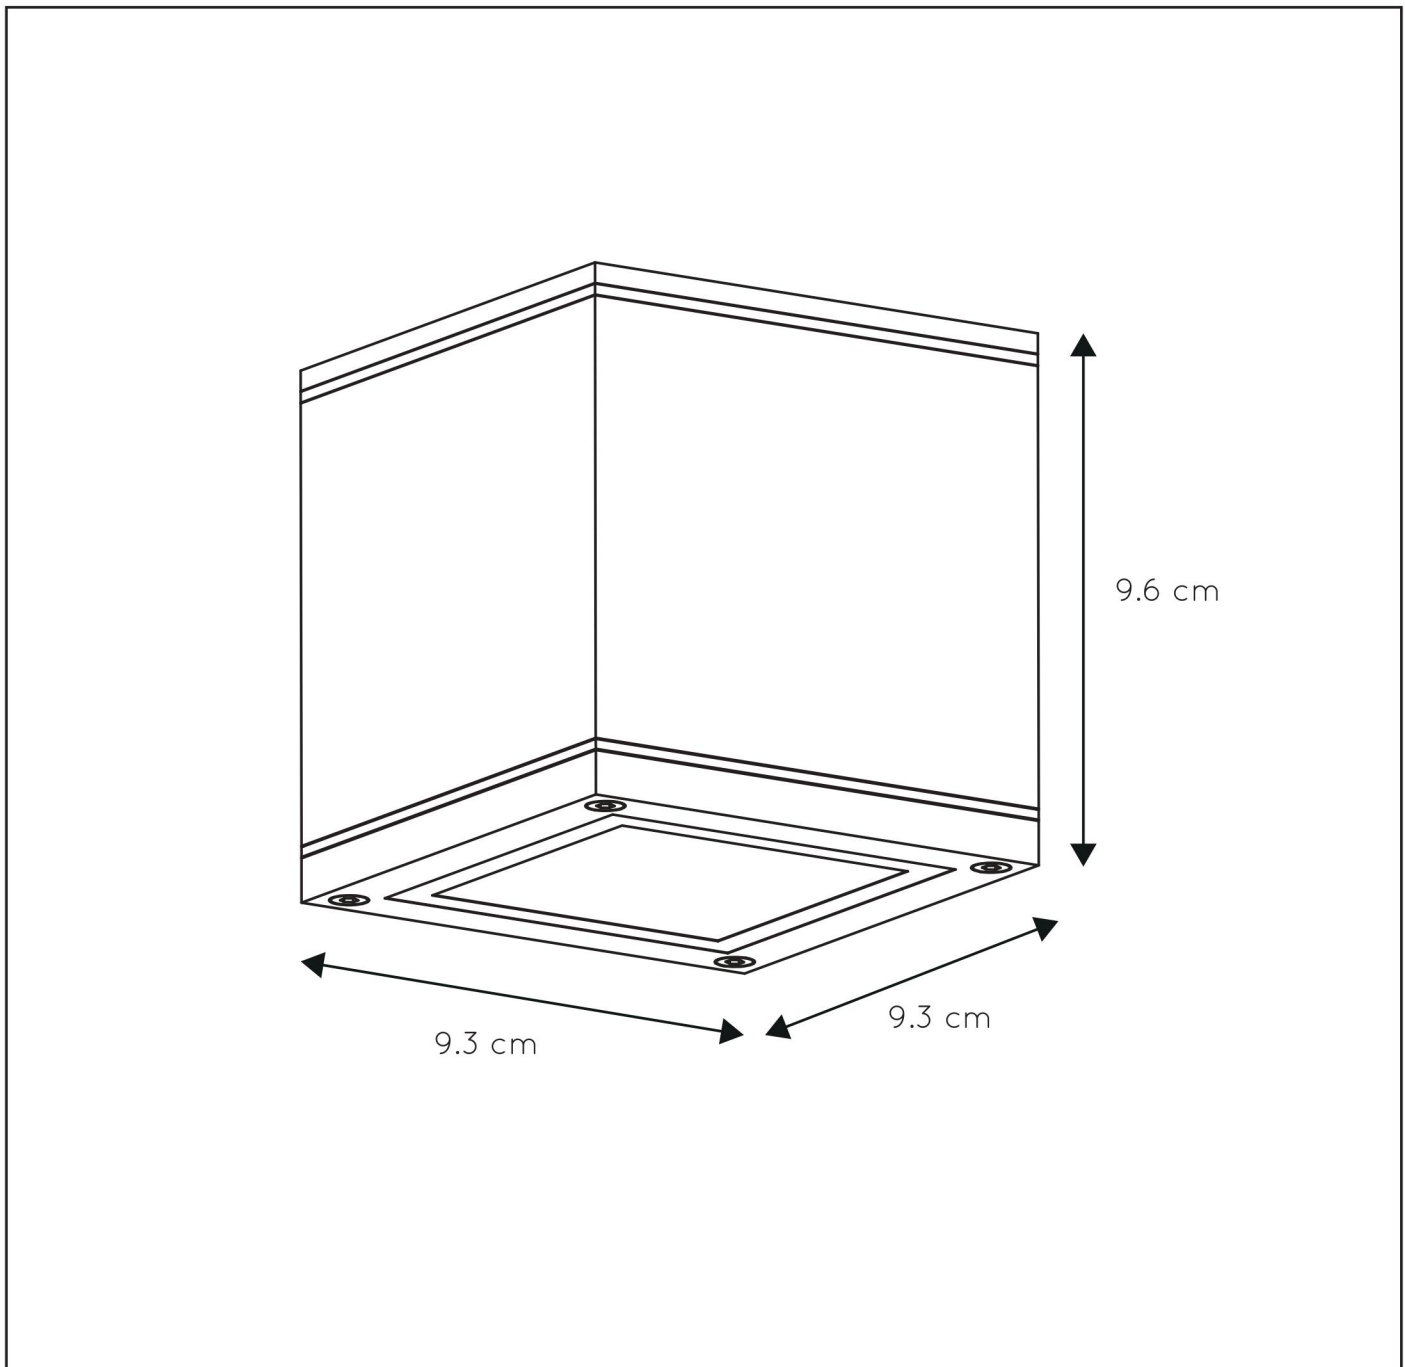

AVEN

Item number : 22963/01/30

EAN code : 5411212221452

Item number : 22963/01/31

EAN code : 5411212221469

For more specifications, dimensions please visit

www.lucide.com