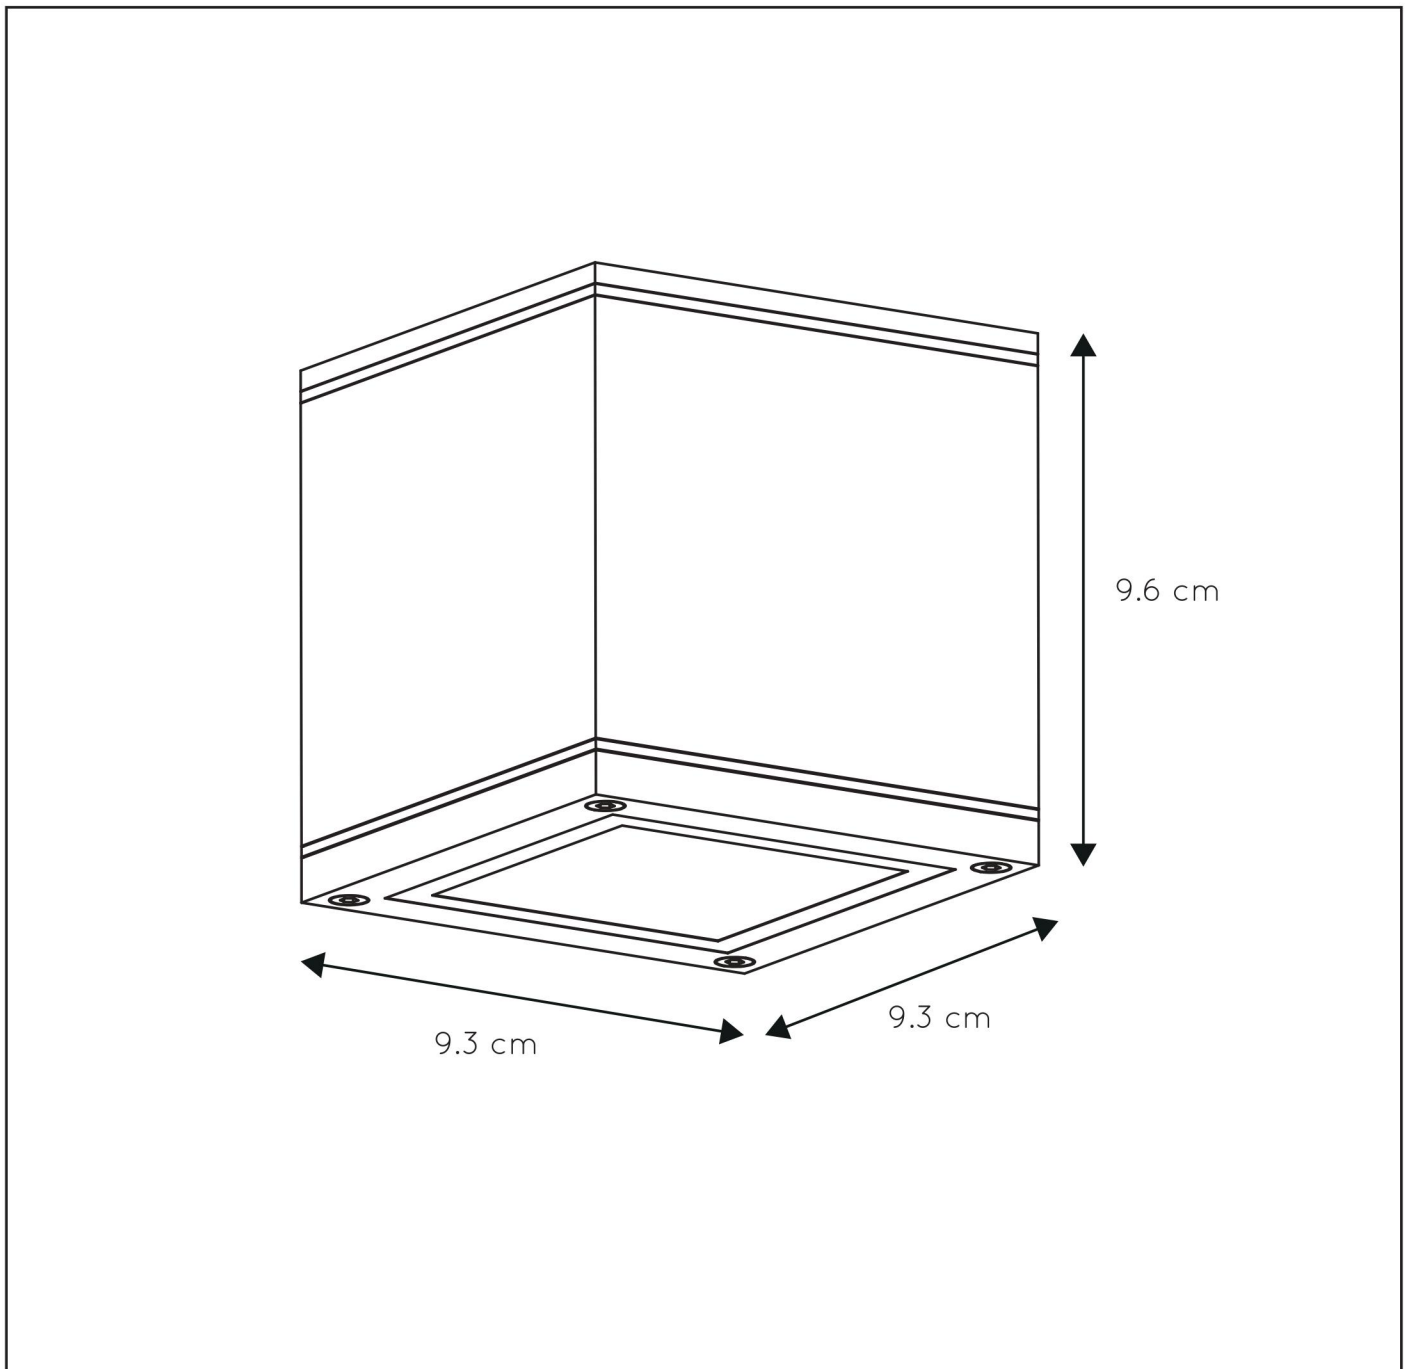

# AVEN

Item number : 22963/01/30

EAN code : 5411212221452

Item number : 22963/01/31

EAN code : 5411212221469

For more specifications, dimensions please visit

[www.lucide.com](http://www.lucide.com)