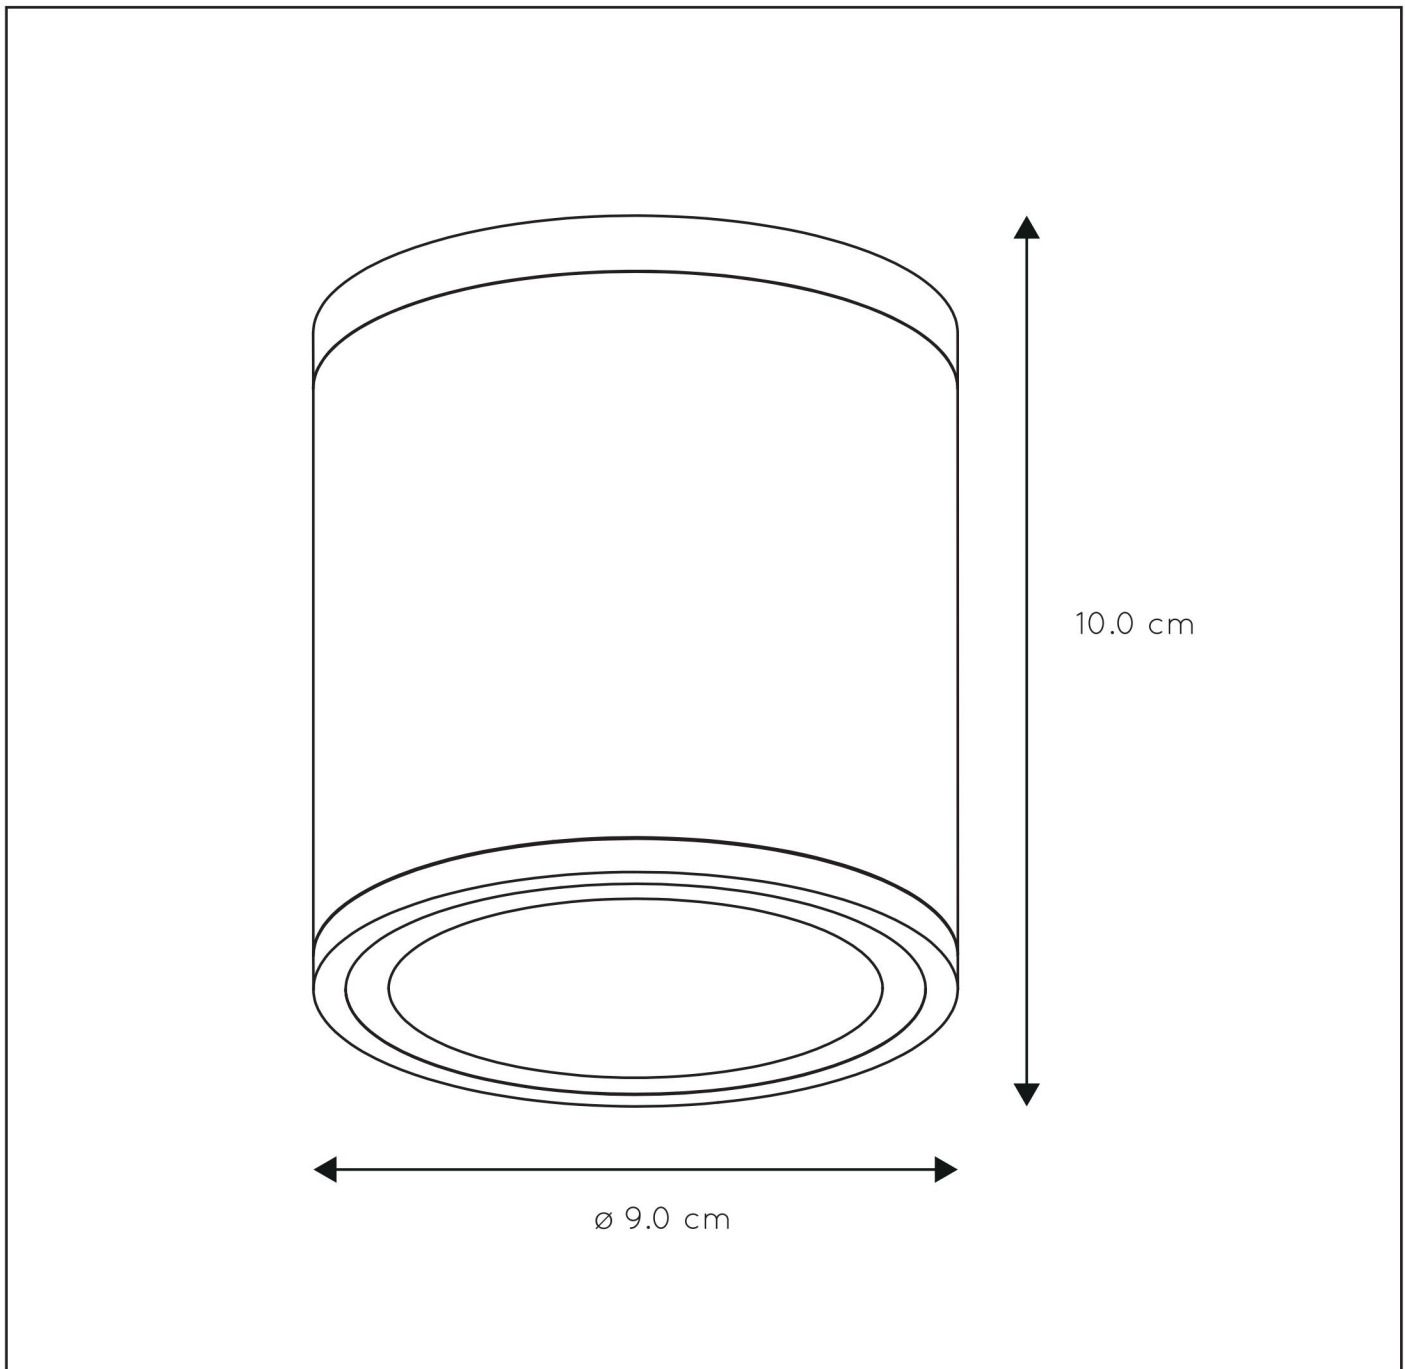

# AVEN

Item number : 22962/01/30

EAN code : 5411212221438

Item number : 22962/01/31

EAN code : 5411212221445

For more specifications, dimensions please visit

[www.lucide.com](http://www.lucide.com)