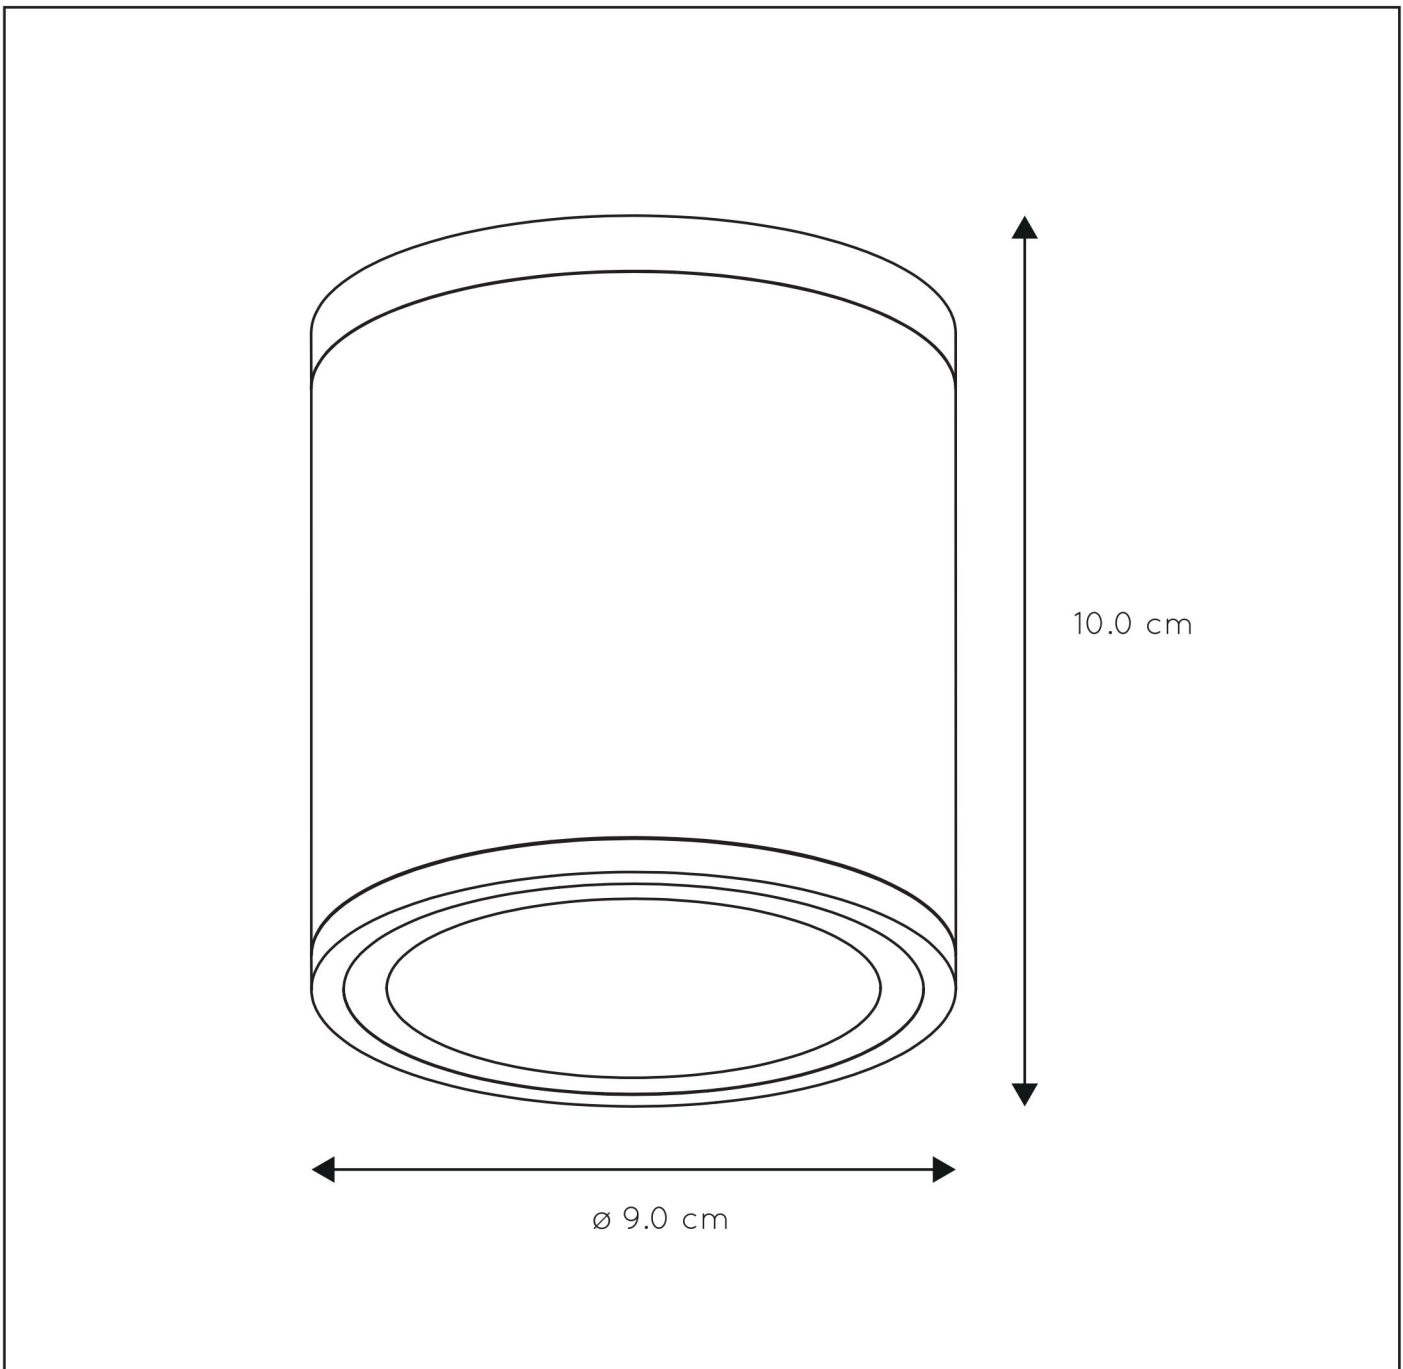

AVEN

Item number : 22962/01/30

EAN code : 5411212221438

Item number : 22962/01/31

EAN code : 5411212221445

For more specifications, dimensions please visit

www.lucide.com