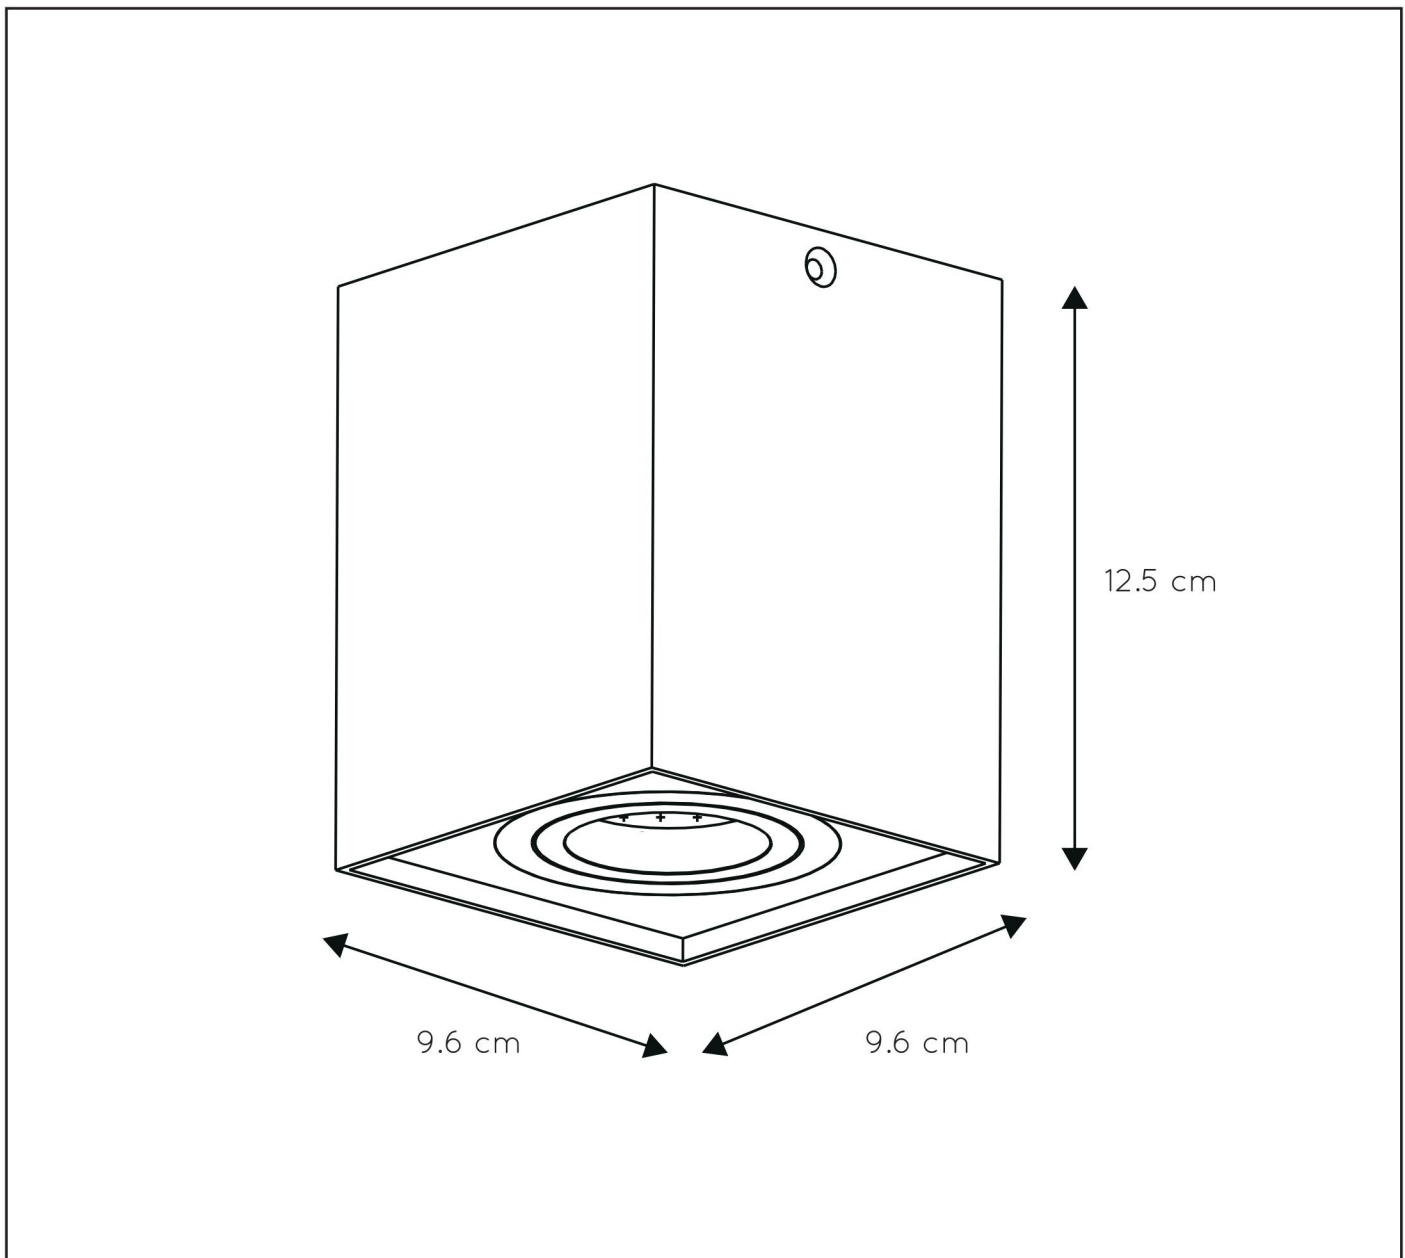

TUBE

Item number : 22953/01/02
EAN code : 5411212221490
Item number : 22953/01/30
EAN code : 5411212221285
Item number : 22953/01/31
EAN code : 5411212220813

For more specifications, dimensions please visit
www.lucide.com