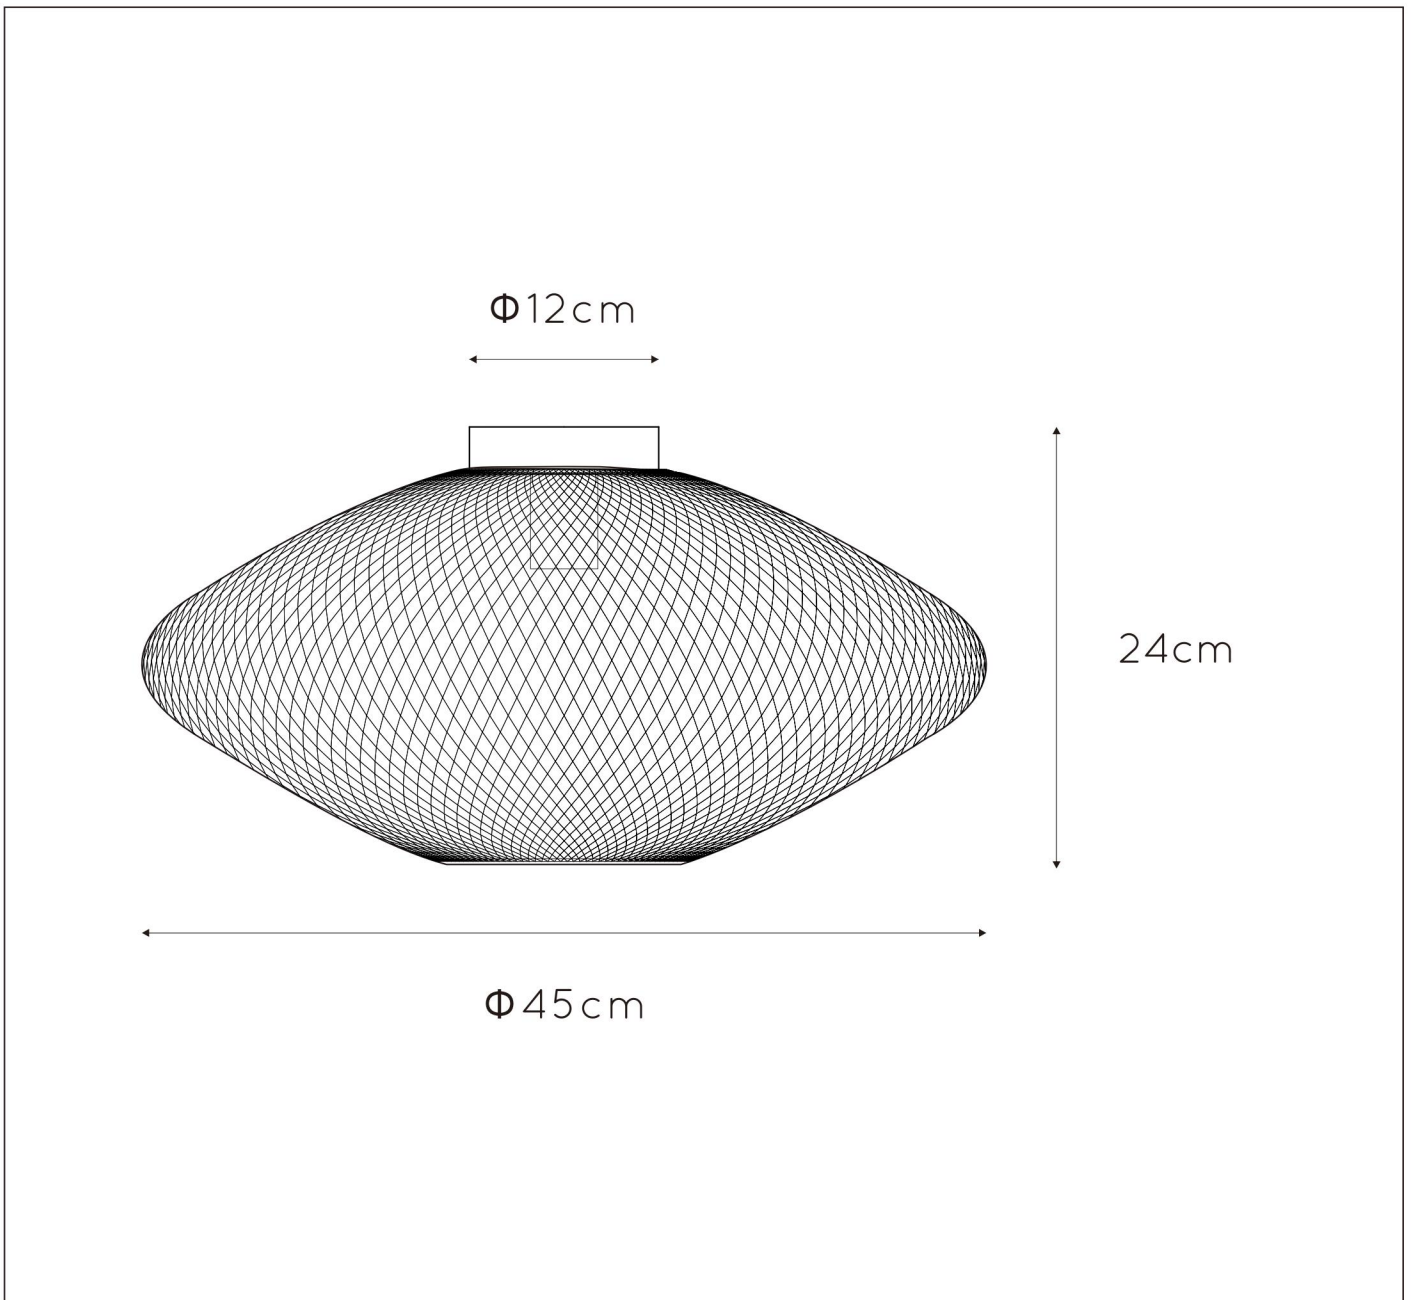

# MESH

Item number : 21123/45/30

EAN CODE : 5411212211378

For more specifications, dimensions please visit

[www.lucide.com](http://www.lucide.com)