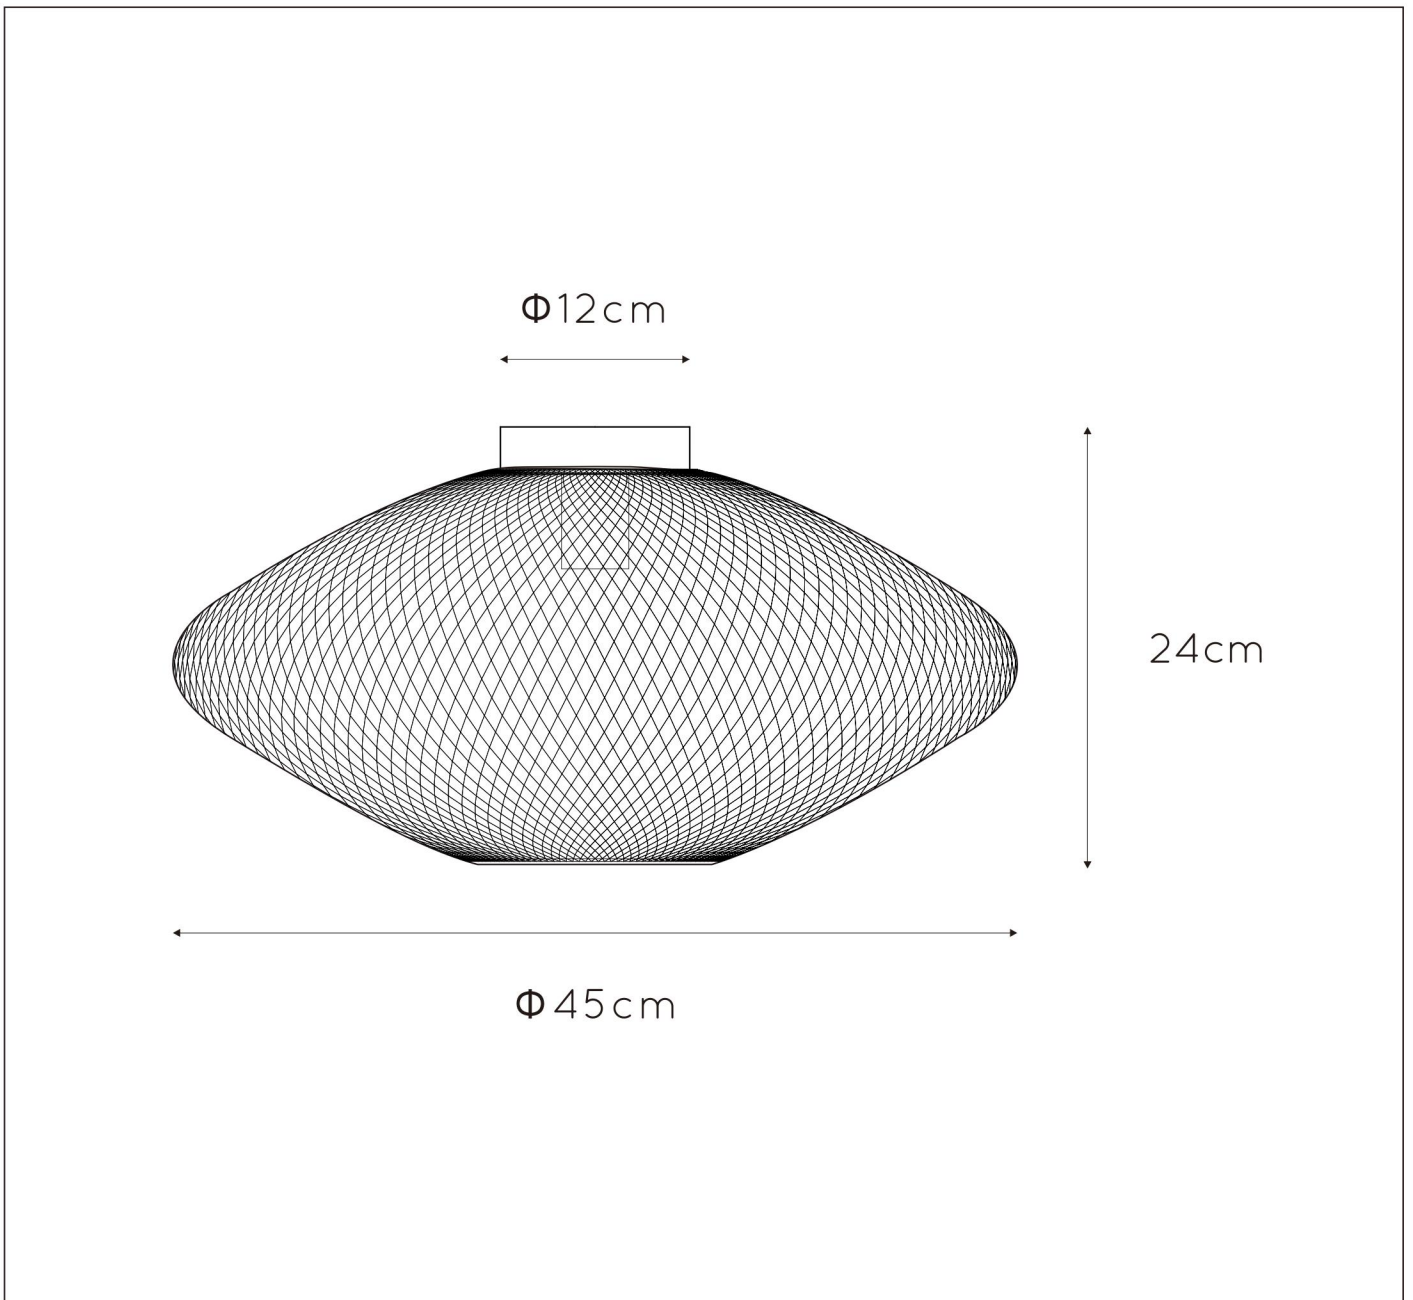

# MESH

Item number : 21123/45/02

EAN CODE : 5411212211361

For more specifications, dimensions please visit

[www.lucide.com](http://www.lucide.com)