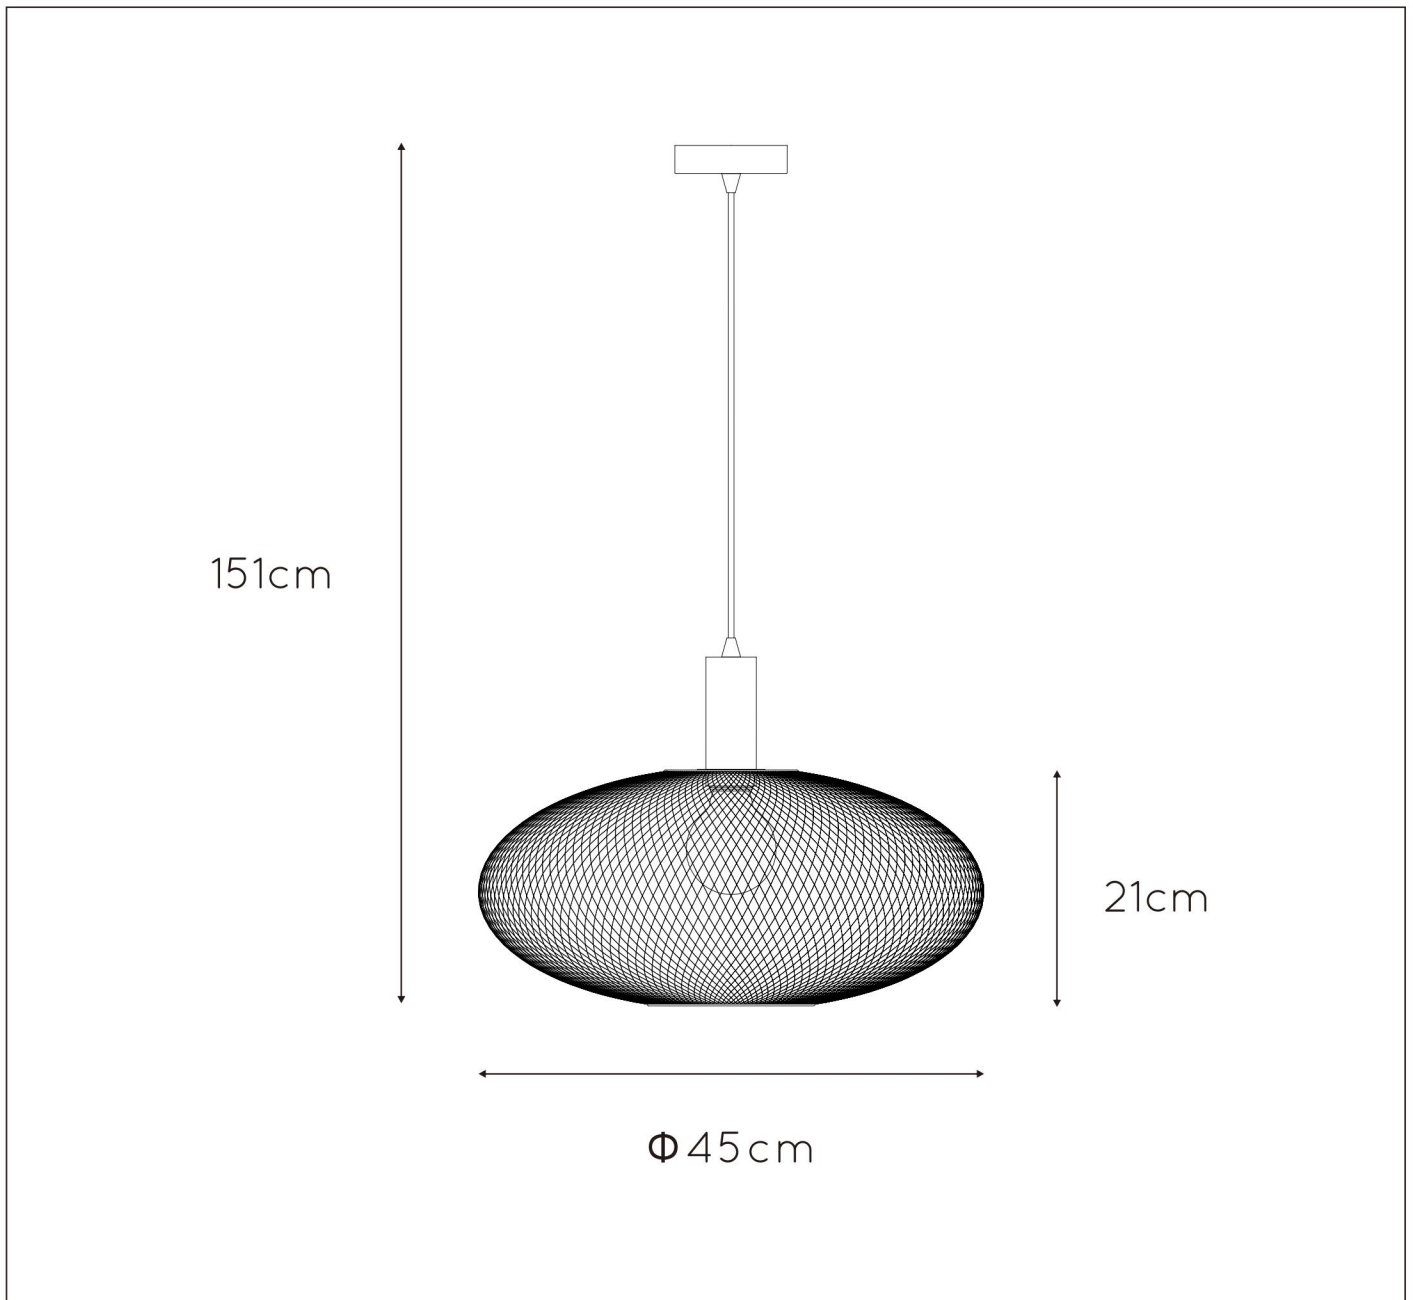

MESH

Item number : 21423/45/02

EAN CODE : 5411212211316

For more specifications, dimensions please visit

www.lucide.com