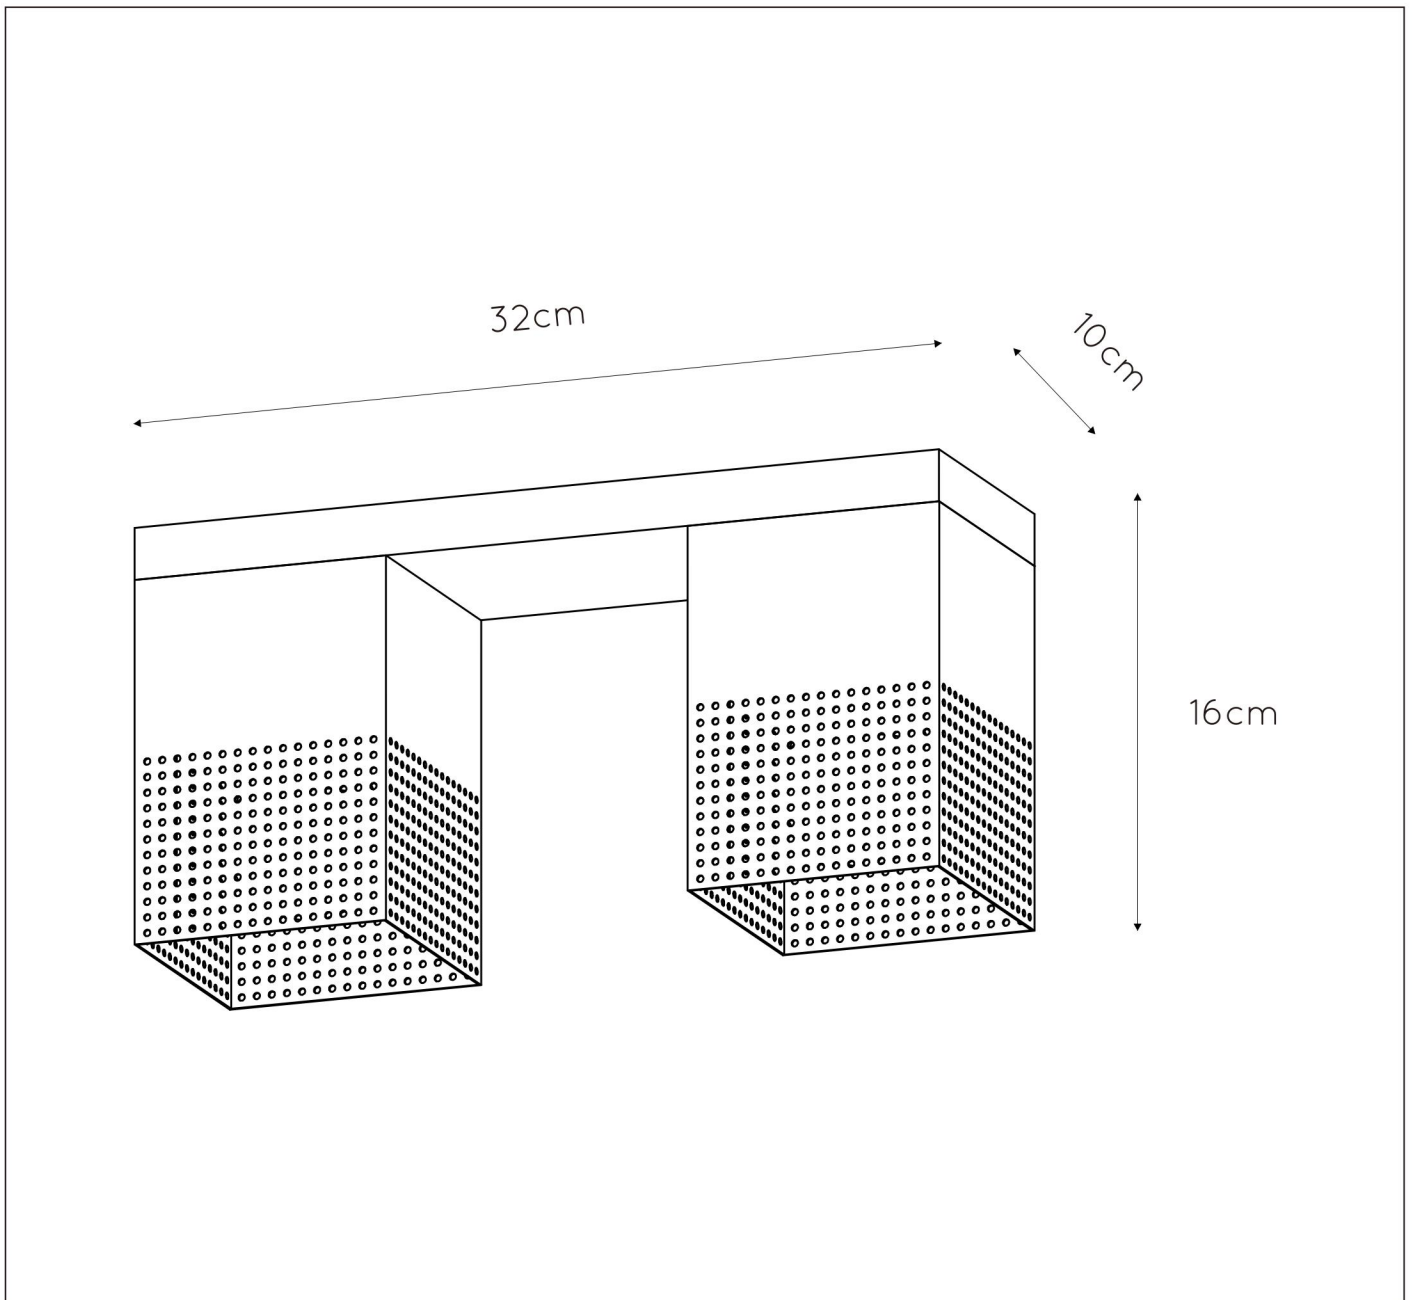

# RENATE

Item number : 21123/02/02

EAN CODE : 5411212211255

For more specifications, dimensions please visit

[www.lucide.com](http://www.lucide.com)