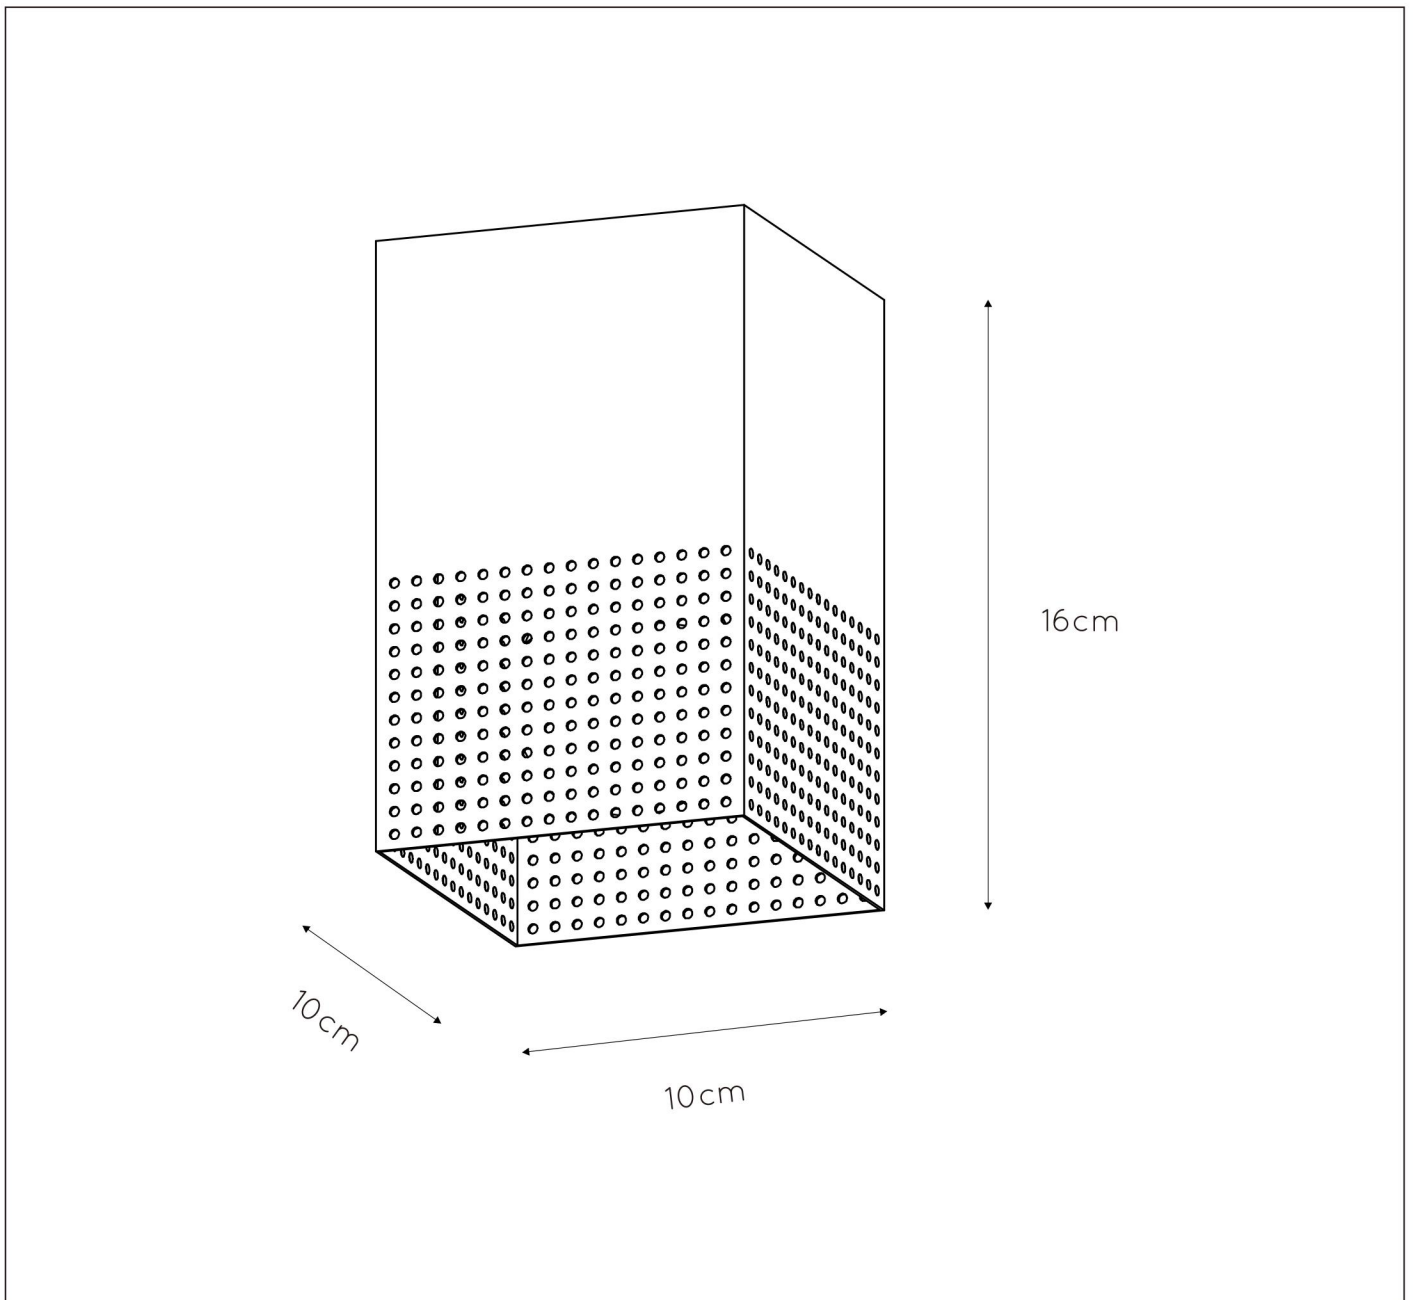

LUCIDE

RENATE

Item number : 21123/01/02

EAN CODE : 5411212211248

For more specifications, dimensions please visit

www.lucide.com