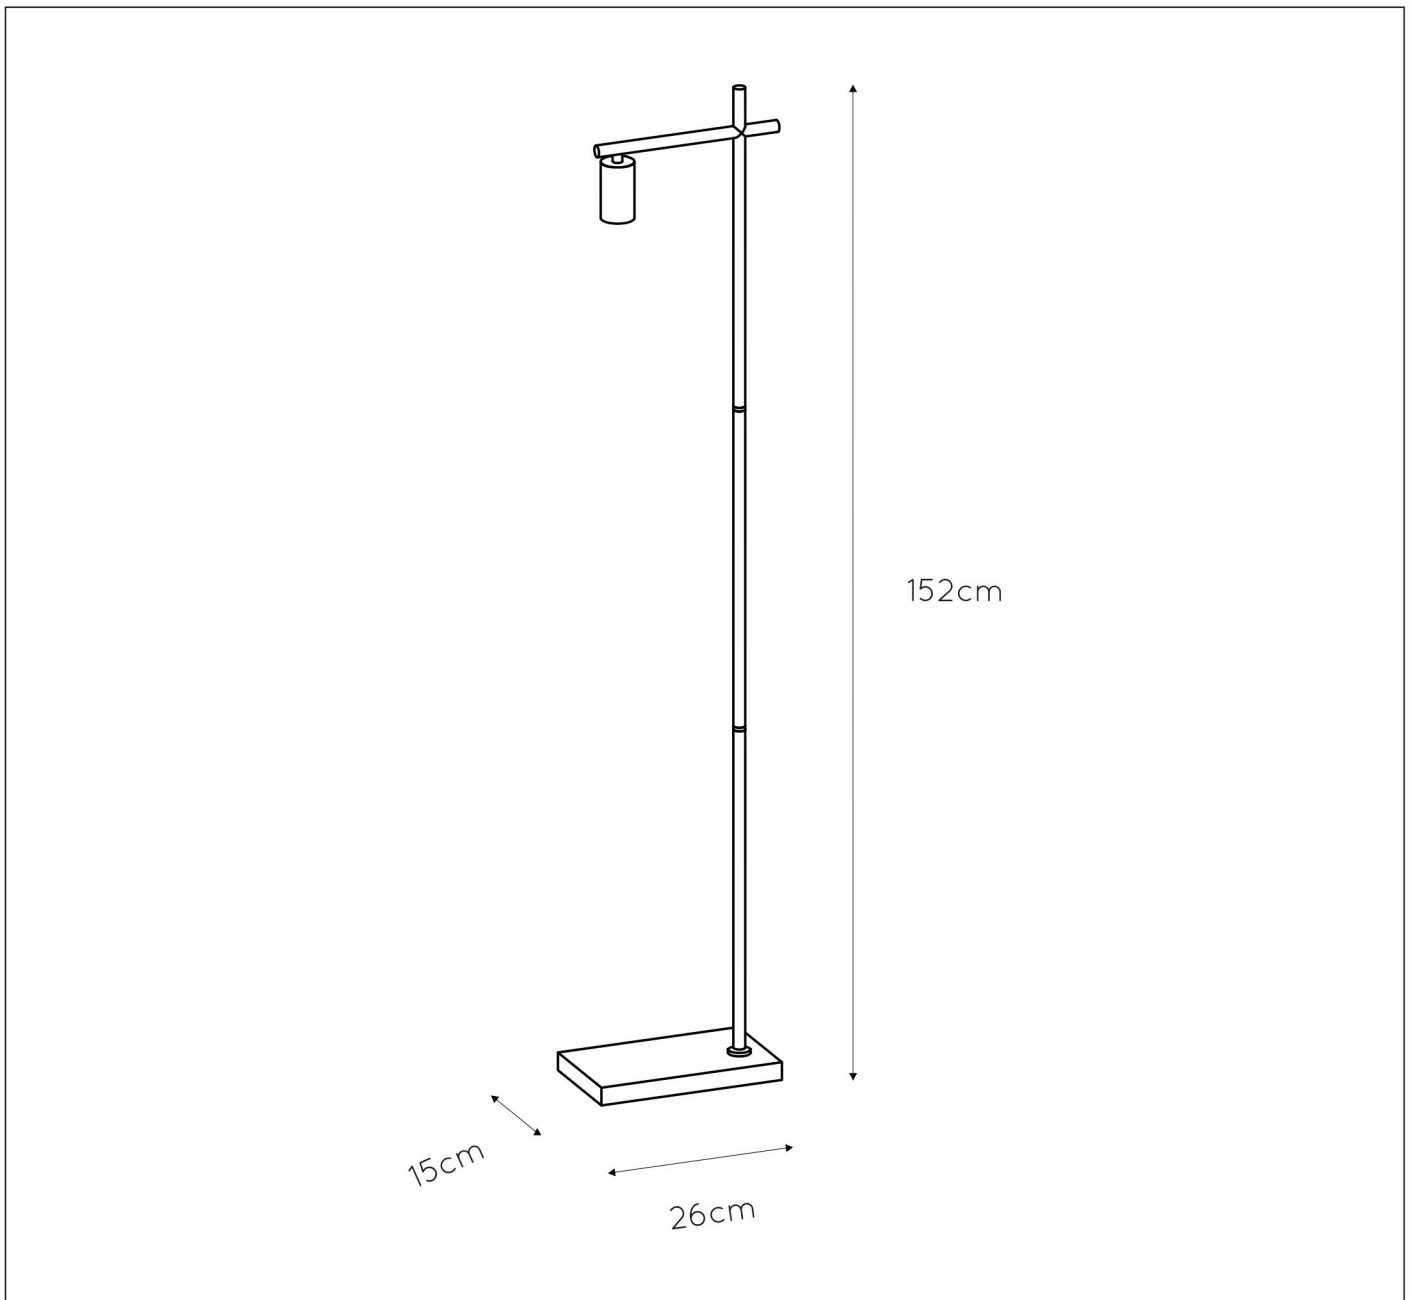

LUCIDE

TECHNICAL DRAWING & DIMENSIONS

LEANNE

Item number : 21721/01/30

EAN CODE : 5411212211125

For more specifications, dimensions please visit

www.lucide.com