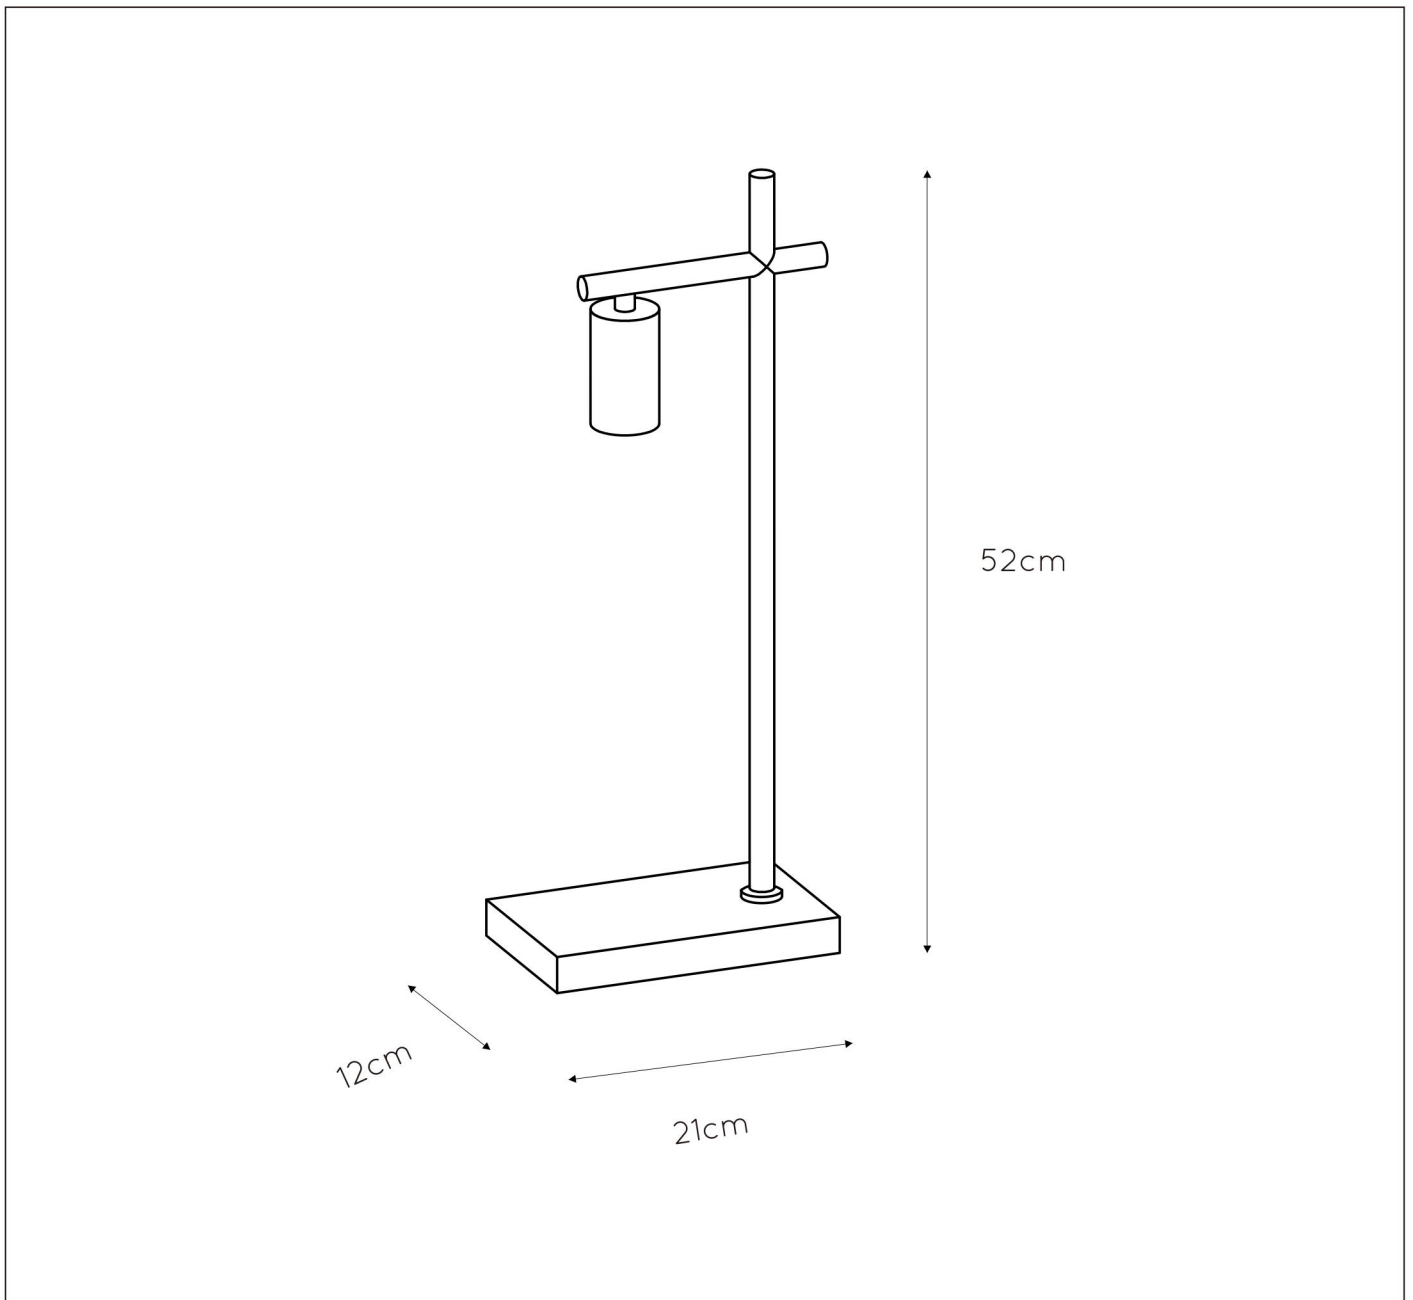

LEANNE

Item number : 21521/01/30

EAN CODE : 5411212211118

For more specifications, dimensions please visit

www.lucide.com