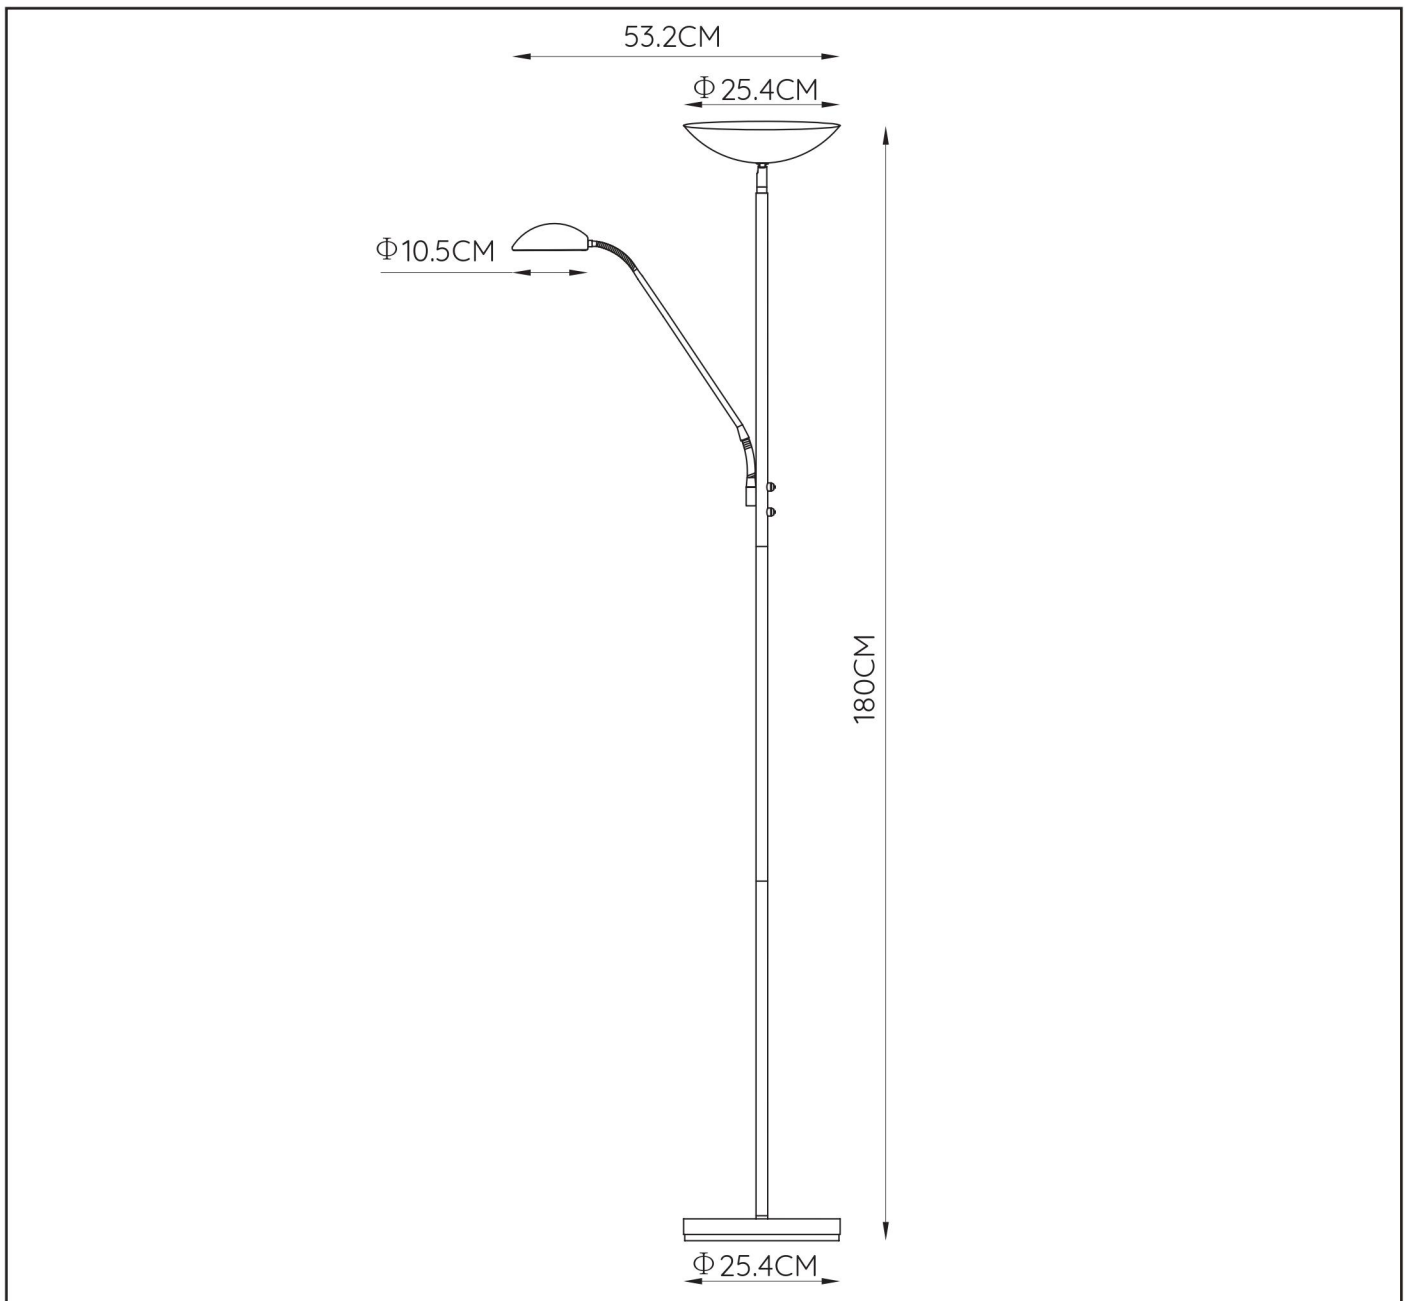

ZENITH LED

item number : 19791/24/12

EAN code : 5411212193889

item number : 19791/24/30

EAN code : 5411212193896

For more specifications, dimensions please visit

www.lucide.com