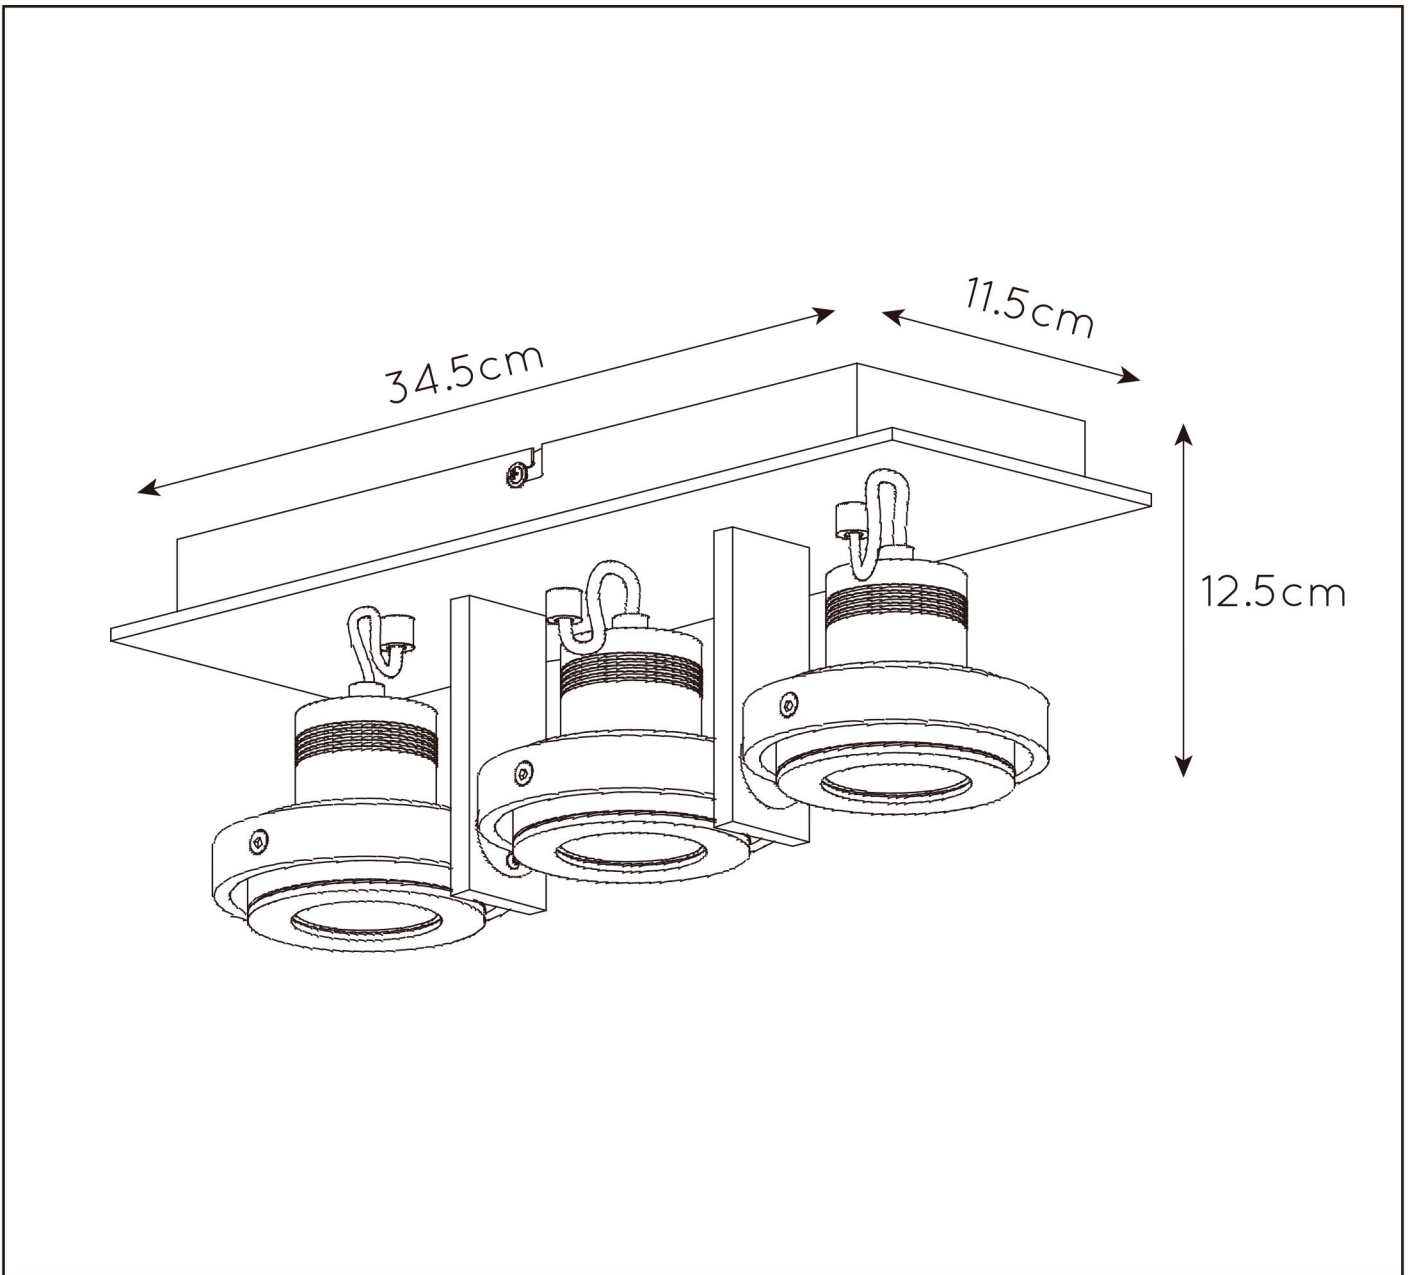

# LANDA LED

Item number : 17906/16/12

EAN code : 5411212176851

Item number : 17906/16/31

EAN code : 5411212176868

For more specifications, dimensions please visit  
[www.lucide.com](http://www.lucide.com)