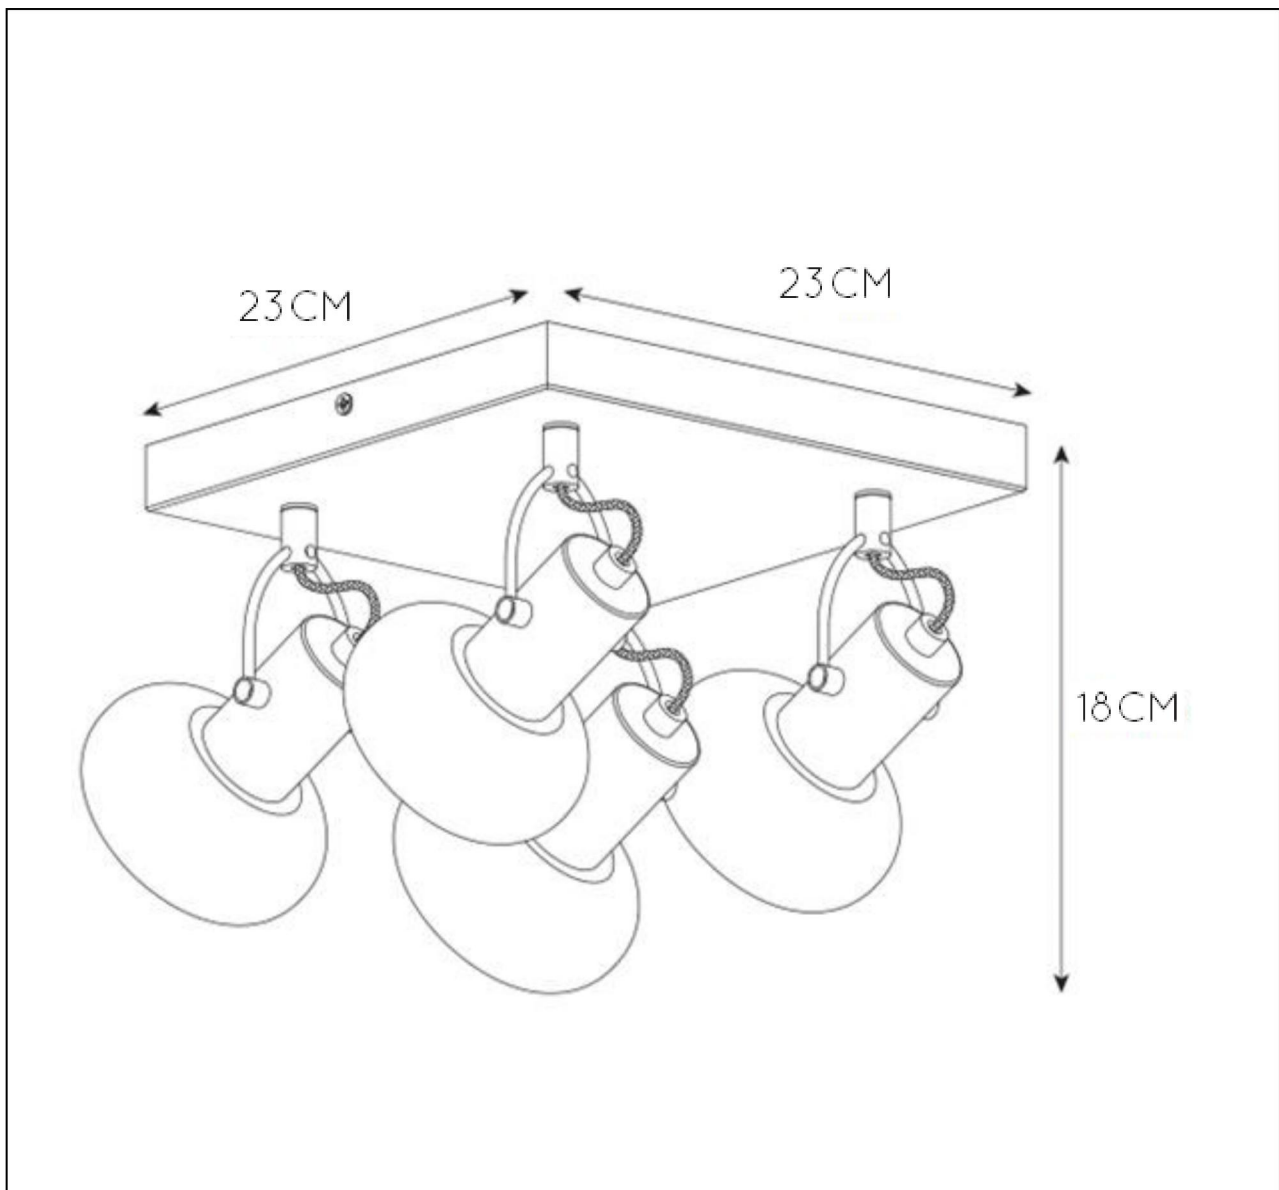

MADEE

Item number : 17993/14/30
EAN code : 5411212176806

For more specifications, dimensions please visit

www.lucide.com