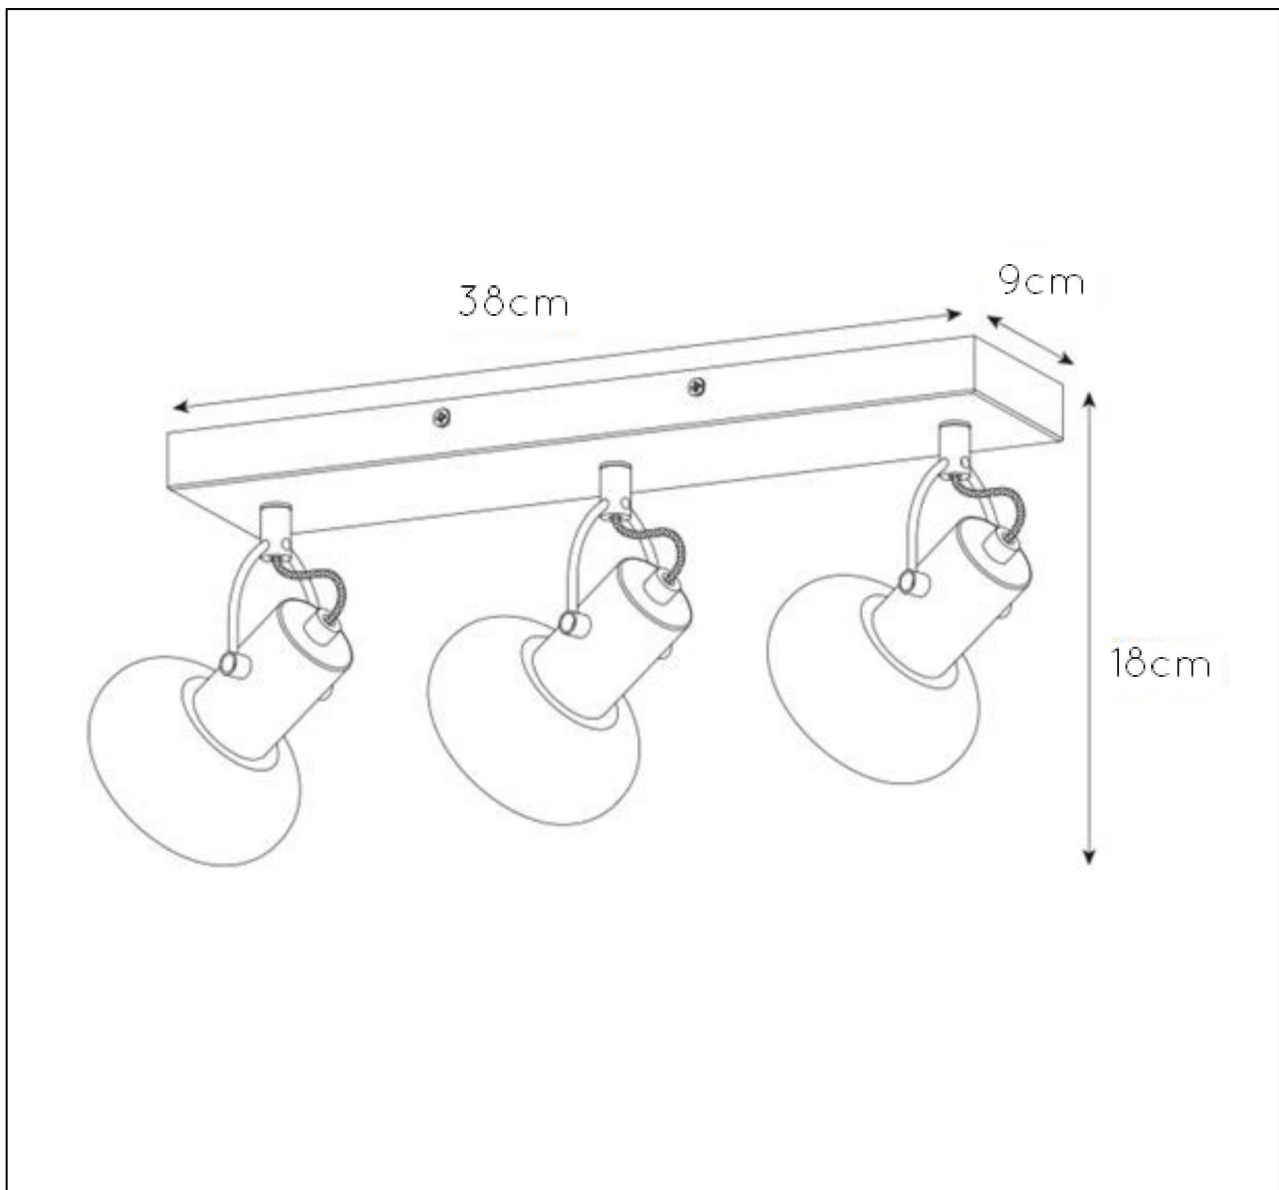

MADEE

Item number : 17993/03/30
EAN code : 5411212176790

For more specifications, dimensions please visit

www.lucide.com