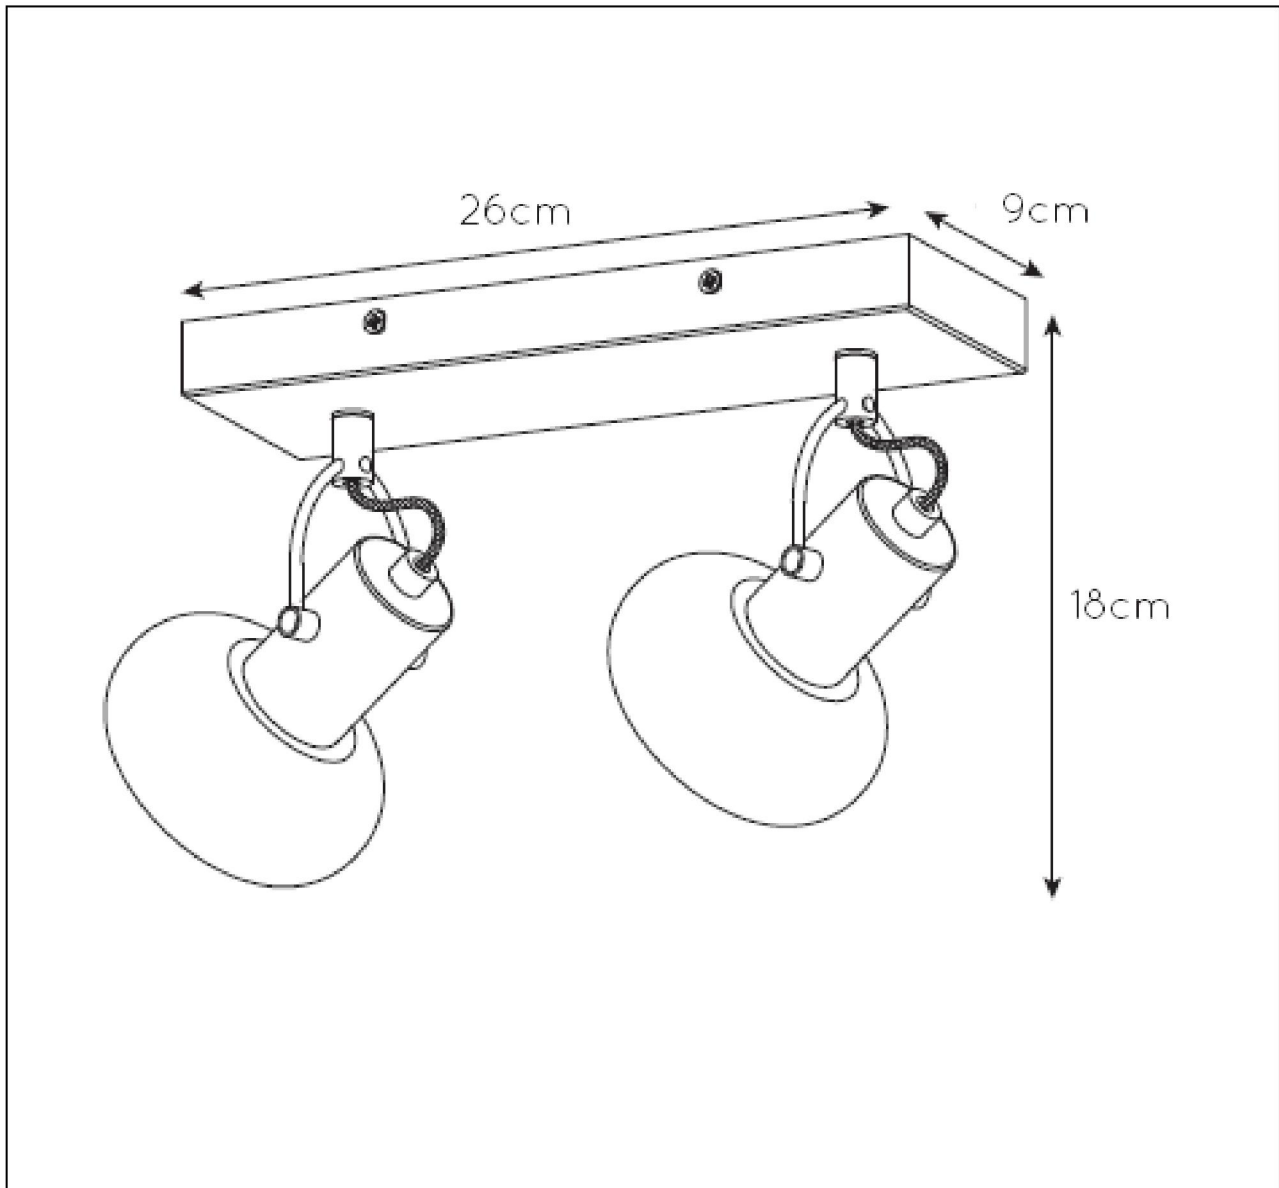

MADEE

Item number : 17993/02/30
EAN code : 5411212176783

For more specifications, dimensions please visit

www.lucide.com