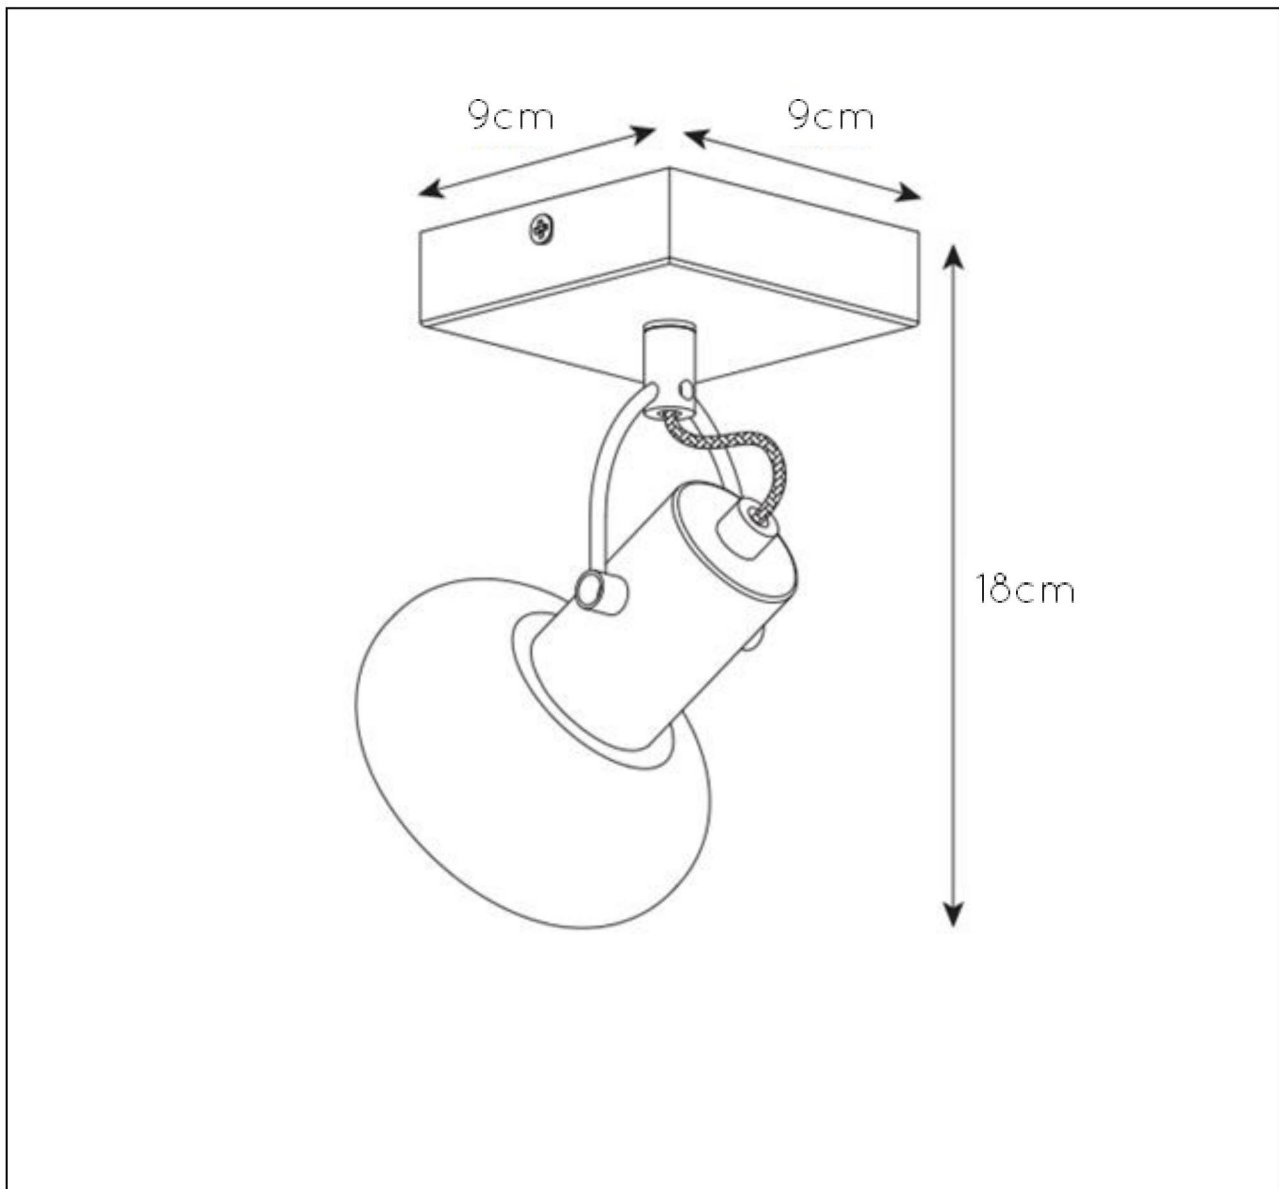

MADEE

Item number : 17993/01/30
EAN code : 5411212176776

For more specifications, dimensions please visit

www.lucide.com