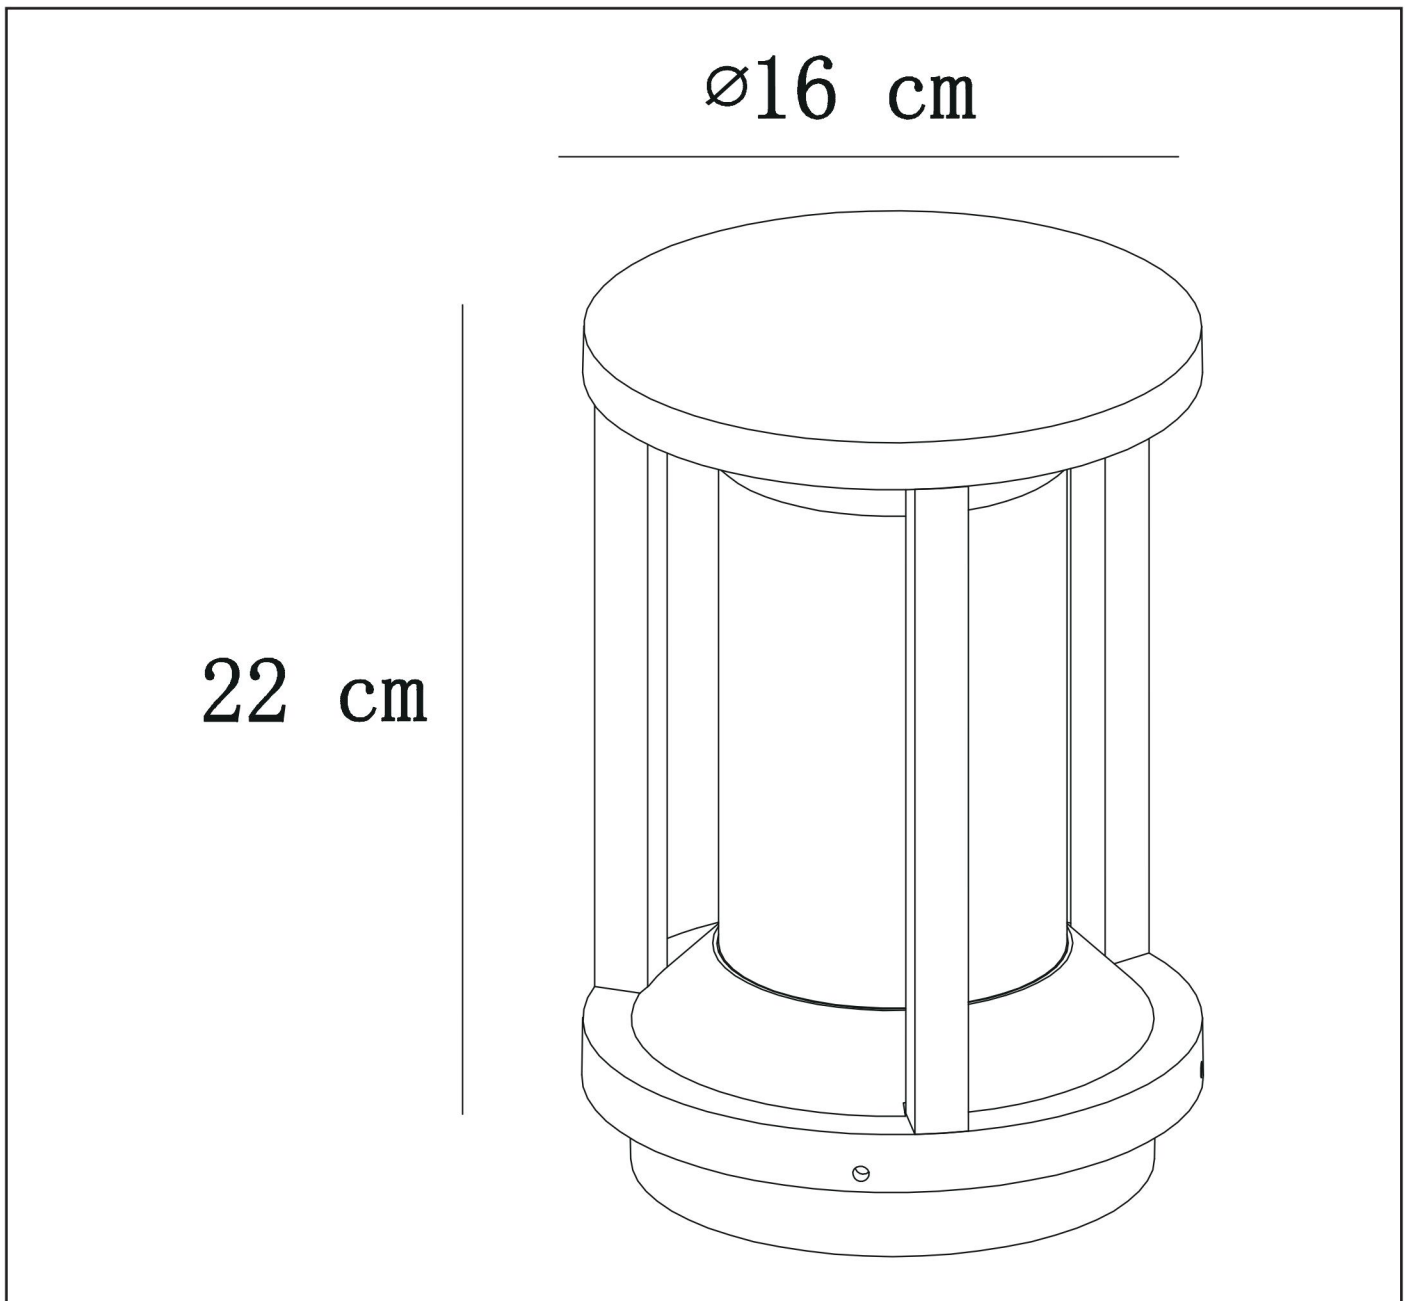

## CADIX

Item number : 15804/22/30  
EAN code : 5411212151902

For more specifications, dimensions please visit  
[www.lucide.com](http://www.lucide.com)