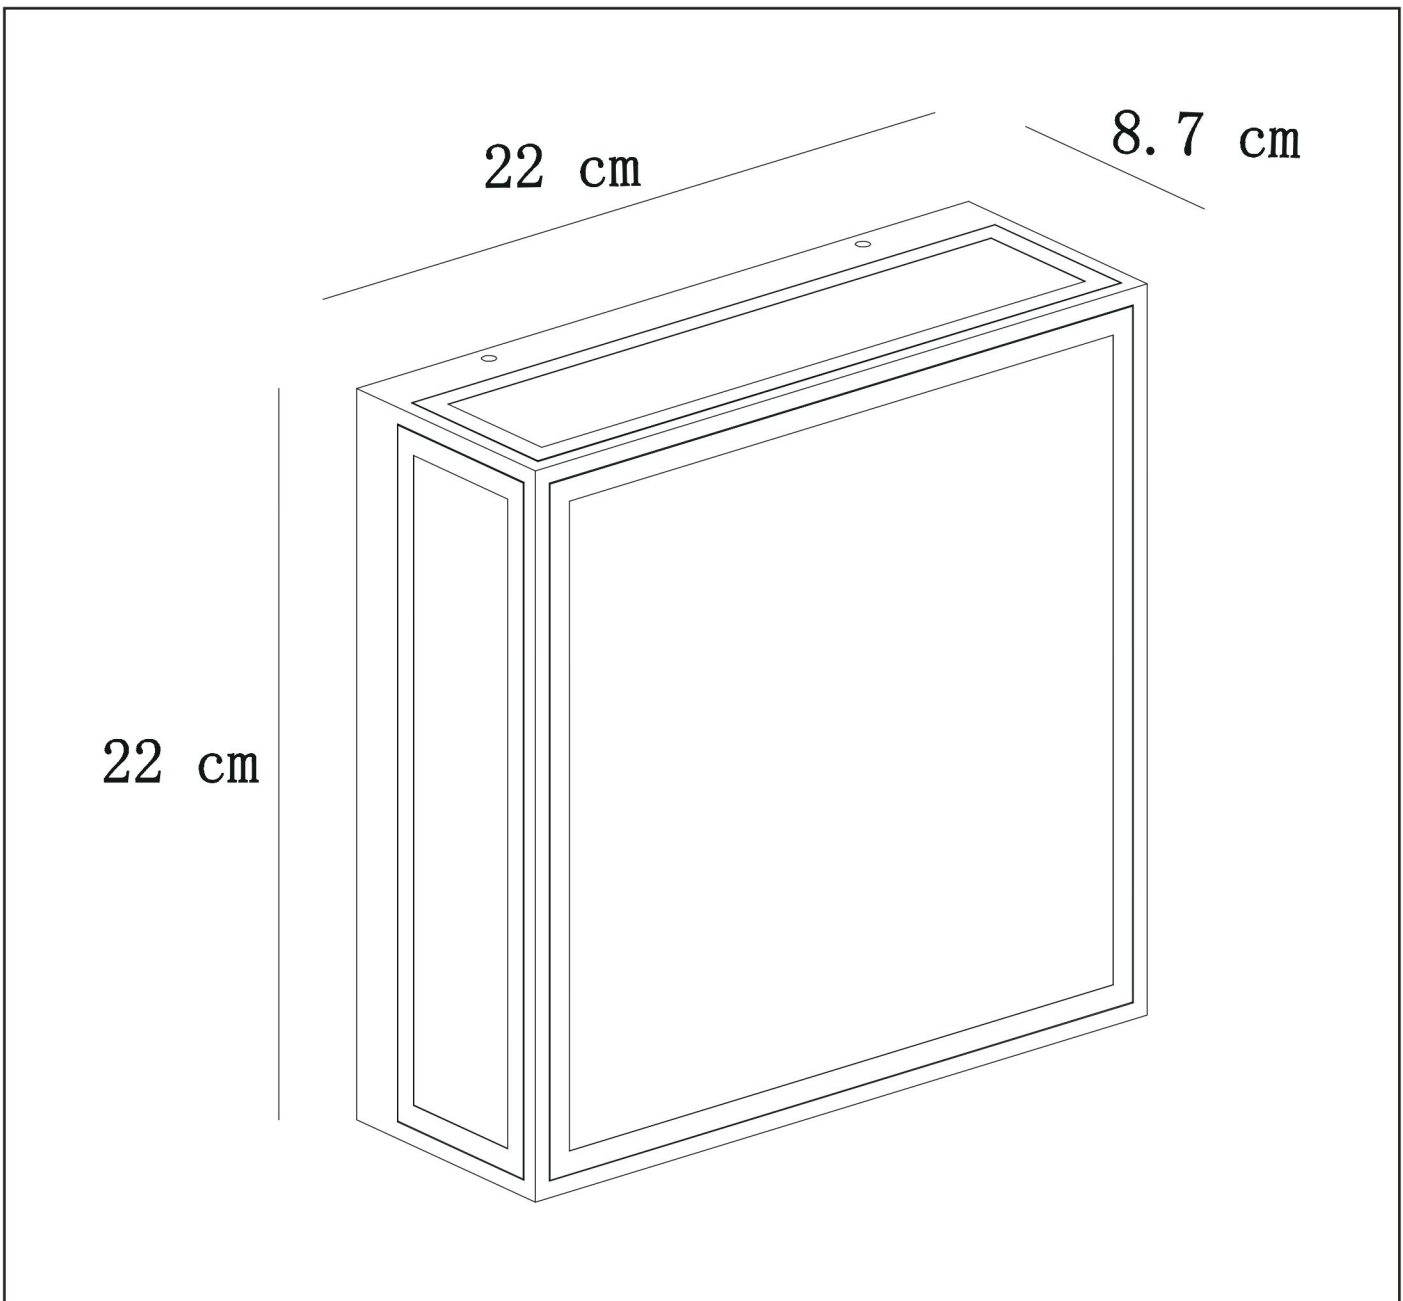

DUKAN

Item number : 15802/02/30
EAN code : 5 411212151889

For more specifications, dimensions please visit
www.lucide.com