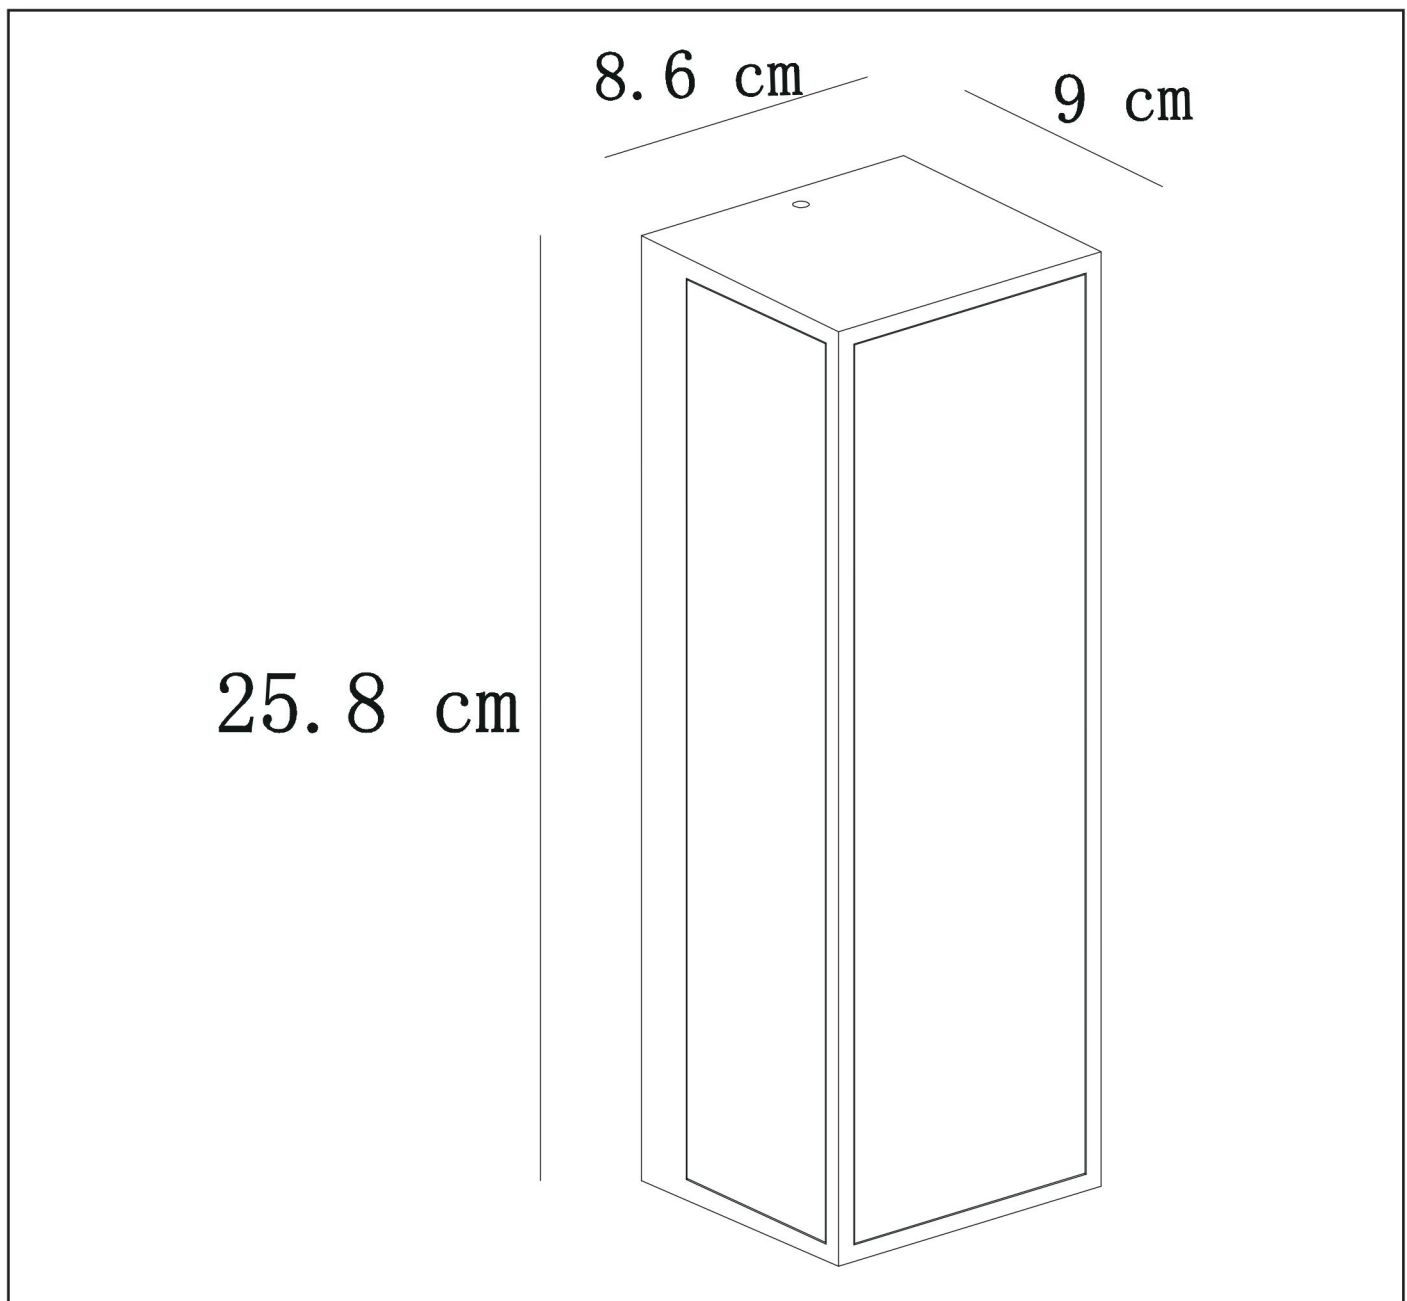

LUCIDE

TECHNICAL DRAWING & DIMENSIONS

## DUKAN

Item number : 15802/01/30  
EAN code : 5411212151872

For more specifications, dimensions please visit  
[www.lucide.com](http://www.lucide.com)