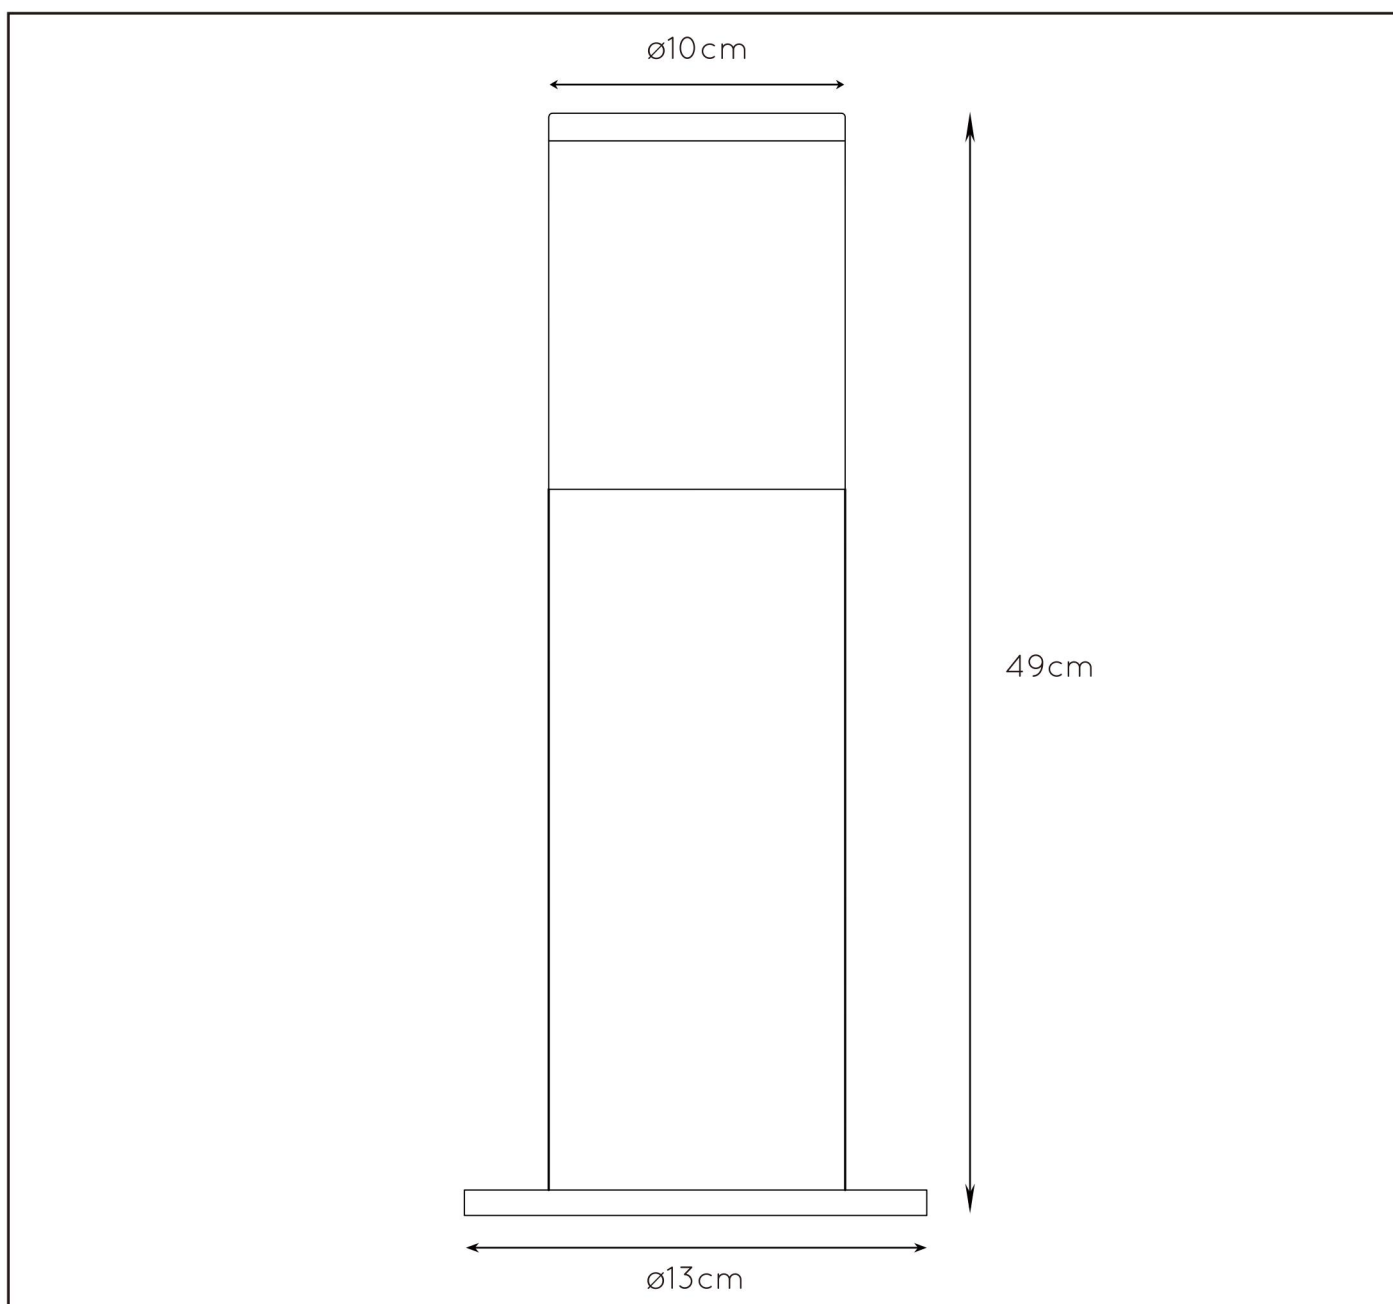

LUCIDE

TECHNICAL DRAWING & DIMENSIONS

FEDOR

Item number : 14899/50/30

EAN code : 5411212144355

Item number : 14899/50/12

EAN code : 5411212144348

For more specifications, dimensions please visit