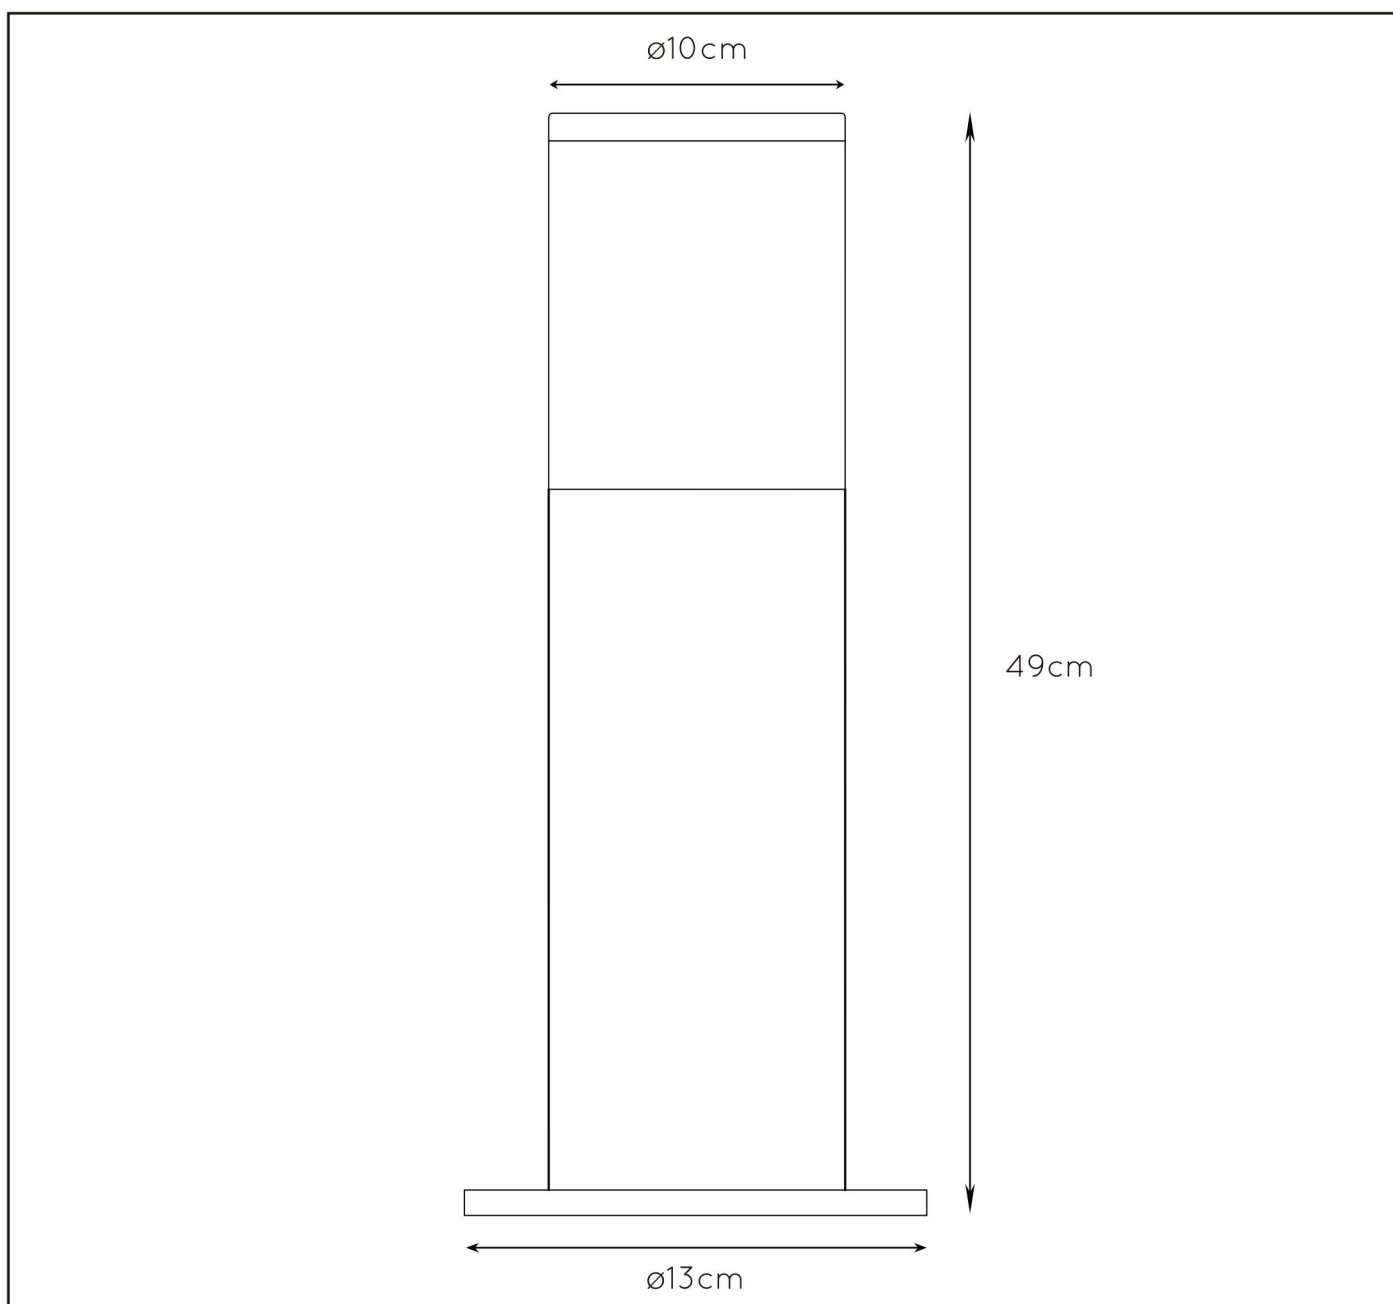

LUCIDE

TECHNICAL DRAWING & DIMENSIONS

## FEDOR

Item number : 14899/50/30

EAN code : 5411212144355

Item number : 14899/50/12

EAN code : 5411212144348

For more specifications, dimensions please visit

[www.lucide.com](http://www.lucide.com)