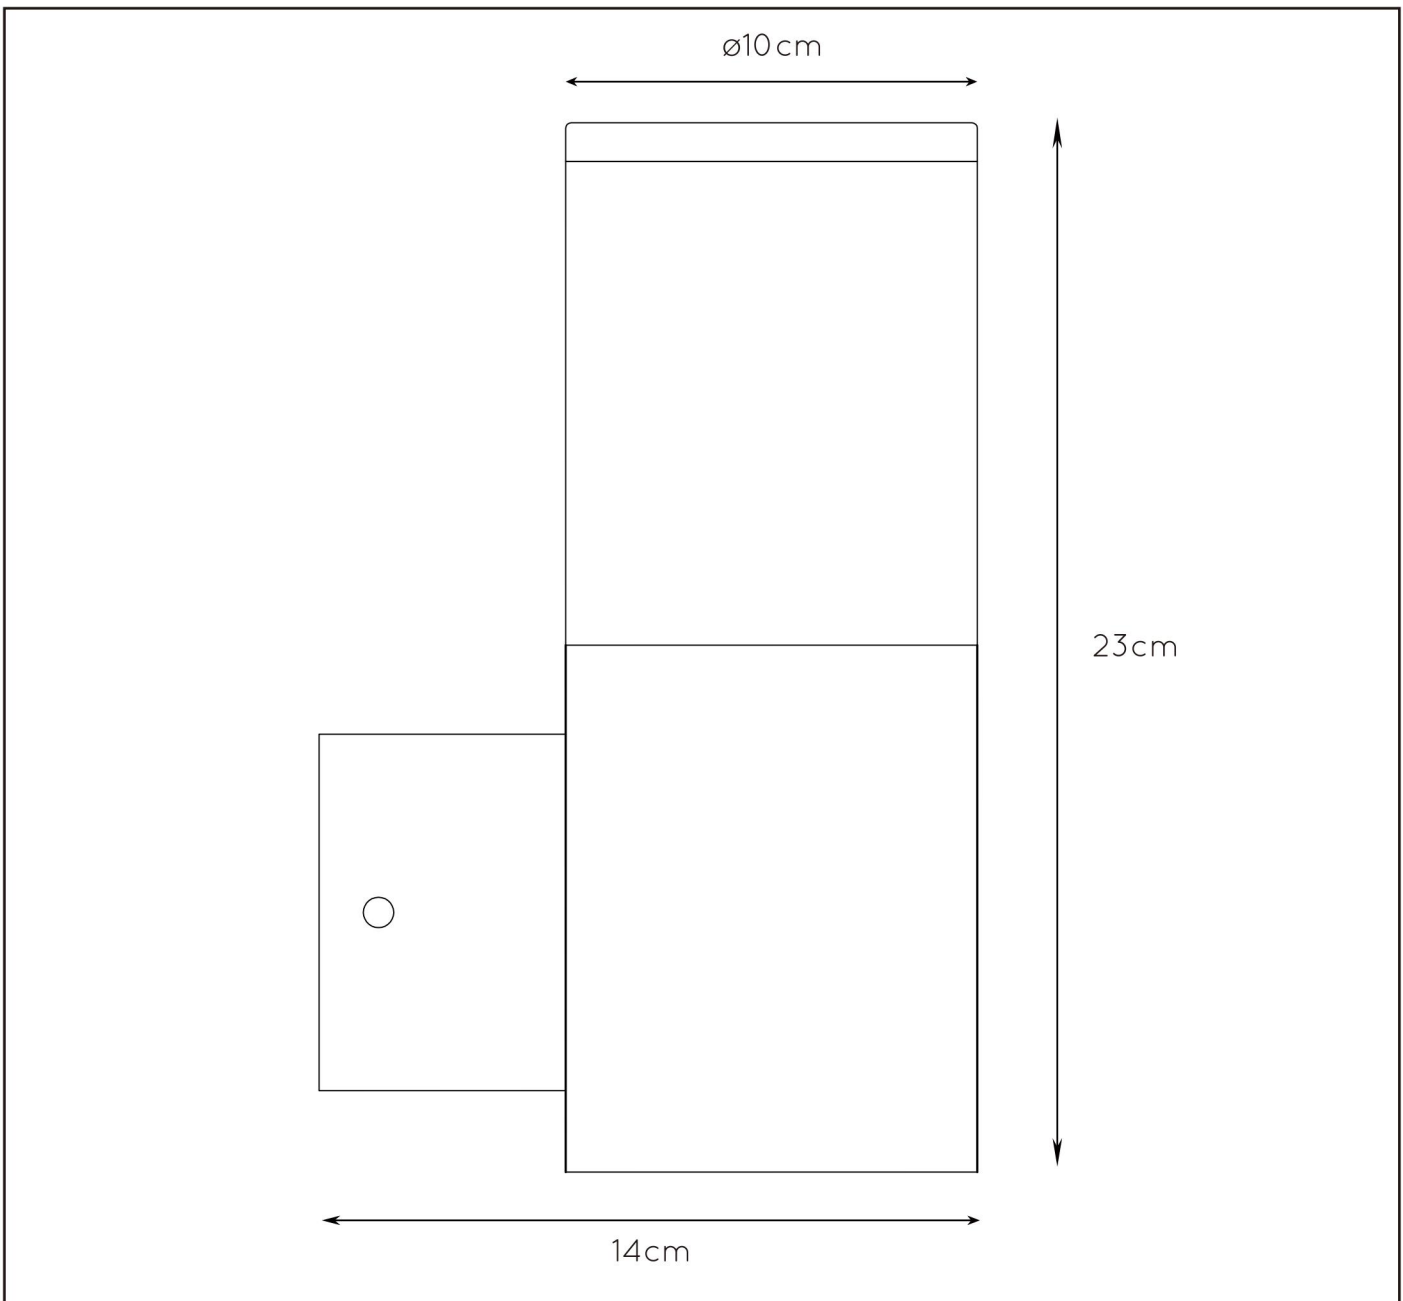

FEDOR

Item number : 14899/01/30
EAN code : 5411212144331

Item number : 14899/01/12
EAN code : 5411212144324

For more specifications, dimensions please visit
www.lucide.com