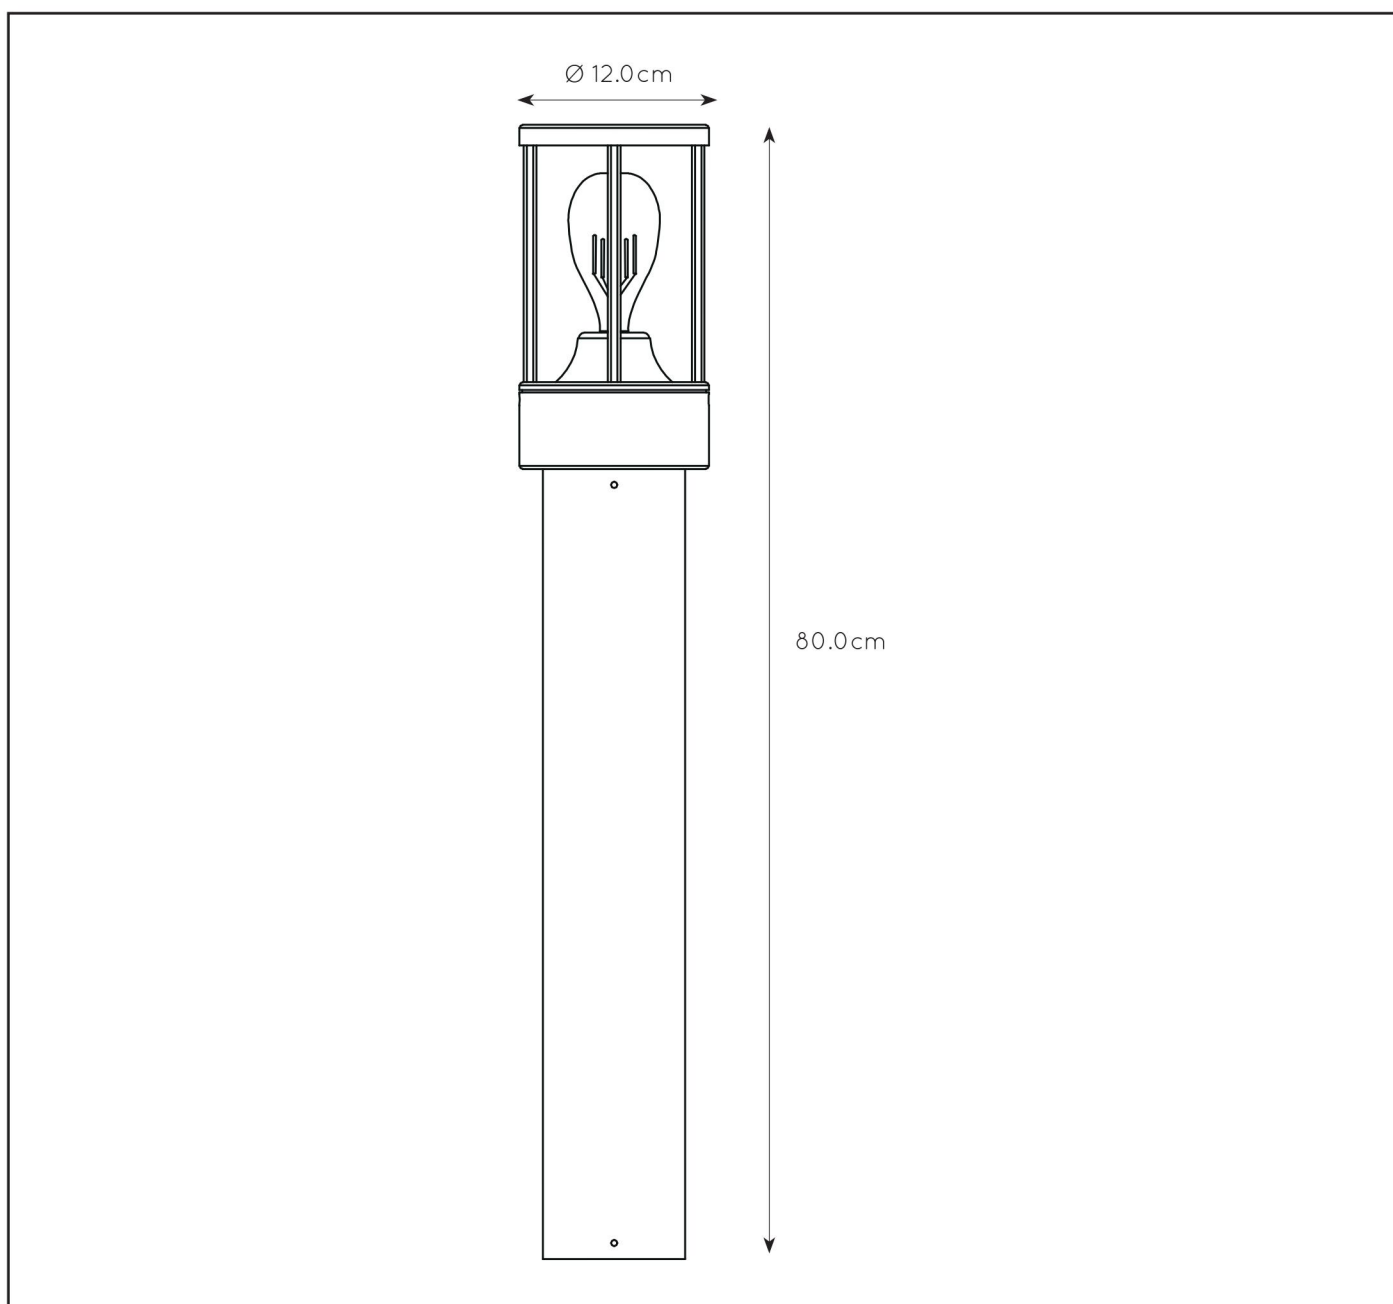

LUCIDE

TECHNICAL DRAWING & DIMENSIONS

LORI

Item number : 14893/80/30

EAN code : 5411212144317

For more specifications, dimensions please visit

www.lucide.com